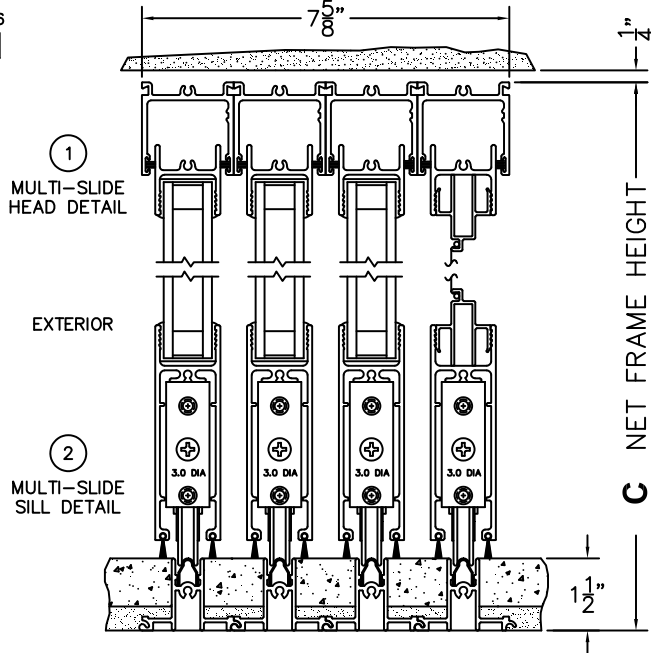

CALCULATED VALUES (FLEETWOOD SUPPLIED)

D(POCKET WIDTH)

E(NET FRAME WIDTH)

NOTES:

(USE RULER TO SCALE DIMENSIONS IN INCHES)

SCALE: 1/4

XXXIXXP DOOR SHOWN