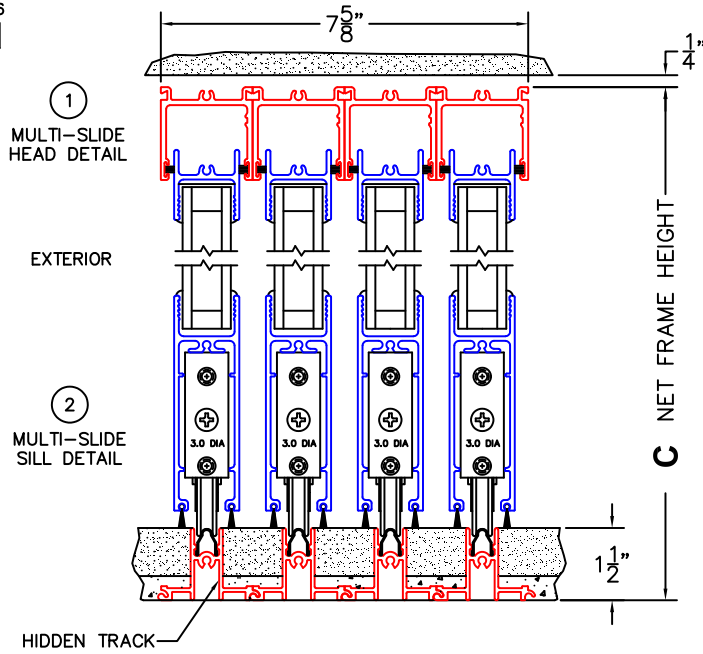

CALCULATED VALUES (FLEETWOOD SUPPLIED)

D (POCKET WIDTH)	
E (NET FRAME WIDTH)	
F (POCKET WIDTH)	
G (NET FRAME WIDTH)	

NOTES:

(USE RULER TO SCALE DIMENSIONS IN INCHES)

SCALE: 1/4

XXXXIXP DOOR SHOWN