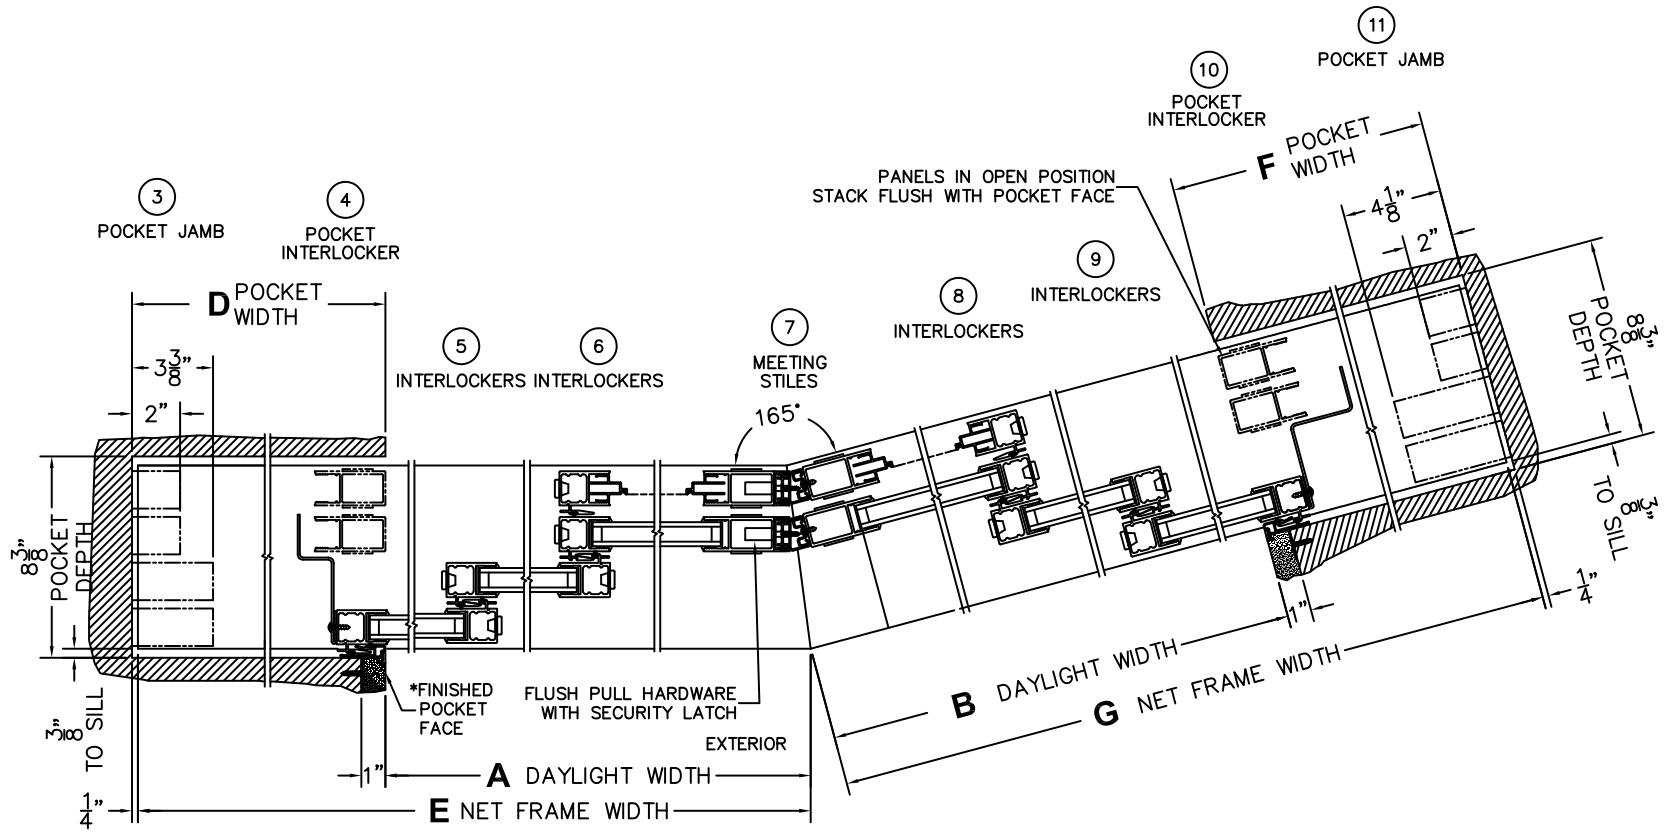

**FLEETWOOD**  
 Windows & Doors  
 2485 Railroad Street, Corona, CA 92880  
 (800) 736-7363 www.fleetwoodusa.com

**NORWOOD 3050**  
 165° PXXXIXXP STANDARD CONFIGURATION  
 WITH SCREENS

ORDER NO.:

ITEM NO.:

(USE RULER TO SCALE DIMENSIONS IN INCHES)

SCALE: 1/8

\*CAUTION: WHEN CONSTRUCTING POCKET NOTE THAT DAYLIGHT WIDTH DOES NOT INCLUDE 1" SET BACK FOR POST INTERLOCKER.