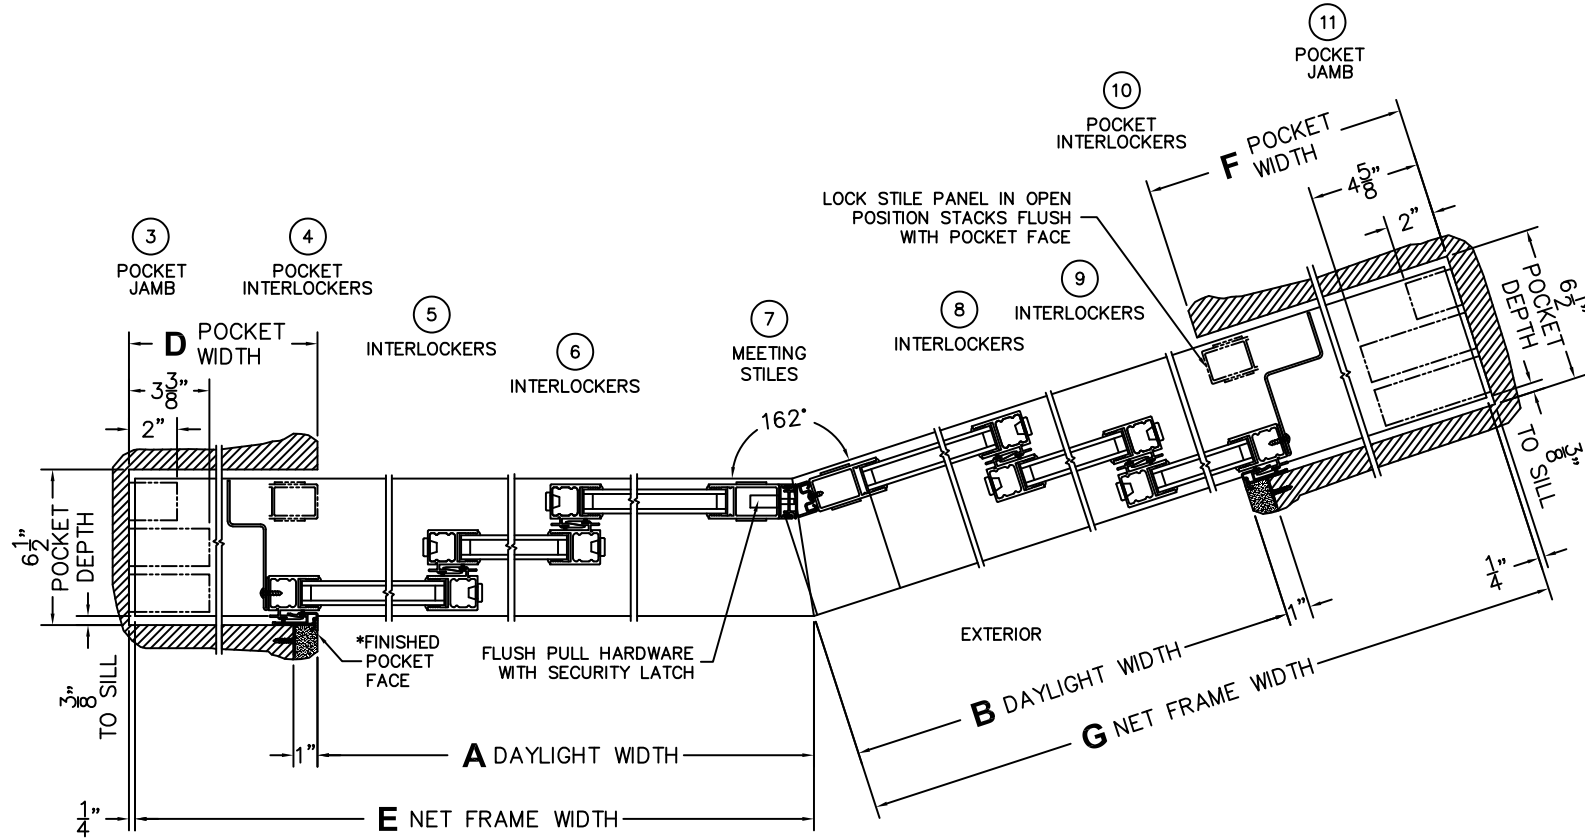

(USE RULER TO SCALE DIMENSIONS IN INCHES)

SCALE: 1/8

*CAUTION: WHEN CONSTRUCTING POCKET NOTE THAT DAYLIGHT WIDTH DOES NOT INCLUDE 1" SET BACK FOR POST INTERLOCKER.