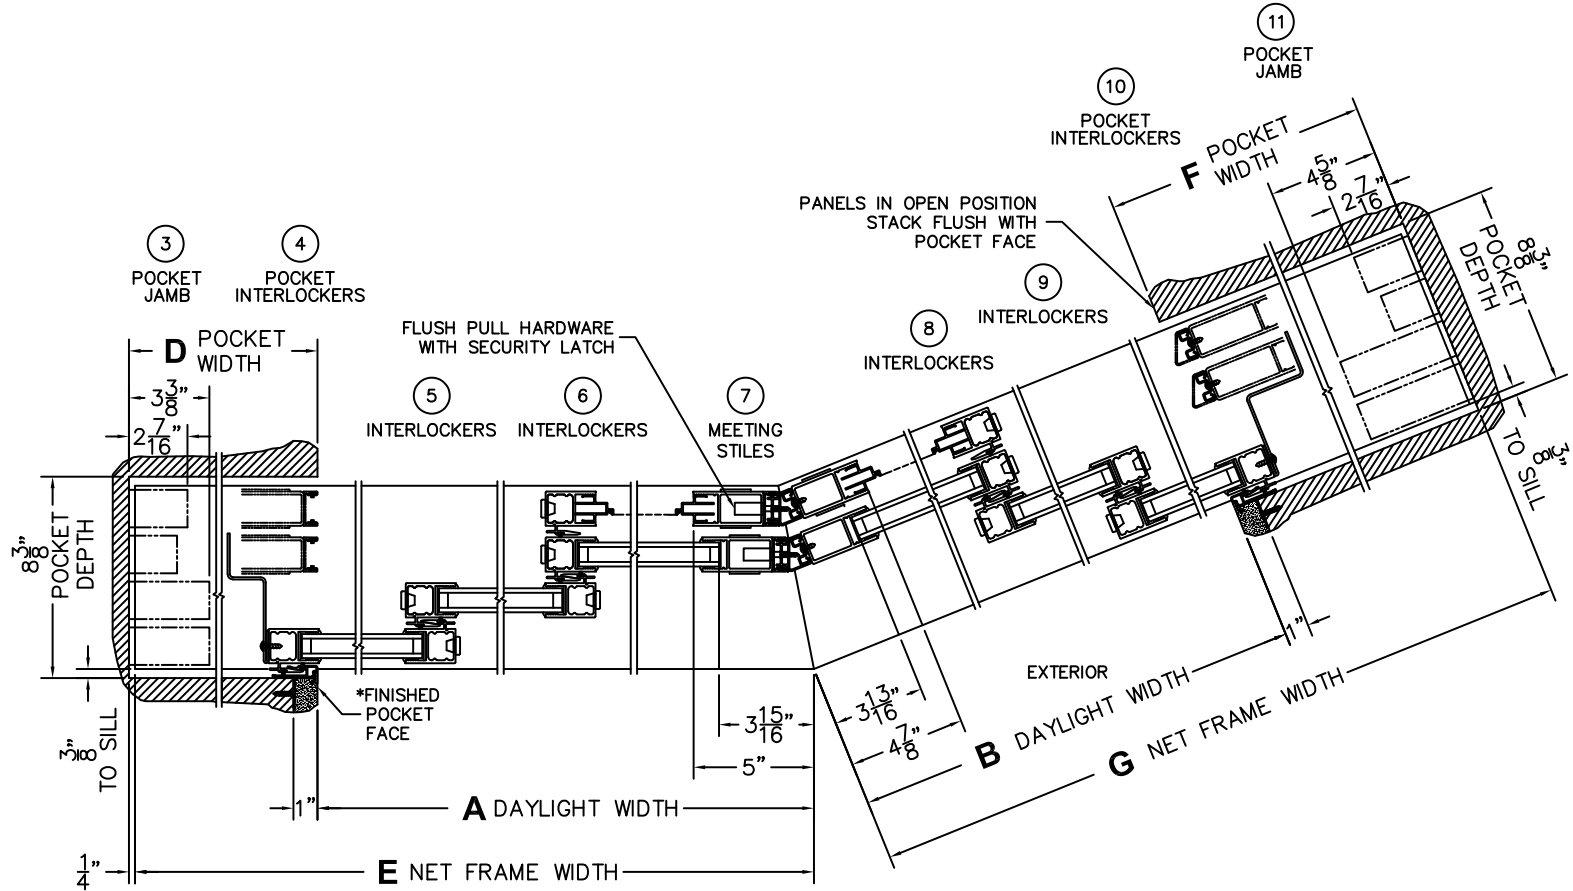

**FLEETWOOD**  
WINDOWS & DOORS  
FleetwoodUSA.com

**NORWOOD 3050**  
158°PXXXIXXP CUSTOM CONFIGURATION  
HIDDEN TRACK WITH SCREENS

ORDER NO.:

ITEM NO.:

(USE RULER TO SCALE DIMENSIONS IN INCHES)

SCALE: 1/8

\*CAUTION: WHEN CONSTRUCTING POCKET NOTE THAT DAYLIGHT WIDTH DOES NOT INCLUDE 1" SET BACK FOR POST INTERLOCKER.