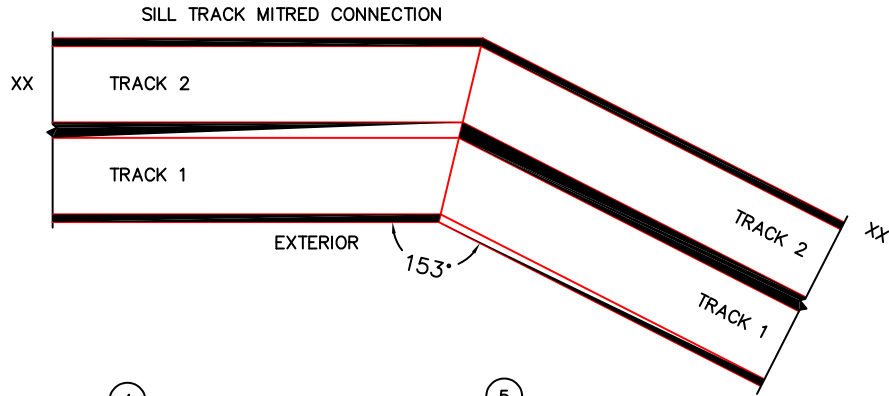

FLEETWOOD
WINDOWS & DOORS
FleetwoodUSA.com

NORWOOD 3050
153°IXXIXX CUSTOM CONFIGURATION
NO SCREENS

ORDER NO.:

ITEM NO.:

(USE RULER TO SCALE DIMENSIONS IN INCHES)

SCALE: 1/4

③
LOCK JAMB

④
INTERLOCKERS