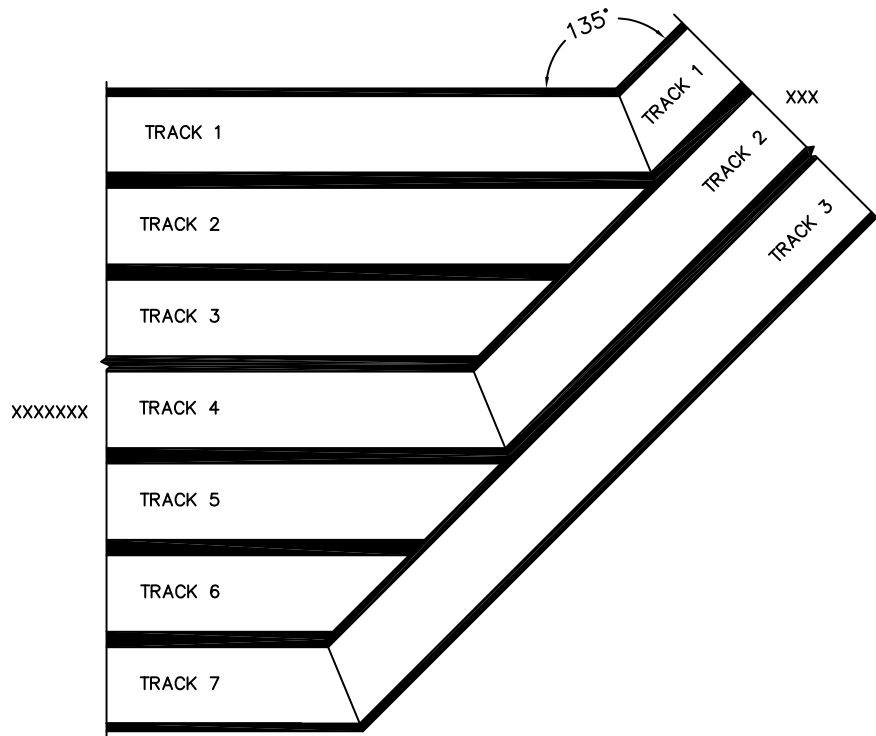

FLEETWOOD
WINDOWS & DOORS
FleetwoodUSA.com

NORWOOD 3050

135°XXXXXXXXXXXX STANDARD CONFIG
NO SCREENS HIDDEN TRACK

ORDER NO.:

ITEM NO.:

(USE RULER TO SCALE DIMENSIONS IN INCHES)

SCALE: 1/4

SILL TRACK MITRED CONNECTION