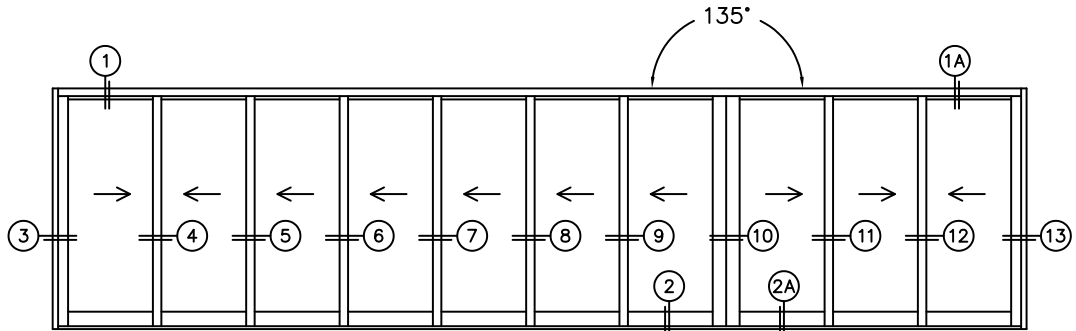

FLEETWOOD
WINDOWS & DOORS
FleetwoodUSA.com

NORWOOD 3050
135°XXXXXXXXIXXX STANDARD CONFIG
NO SCREENS HIDDEN TRACK

ORDER NO.:

ITEM NO.:

REQUIRED DEALER INFO.

A(NET FRAME WIDTH)

B(NET FRAME WIDTH)

C(NET FRAME HEIGHT)

NOTES:

(USE RULER TO SCALE DIMENSIONS IN INCHES)

SCALE: 1/4

XXXXXXXXIXXX DOOR SHOWN