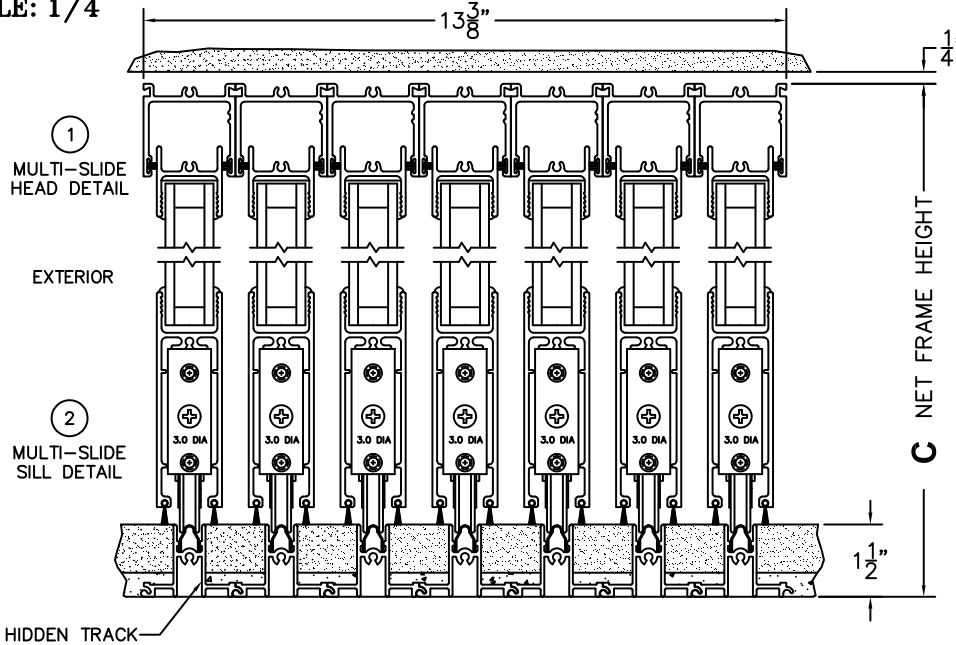

FLEETWOOD
WINDOWS & DOORS
FleetwoodUSA.com

NORWOOD 3050
135°XXXXXXXXIXXX STANDARD CONFIG
NO SCREENS HIDDEN TRACK

ORDER NO.:

ITEM NO.:

REQUIRED DEALER INFO.

A(NET FRAME WIDTH)

B(NET FRAME WIDTH)

C(NET FRAME HEIGHT)

NOTES:

(USE RULER TO SCALE DIMENSIONS IN INCHES)

SCALE: 1/4

XXXXXXXXIXXX DOOR SHOWN