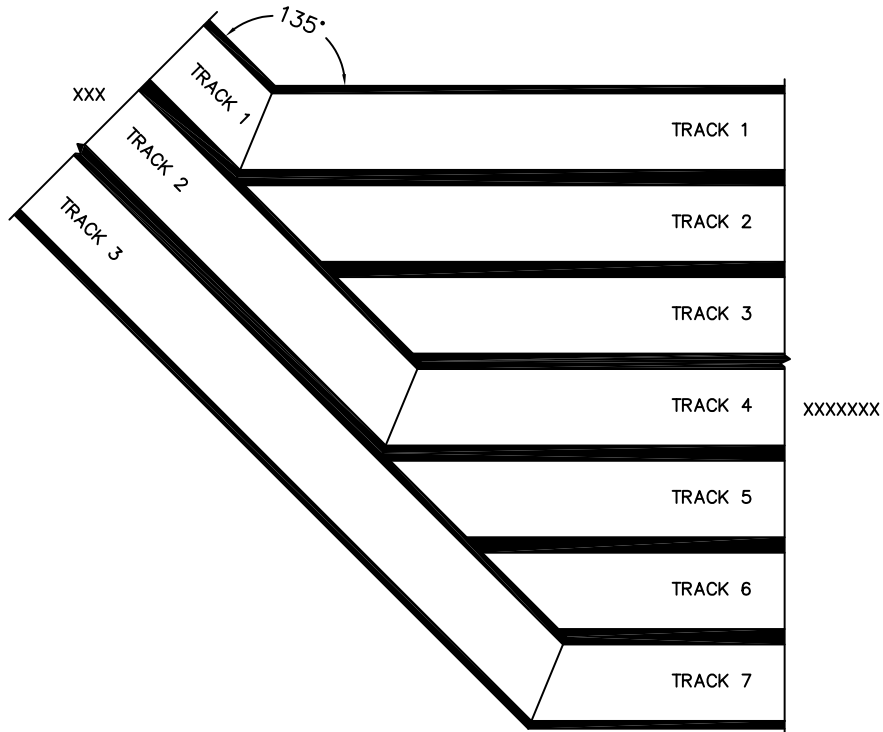

FLEETWOOD
WINDOWS & DOORS
FleetwoodUSA.com

NORWOOD 3050

135°XXXXXXXXXX STANDARD CONFIG.
NO SCREENS HIDDEN TRACK

ORDER NO.:

ITEM NO.:

(USE RULER TO SCALE DIMENSIONS IN INCHES)

SCALE: 1/4

SILL TRACK MITRED CONNECTION