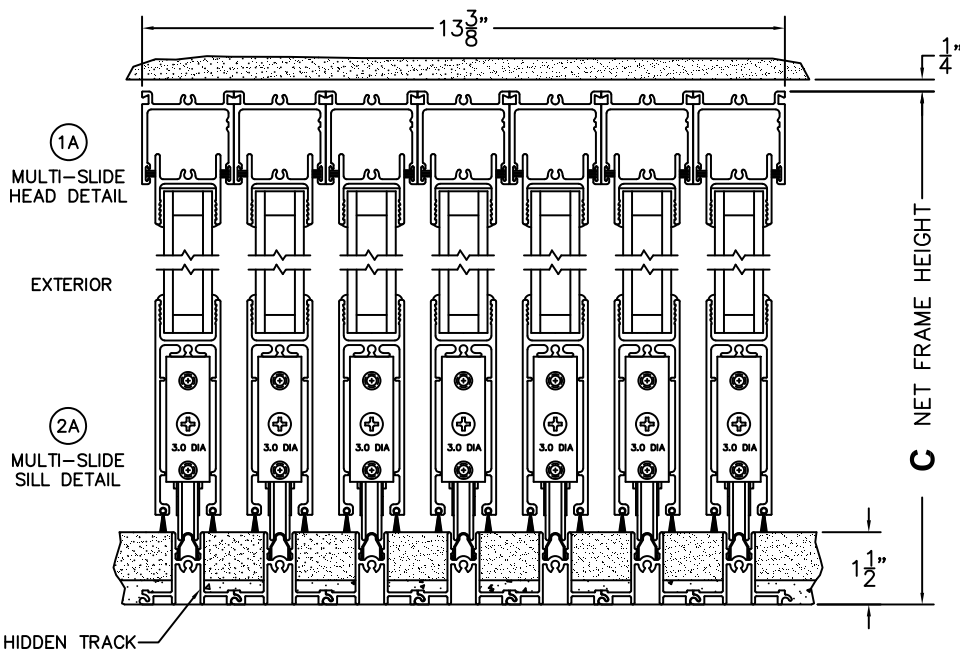

A(NET FRAME WIDTH)

B(NET FRAME WIDTH)

C(NET FRAME HEIGHT)

NOTES:

(USE RULER TO SCALE DIMENSIONS IN INCHES)

SCALE: 1/4

XXXXXXXX DOOR SHOWN

NOTE: THIS DRAWING AND THE ACCOMPANYING "OPTIONS AND UPGRADES" ARE FOR CONCEPT ONLY! AT THE TIME OF ORDER WE WILL CUSTOMIZE THE DRAWINGS TO FIT THE FINAL CONFIGURATION. SEE DRAWINGS 3050-08 THRU 3050-09 FOR ADDITIONAL INFORMATION.