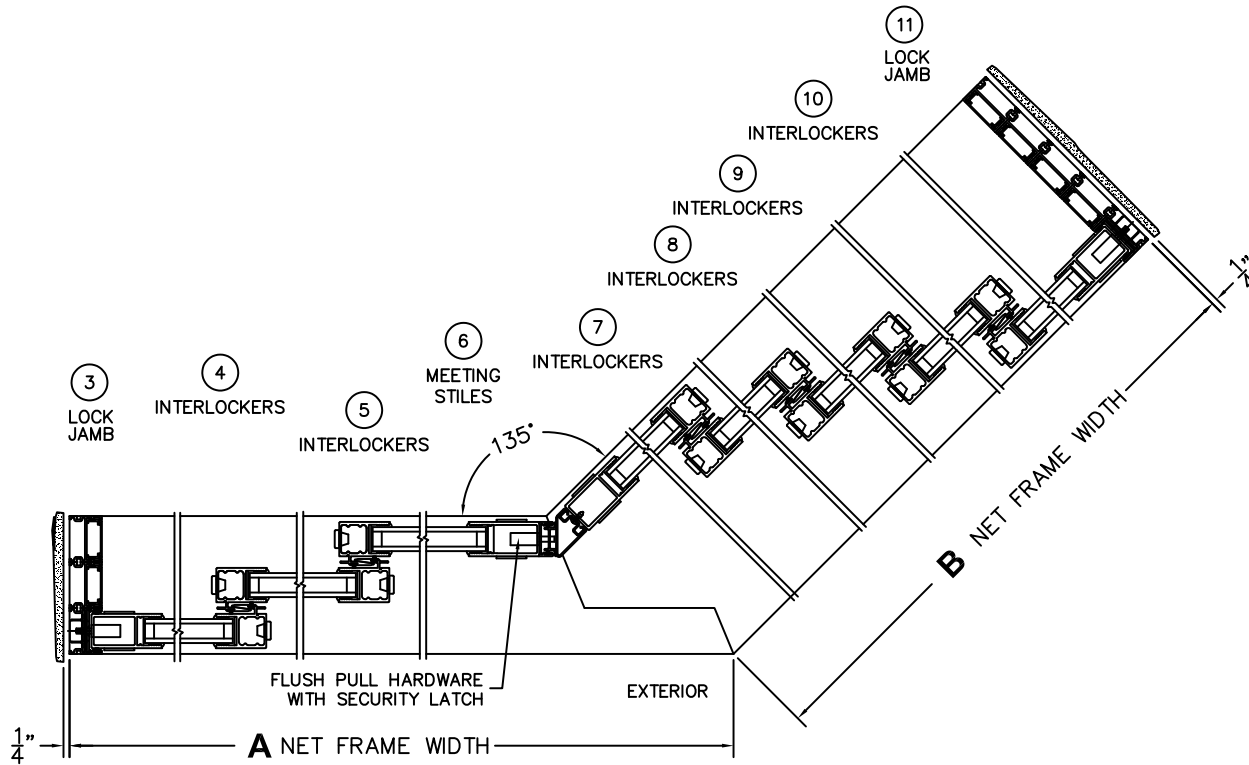

(USE RULER TO SCALE DIMENSIONS IN INCHES)

SCALE: 1/8

*CAUTION: WHEN CONSTRUCTING POCKET NOTE THAT DAYLIGHT WIDTH DOES NOT INCLUDE 1" SET BACK FOR POST INTERLOCKER.