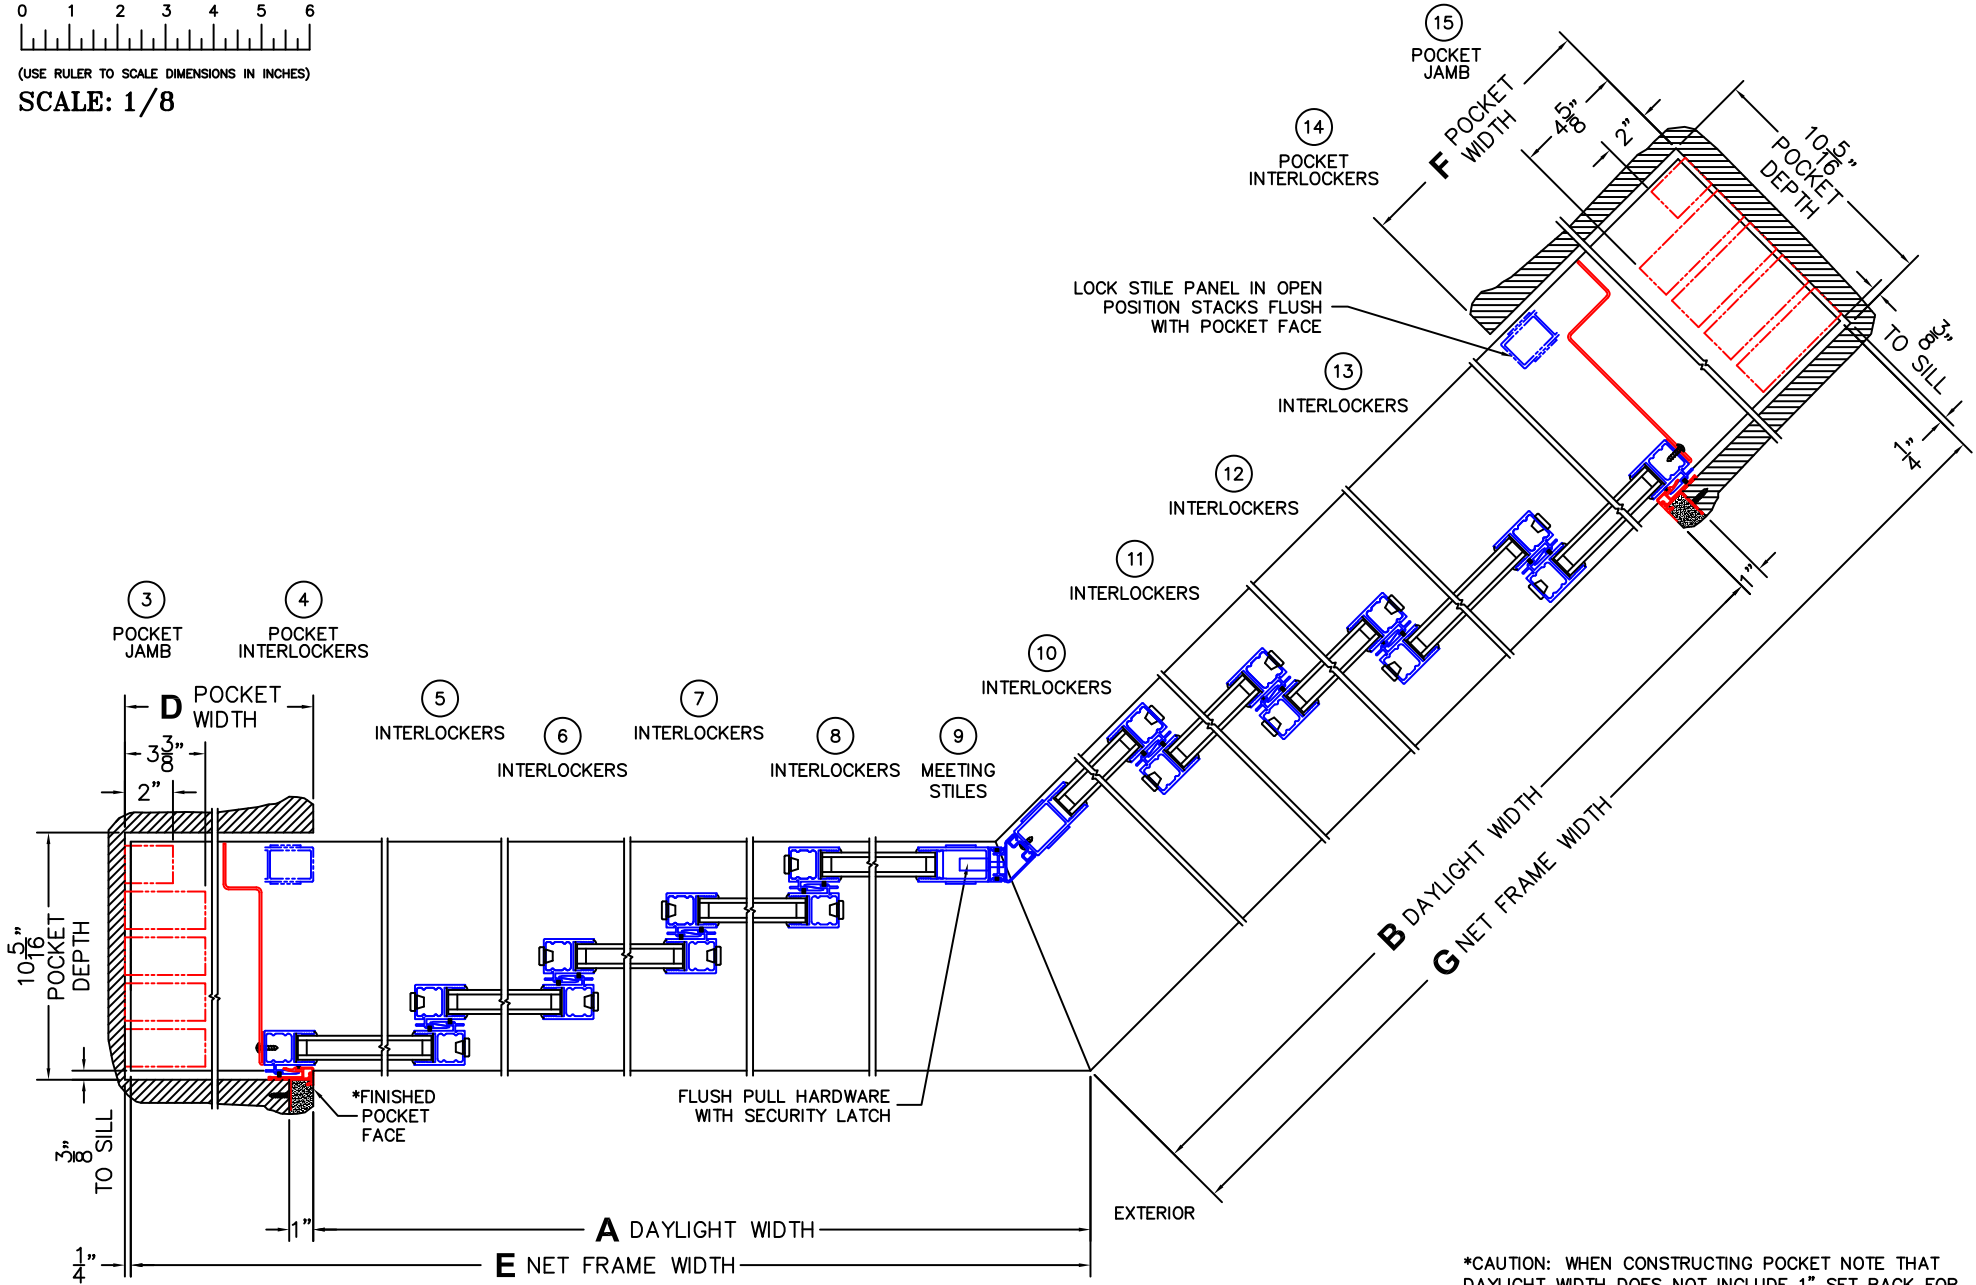

(USE RULER TO SCALE DIMENSIONS IN INCHES)

SCALE: 1/8

\*CAUTION: WHEN CONSTRUCTING POCKET NOTE THAT DAYLIGHT WIDTH DOES NOT INCLUDE 1" SET BACK FOR POST INTERLOCKER.