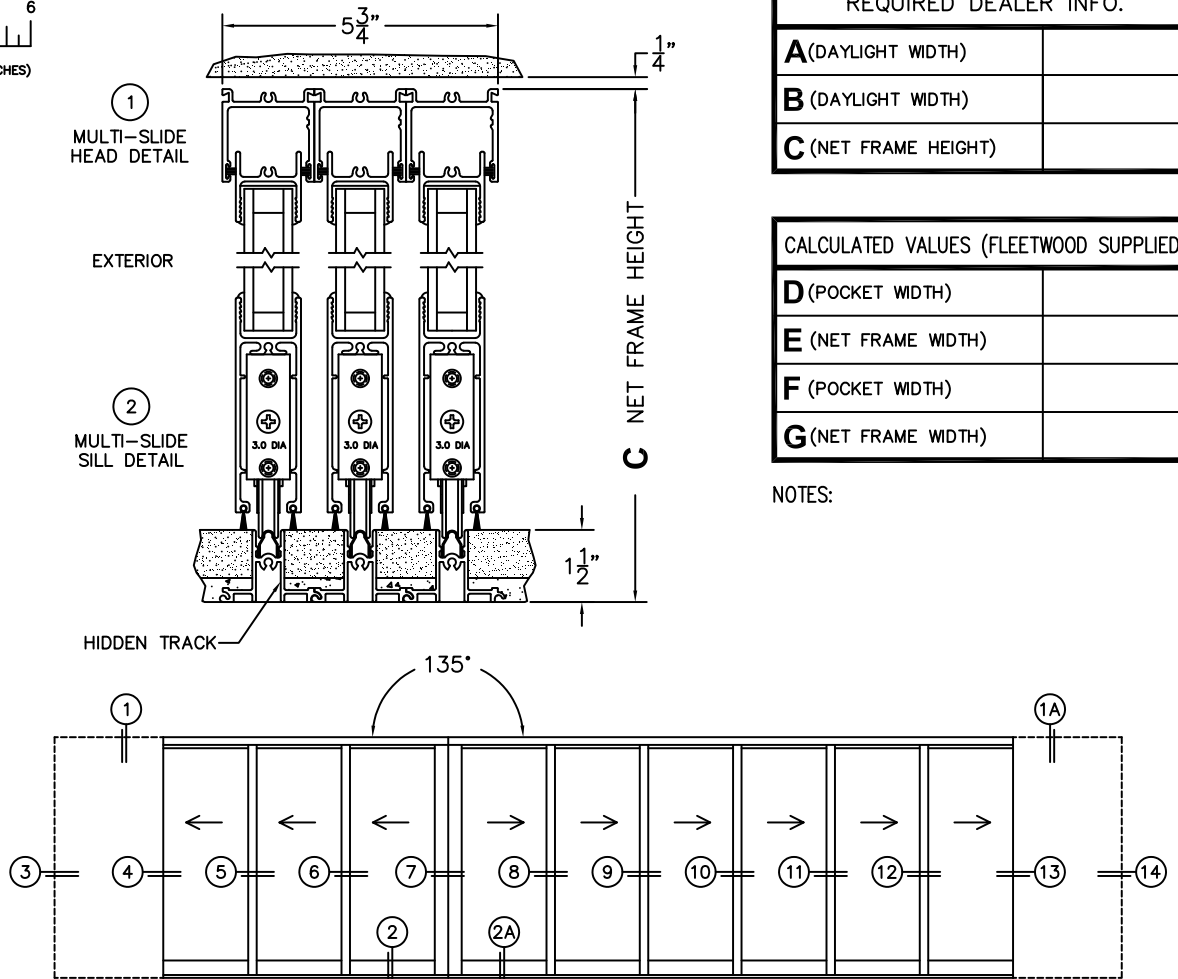

A (DAYLIGHT WIDTH)	
B (DAYLIGHT WIDTH)	
C (NET FRAME HEIGHT)	

CALCULATED VALUES (FLEETWOOD SUPPLIED)

D (POCKET WIDTH)	
E (NET FRAME WIDTH)	
F (POCKET WIDTH)	
G (NET FRAME WIDTH)	

NOTES:

(USE RULER TO SCALE DIMENSIONS IN INCHES)

SCALE: 1/4"

PXXXIXXXXXXP DOOR SHOWN

NOTE: THIS DRAWING AND THE ACCOMPANYING "OPTIONS AND UPGRADES" ARE FOR CONCEPT ONLY! AT THE TIME OF ORDER WE WILL CUSTOMIZE THE DRAWINGS TO FIT THE FINAL CONFIGURATION. SEE DRAWINGS 3050-08 THRU 3050-09 FOR ADDITIONAL INFORMATION.