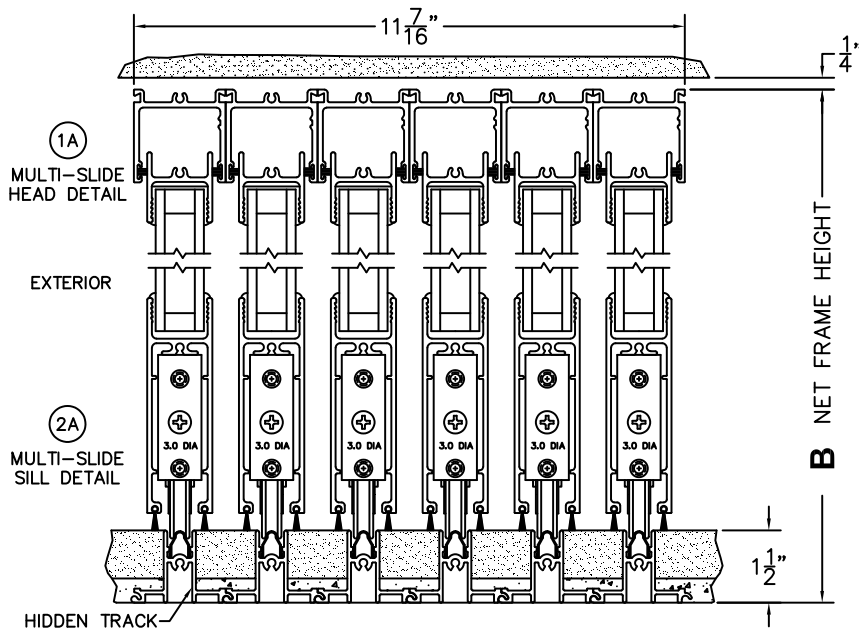

A (DAYLIGHT WIDTH)	
B (DAYLIGHT WIDTH)	
C (NET FRAME HEIGHT)	

CALCULATED VALUES (FLEETWOOD SUPPLIED)

D (POCKET WIDTH)	
E (NET FRAME WIDTH)	
F (POCKET WIDTH)	
G (NET FRAME WIDTH)	

NOTES:

(USE RULER TO SCALE DIMENSIONS IN INCHES)

SCALE: 1/4"

PXXXIXXXXXXP DOOR SHOWN

NOTE: THIS DRAWING AND THE ACCOMPANYING "OPTIONS AND UPGRADES" ARE FOR CONCEPT ONLY! AT THE TIME OF ORDER WE WILL CUSTOMIZE THE DRAWINGS TO FIT THE FINAL CONFIGURATION. SEE DRAWINGS 3050-08 THRU 3050-09 FOR ADDITIONAL INFORMATION.