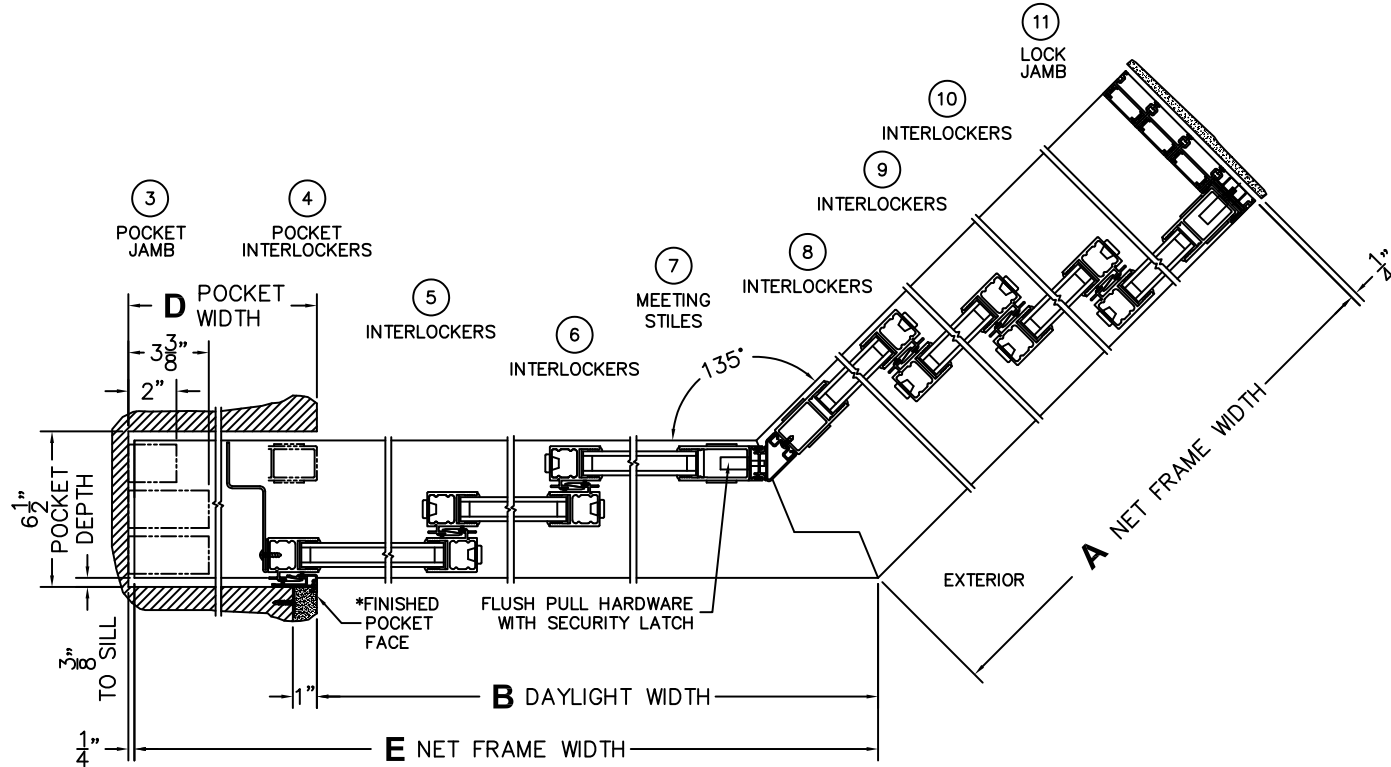

(USE RULER TO SCALE DIMENSIONS IN INCHES)

SCALE: 1/8

*CAUTION: WHEN CONSTRUCTING POCKET NOTE THAT DAYLIGHT WIDTH DOES NOT INCLUDE 1" SET BACK FOR POST INTERLOCKER.