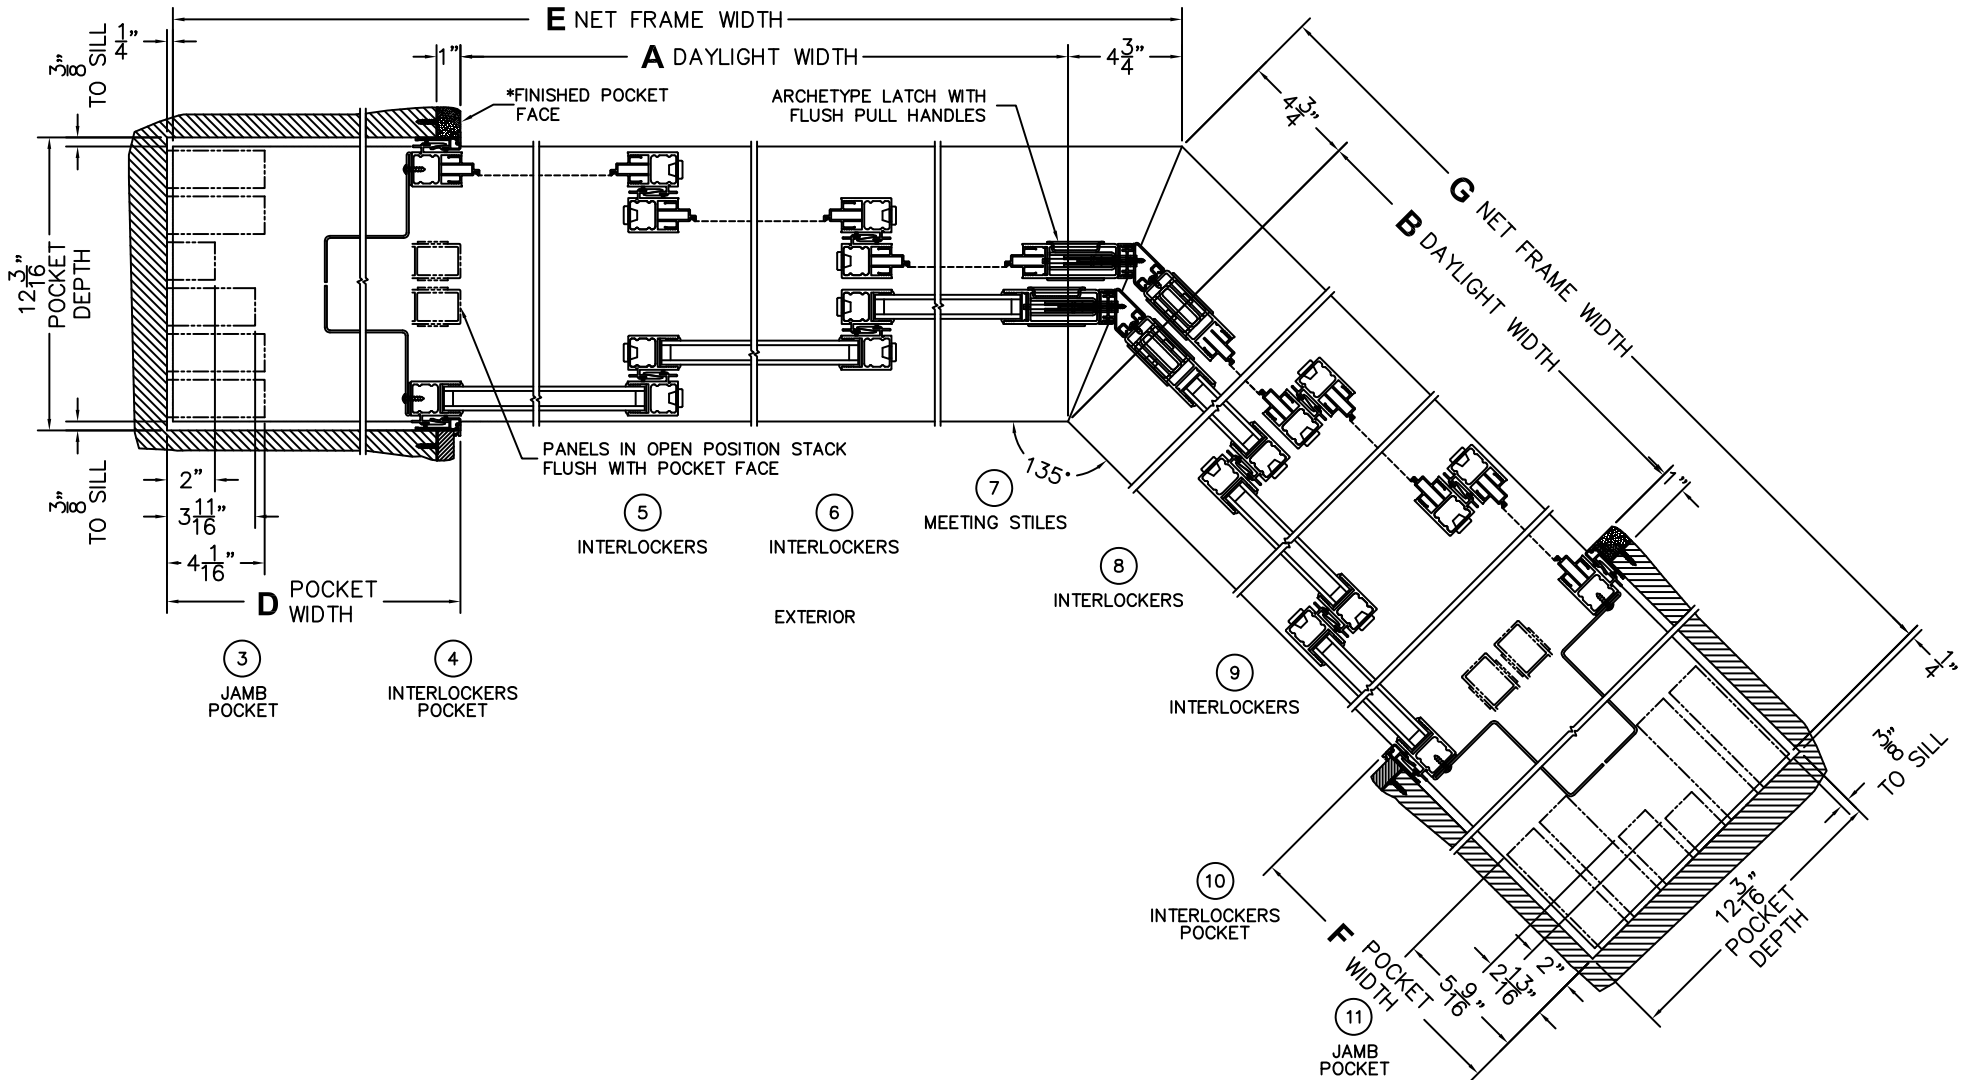

FLEETWOOD

Windows & Doors

2485 Railroad Street, Corona, CA 92880
(800) 736-7363 www.fleetwoodusa.com

NORWOOD 3050

135°IPXXXIXXP STANDARD CONFIG.
WITH SCREENS

ORDER NO.:

ITEM NO.:

(USE RULER TO SCALE DIMENSIONS IN INCHES)

SCALE: 1/8

*CAUTION: WHEN CONSTRUCTING POCKET NOTE THAT DAYLIGHT WIDTH DOES NOT INCLUDE 1" SET BACK FOR POST INTERLOCKER.