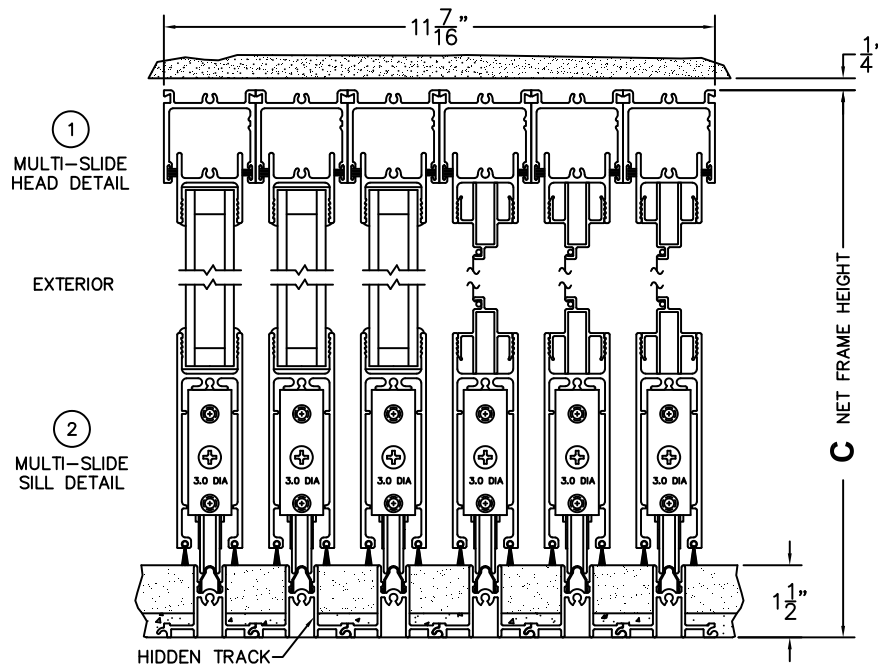

CALCULATED VALUES (FLEETWOOD SUPPLIED)

**D**(POCKET WIDTH)

**E**(NET FRAME WIDTH)

**F**(POCKET WIDTH)

**G**(NET FRAME WIDTH)

(USE RULER TO SCALE DIMENSIONS IN INCHES)

SCALE: 1/4

NOTES:

NOTE: THIS DRAWING AND THE ACCOMPANYING "OPTIONS AND UPGRADES" ARE FOR CONCEPT ONLY! AT THE TIME OF ORDER WE WILL CUSTOMIZE THE DRAWINGS TO FIT THE FINAL CONFIGURATION. SEE DRAWINGS 3050-08 THRU 3050-09 FOR ADDITIONAL INFORMATION.