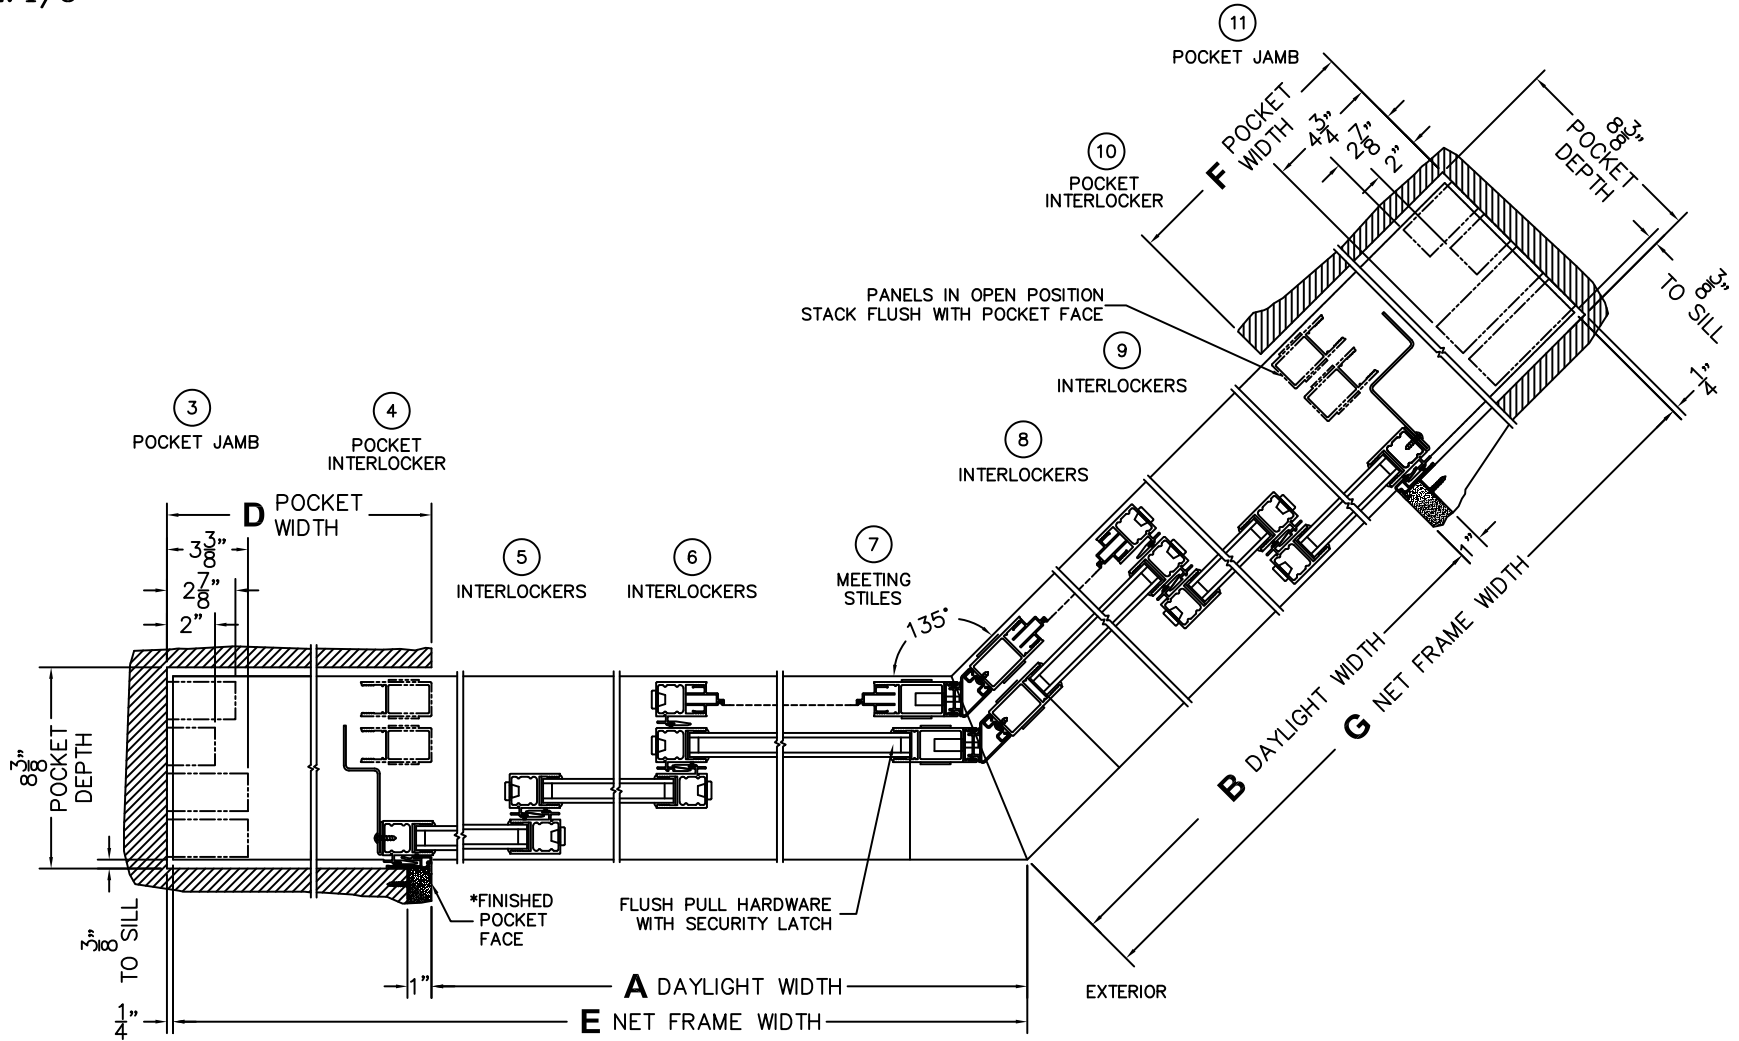

FLEETWOOD
WINDOWS & DOORS
FleetwoodUSA.com

NORWOOD 3050
135° PXXXIXXP CUSTOM CONFIGURATION
WITH SCREENS

ORDER NO.:

ITEM NO.:

(USE RULER TO SCALE DIMENSIONS IN INCHES)

SCALE: 1/8

*CAUTION: WHEN CONSTRUCTING POCKET NOTE THAT DAYLIGHT WIDTH DOES NOT INCLUDE 1" SET BACK FOR POST INTERLOCKER.