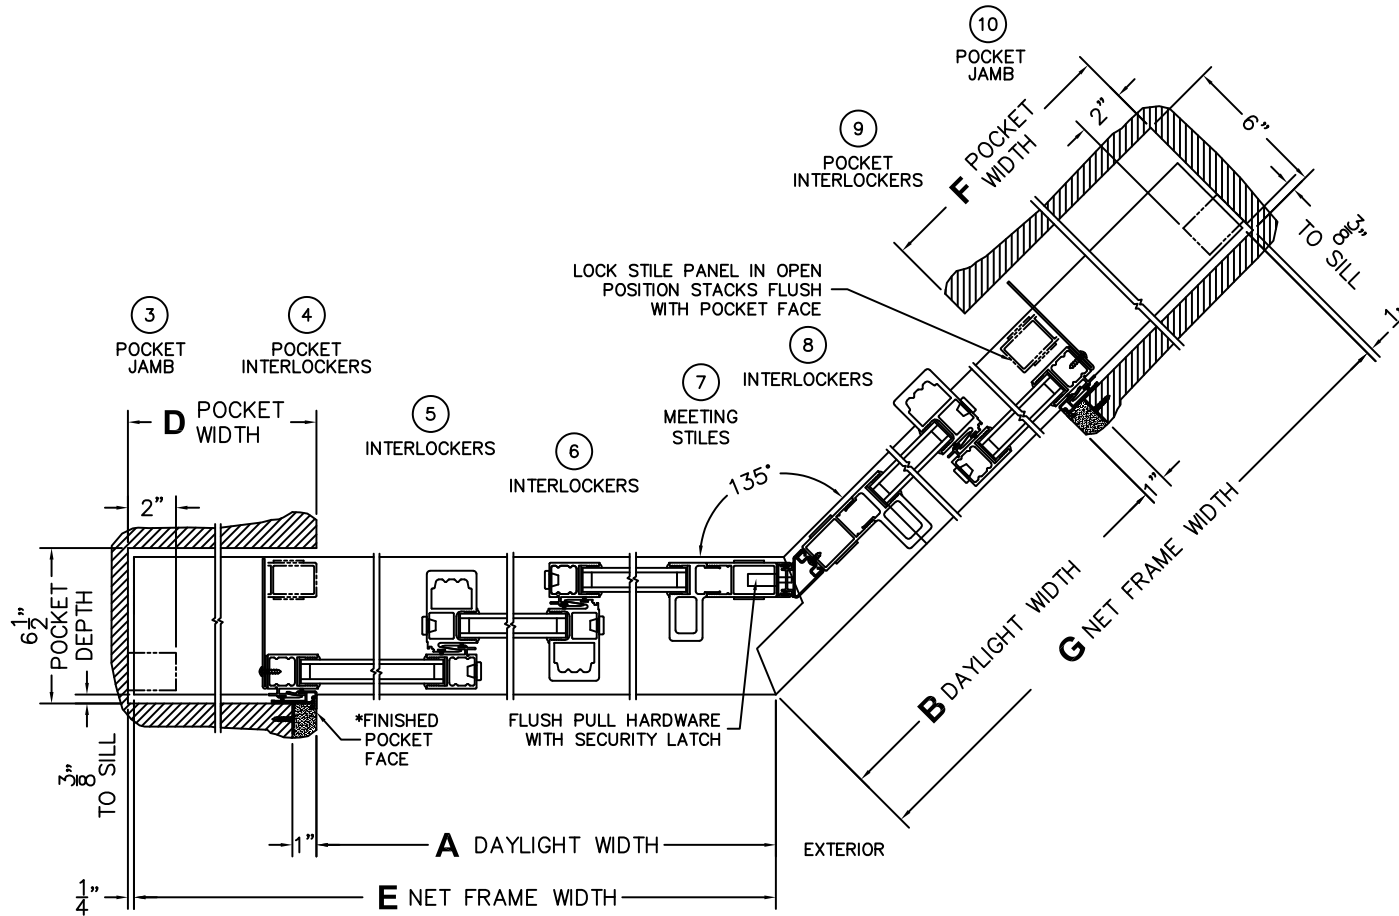

(USE RULER TO SCALE DIMENSIONS IN INCHES)

SCALE: 1/8

*CAUTION: WHEN CONSTRUCTING POCKET NOTE THAT DAYLIGHT WIDTH DOES NOT INCLUDE 1" SET BACK FOR POST INTERLOCKER.