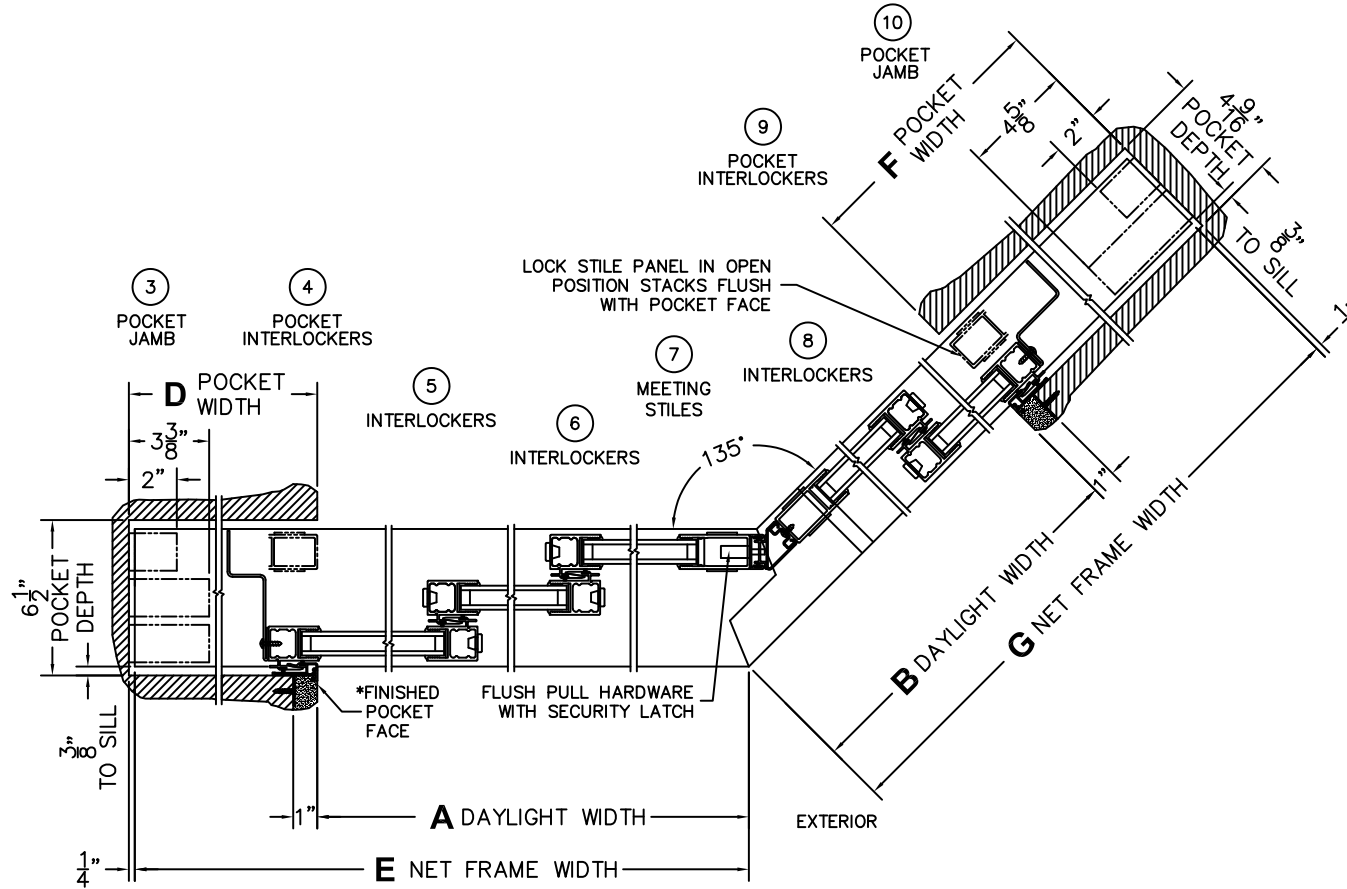

(USE RULER TO SCALE DIMENSIONS IN INCHES)

SCALE: 1/8

\*CAUTION: WHEN CONSTRUCTING POCKET NOTE THAT DAYLIGHT WIDTH DOES NOT INCLUDE 1" SET BACK FOR POST INTERLOCKER.