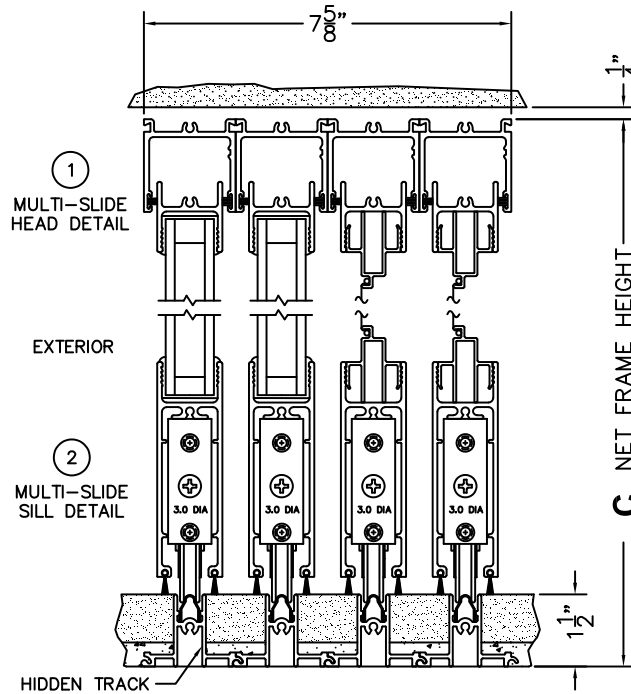

A (DAYLIGHT WIDTH)

B (DAYLIGHT WIDTH)

C (NET FRAME HEIGHT)

CALCULATED VALUES (FLEETWOOD SUPPLIED)

D (POCKET WIDTH)

E (NET FRAME WIDTH)

F (POCKET WIDTH)

G (NET FRAME WIDTH)

NOTES:

(USE RULER TO SCALE DIMENSIONS IN INCHES)

SCALE: 1/4

NOTE: THIS DRAWING AND THE ACCOMPANYING "OPTIONS AND UPGRADES" ARE FOR CONCEPT ONLY! AT THE TIME OF ORDER WE WILL CUSTOMIZE THE DRAWINGS TO FIT THE FINAL CONFIGURATION. SEE DRAWINGS 3050-08 THRU 3050-09 FOR ADDITIONAL INFORMATION.