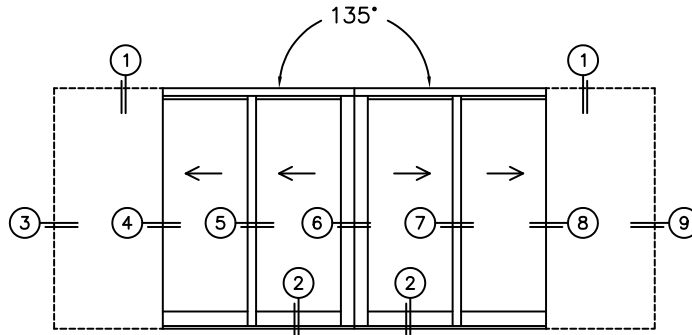

A (DAYLIGHT WIDTH)

B (DAYLIGHT WIDTH)

C (NET FRAME HEIGHT)

CALCULATED VALUES (FLEETWOOD SUPPLIED)

D (POCKET WIDTH)

E (NET FRAME WIDTH)

F (POCKET WIDTH)

G (NET FRAME WIDTH)

NOTES:

(USE RULER TO SCALE DIMENSIONS IN INCHES)

SCALE: 1/4

NOTE: THIS DRAWING AND THE ACCOMPANYING "OPTIONS AND UPGRADES" ARE FOR CONCEPT ONLY! AT THE TIME OF ORDER WE WILL CUSTOMIZE THE DRAWINGS TO FIT THE FINAL CONFIGURATION. SEE DRAWINGS 3050-08 THRU 3050-09 FOR ADDITIONAL INFORMATION.