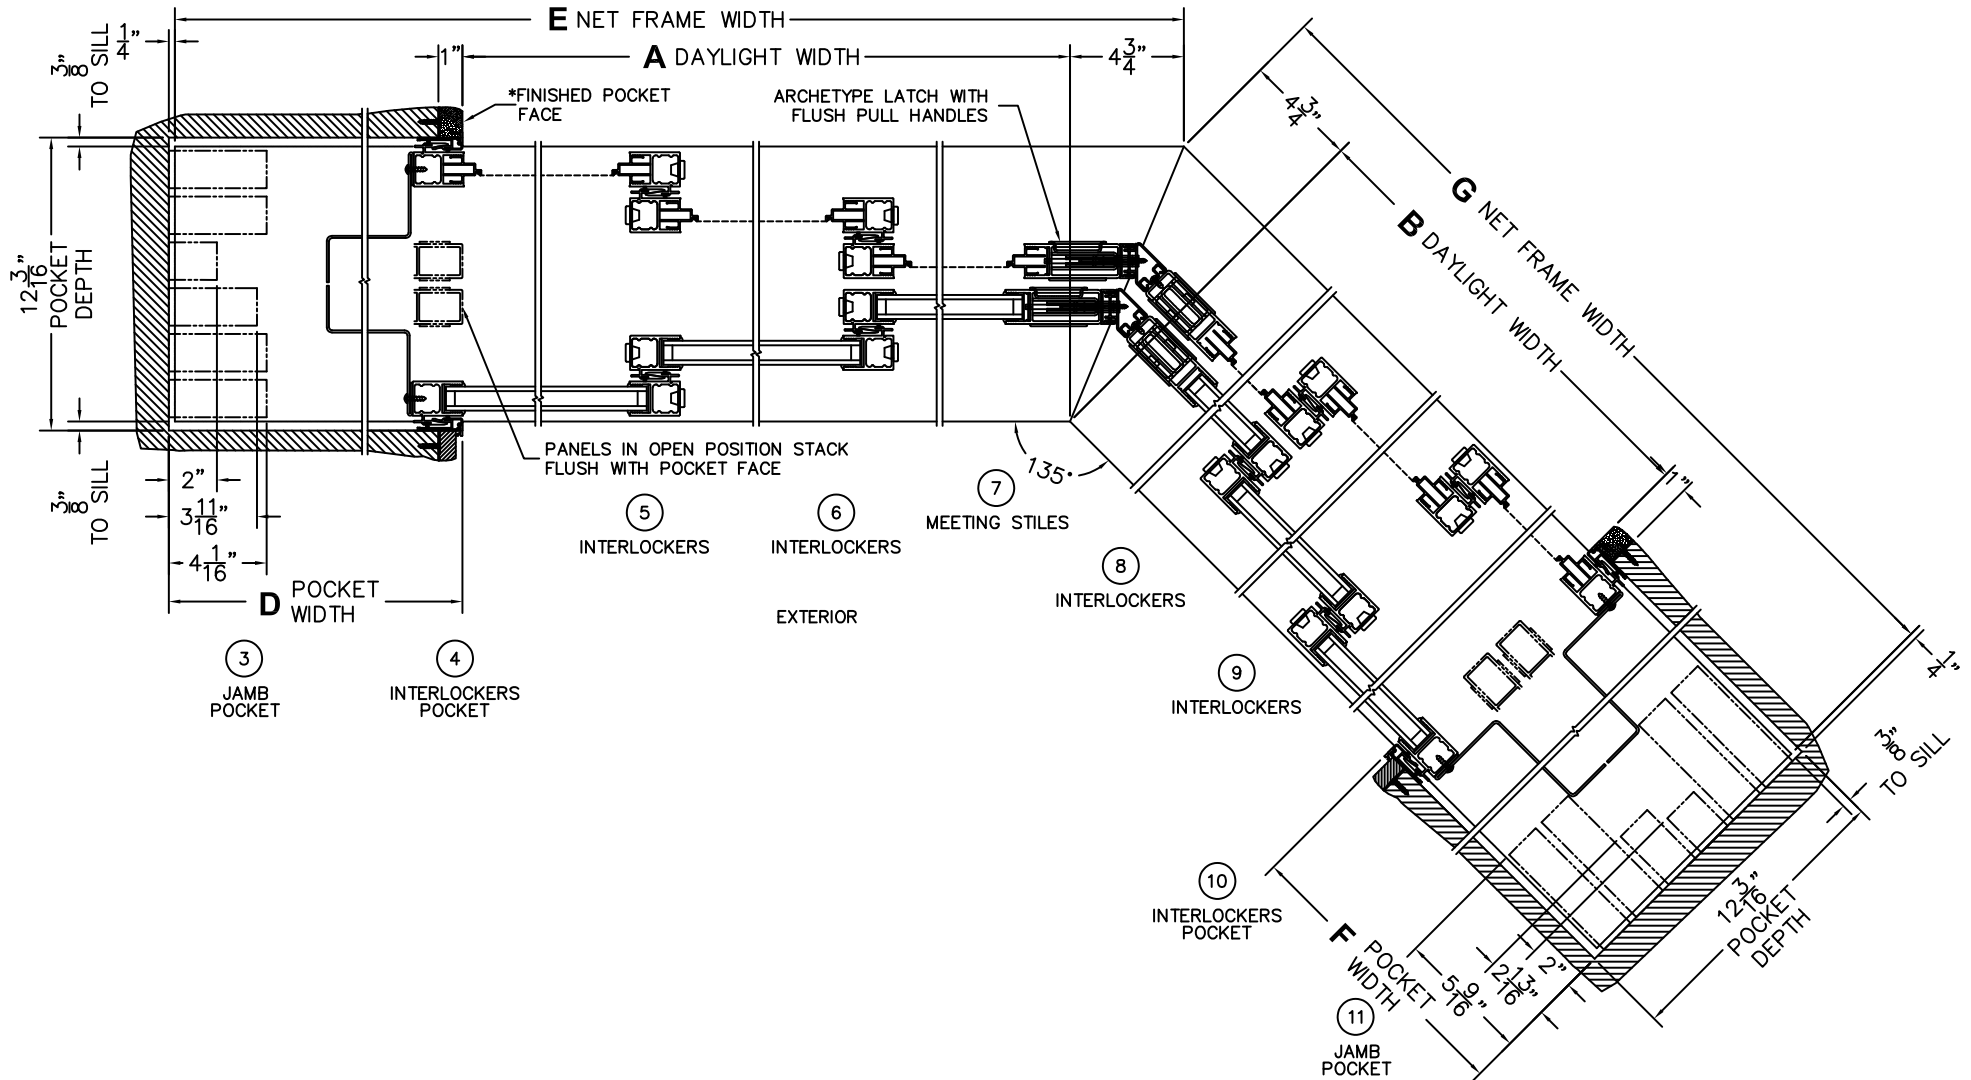

(USE RULER TO SCALE DIMENSIONS IN INCHES)

SCALE: 1/8

*CAUTION: WHEN CONSTRUCTING POCKET NOTE THAT DAYLIGHT WIDTH DOES NOT INCLUDE 1" SET BACK FOR POST INTERLOCKER.