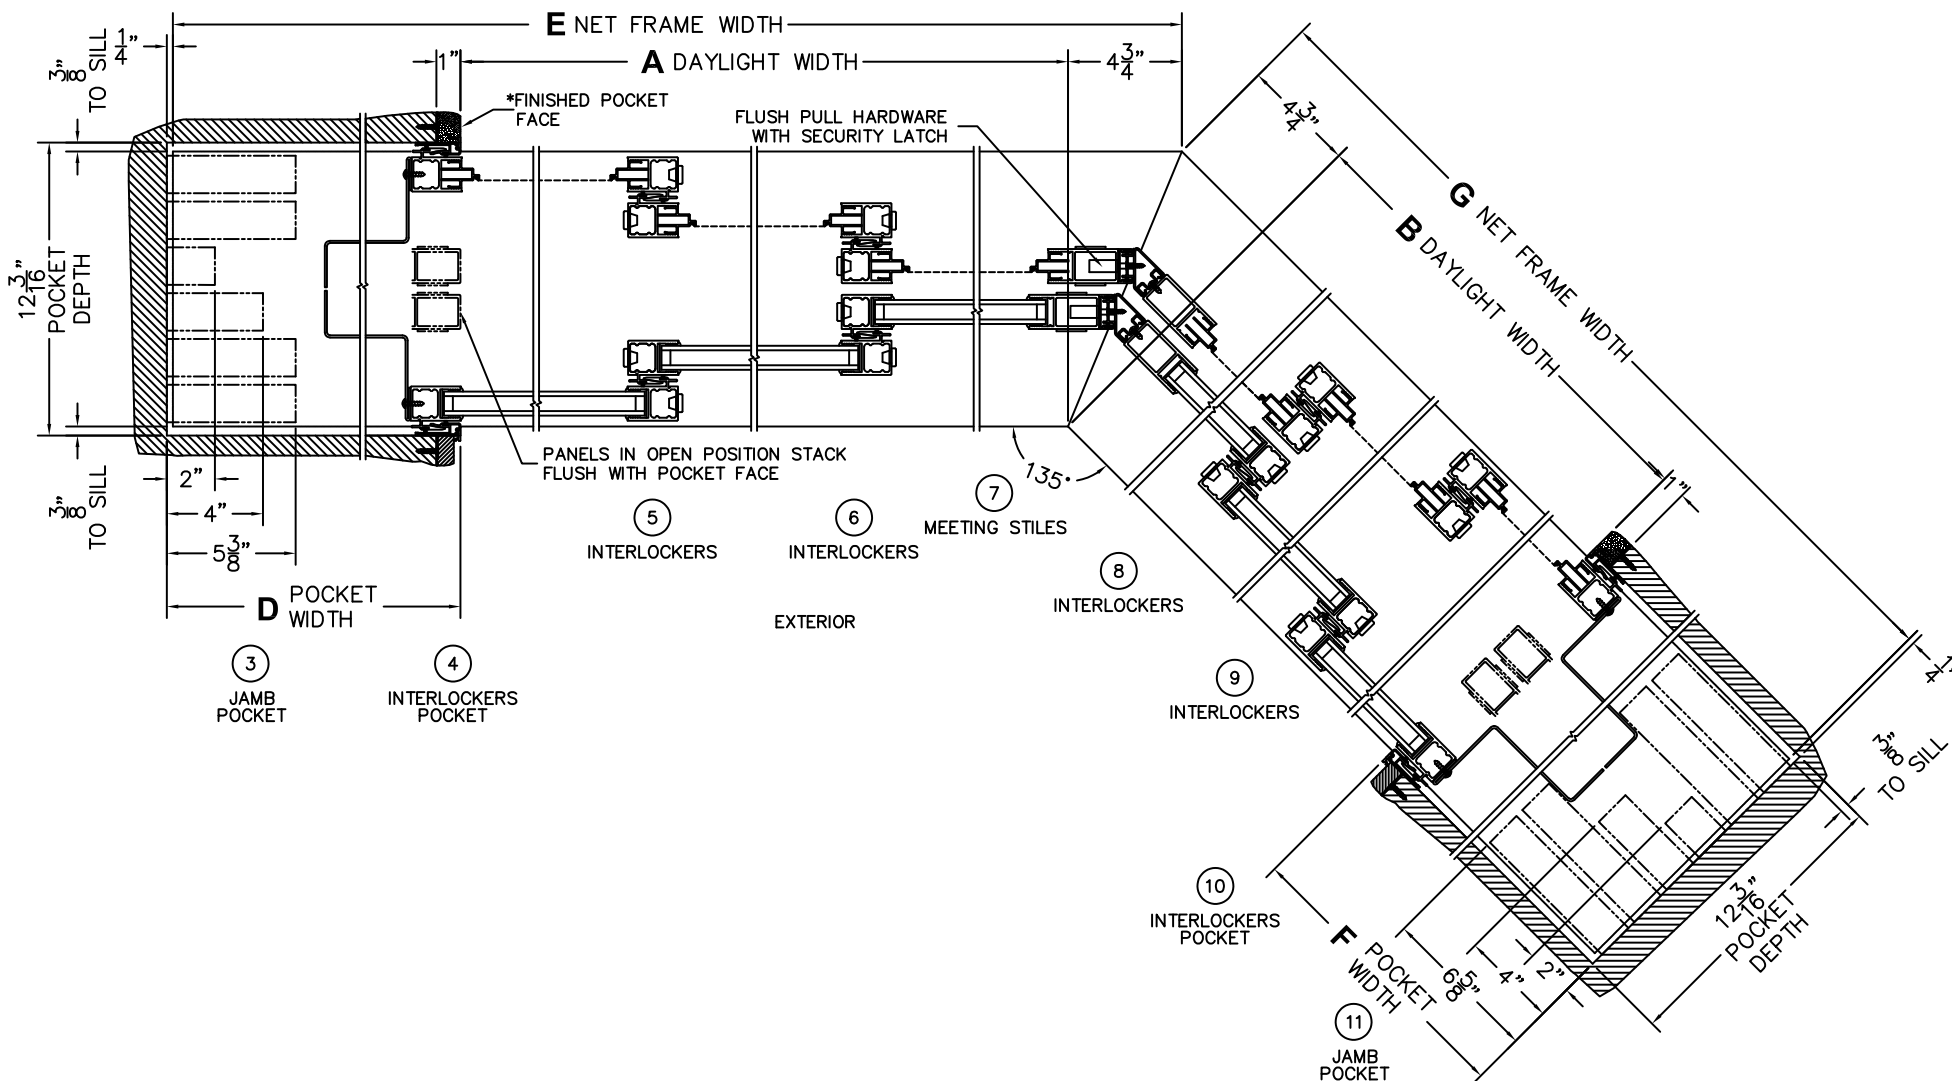

FLEETWOOD

Windows & Doors

2485 Railroad Street, Corona, CA 92880
(800) 736-7363 www.fleetwoodusa.com

NORWOOD 3050

135°IPXXXIXXXP STANDARD CONFIG.
WITH SCREENS

ORDER NO.:

ITEM NO.:

(USE RULER TO SCALE DIMENSIONS IN INCHES)

SCALE: 1/8

*CAUTION: WHEN CONSTRUCTING POCKET NOTE THAT DAYLIGHT WIDTH DOES NOT INCLUDE 1" SET BACK FOR POST INTERLOCKER.