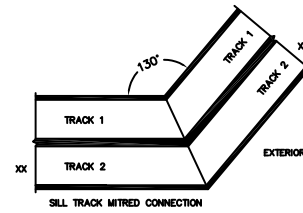

**FLEETWOOD**  
WINDOWS & DOORS  
FleetwoodUSA.com

**NORWOOD 3050**  
130°XXXX STANDARD CONFIGURATION  
NO SCREENS

ORDER NO.:

ITEM NO.:

(ONE INCH TO SCALE UNLESS OTHERWISE NOTED)

SCALE: 1/4"

SILL TRACK MITRED CONNECTION