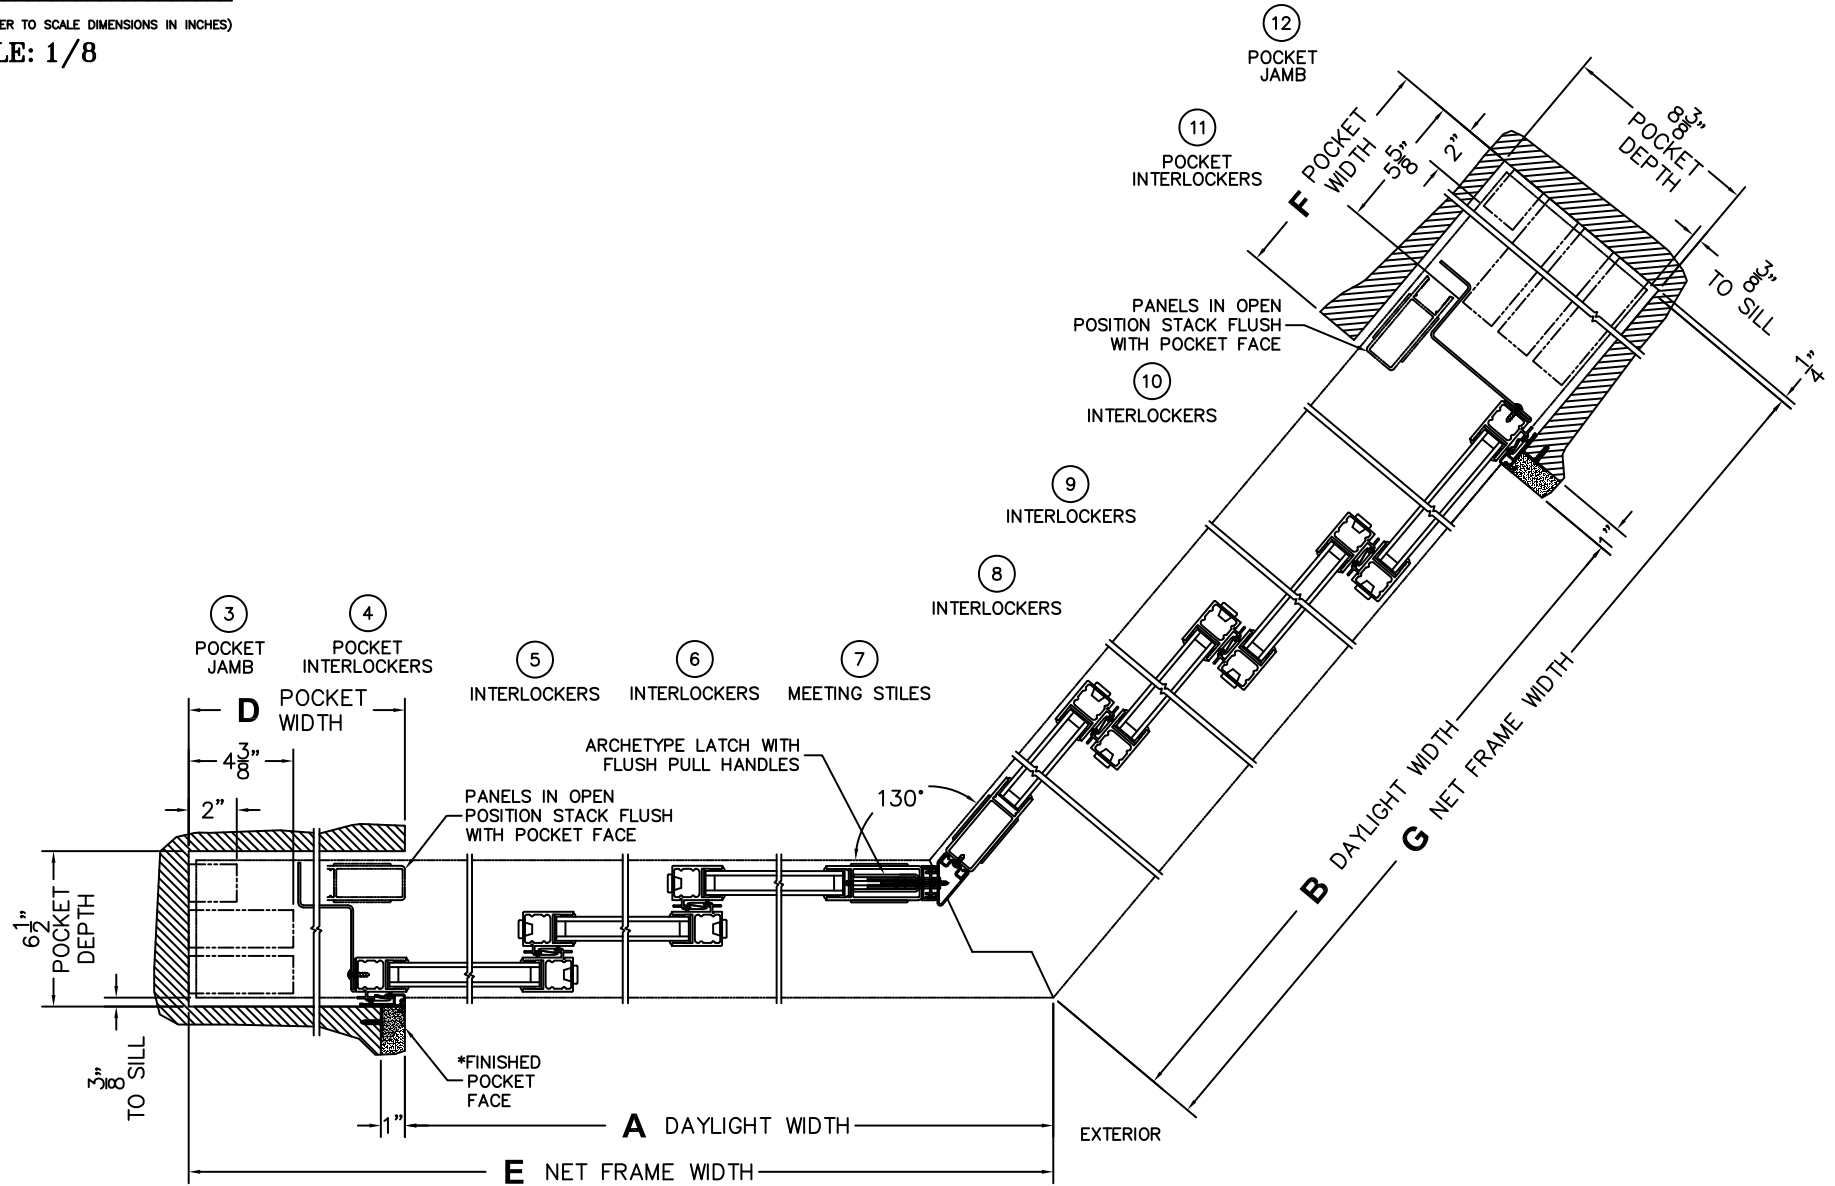

(USE RULER TO SCALE DIMENSIONS IN INCHES)

SCALE: 1/8

*CAUTION: WHEN CONSTRUCTING POCKET NOTE THAT DAYLIGHT WIDTH DOES NOT INCLUDE 1" SET BACK FOR POST INTERLOCKER.