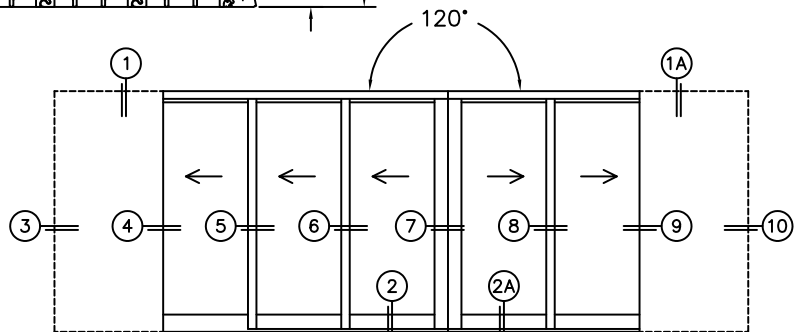

CALCULATED VALUES (FLEETWOOD SUPPLIED)

D(POCKET WIDTH)

E(NET FRAME WIDTH)

F(POCKET WIDTH)

G(NET FRAME WIDTH)

NOTES:

(USE RULER TO SCALE DIMENSIONS IN INCHES)

SCALE: 1/4

①
MULTI-SLIDE
HEAD DETAIL

EXTERIOR

②
MULTI-SLIDE
SILL DETAIL

HIDDEN TRACK

PXXXIXXP DOOR SHOWN

①A
MULTI-SLIDE
HEAD DETAIL

EXTERIOR

②A
MULTI-SLIDE
SILL DETAIL