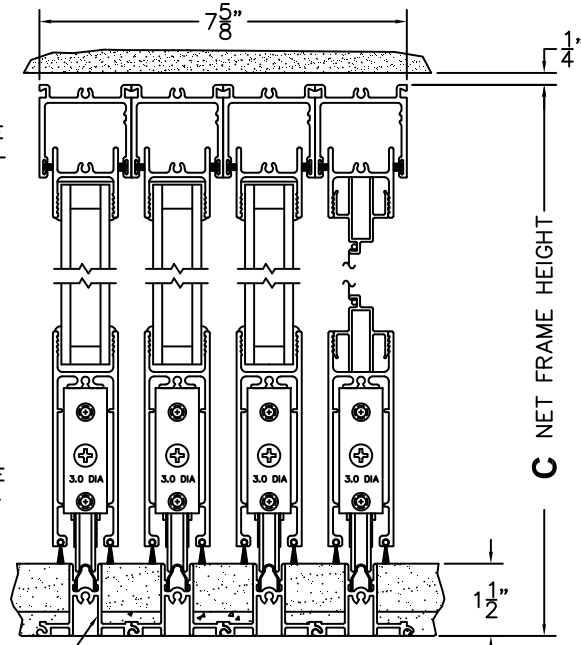

CALCULATED VALUES (FLEETWOOD SUPPLIED)

D(POCKET WIDTH)

E(NET FRAME WIDTH)

F(POCKET WIDTH)

G(NET FRAME WIDTH)

NOTES:

(USE RULER TO SCALE DIMENSIONS IN INCHES)

SCALE: 1/4

①
MULTI-SLIDE
HEAD DETAIL

EXTERIOR

②
MULTI-SLIDE
SILL DETAIL

HIDDEN TRACK

PXXXIXXP DOOR SHOWN

①A
MULTI-SLIDE
HEAD DETAIL

EXTERIOR

②A
MULTI-SLIDE
SILL DETAIL