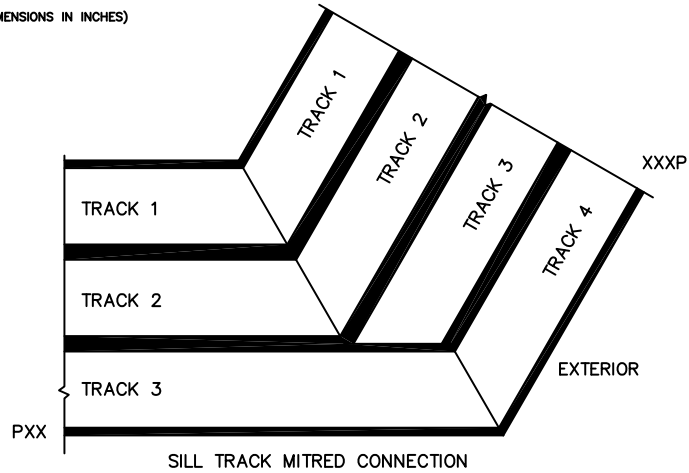

(USE RULER TO SCALE DIMENSIONS IN INCHES)

SCALE: 1/4

*CAUTION: WHEN CONSTRUCTING POCKET NOTE THAT DAYLIGHT WIDTH DOES NOT INCLUDE 1" SET BACK FOR POST INTERLOCKER.