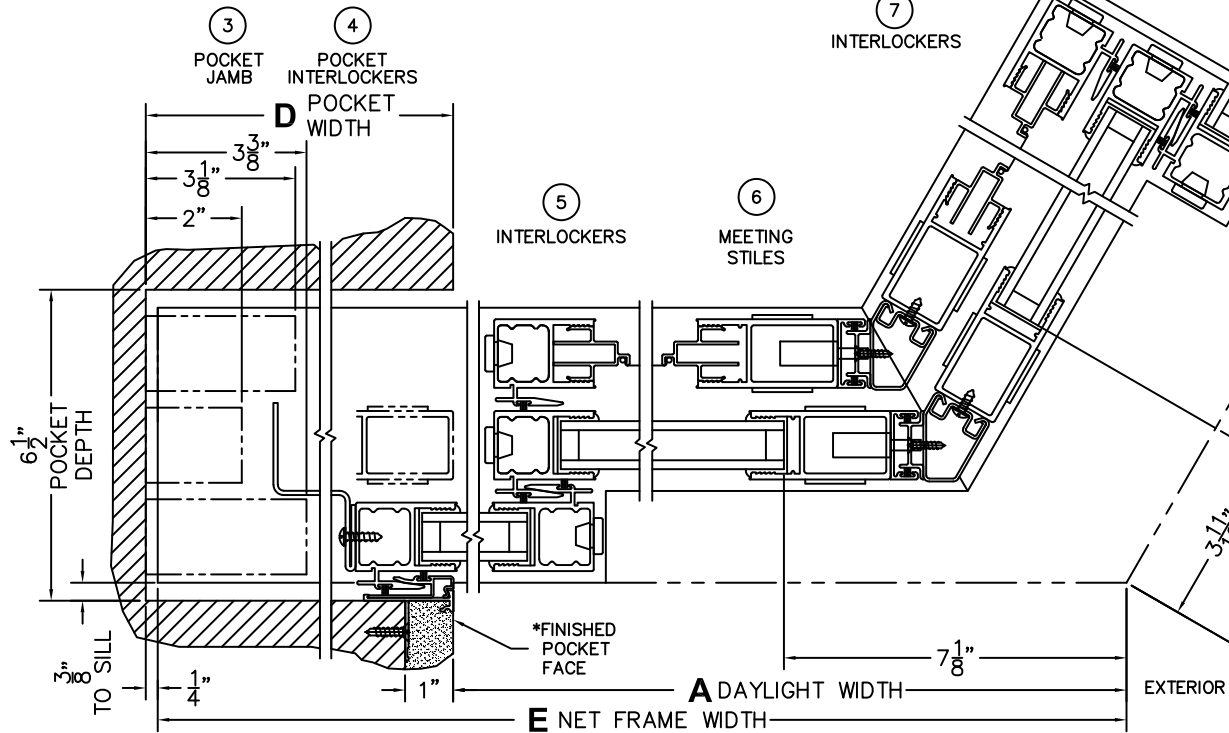

(USE RULER TO SCALE DIMENSIONS IN INCHES)

SCALE: 1/4

*CAUTION: WHEN CONSTRUCTING POCKET NOTE THAT DAYLIGHT WIDTH DOES NOT INCLUDE 1" SET BACK FOR POST INTERLOCKER.