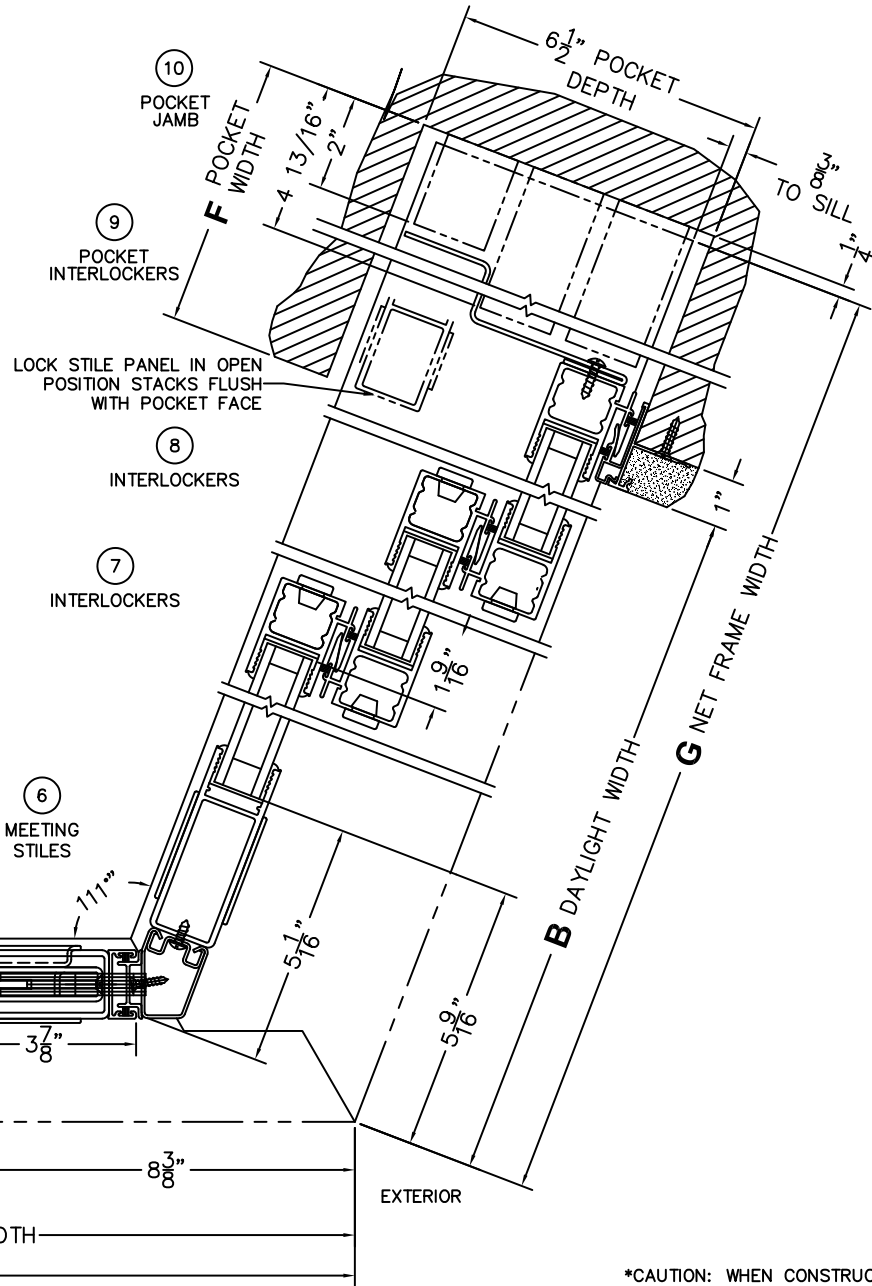

(USE RULER TO SCALE DIMENSIONS IN INCHES)

SCALE: 1/4

*CAUTION: WHEN CONSTRUCTING POCKET NOTE THAT DAYLIGHT WIDTH DOES NOT INCLUDE 1" SET BACK FOR POST INTERLOCKER.