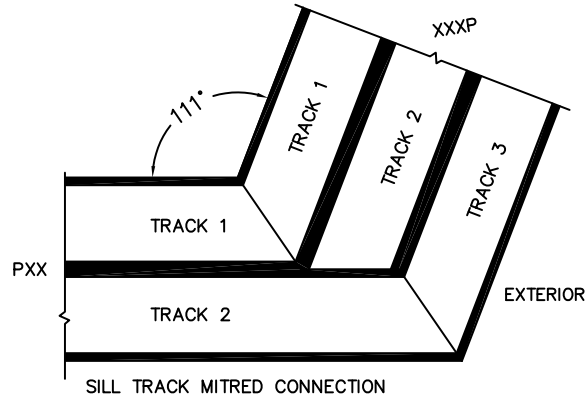

(USE RULER TO SCALE DIMENSIONS IN INCHES)

SCALE: 1/4

*CAUTION: WHEN CONSTRUCTING POCKET NOTE THAT DAYLIGHT WIDTH DOES NOT INCLUDE 1" SET BACK FOR POST INTERLOCKER.