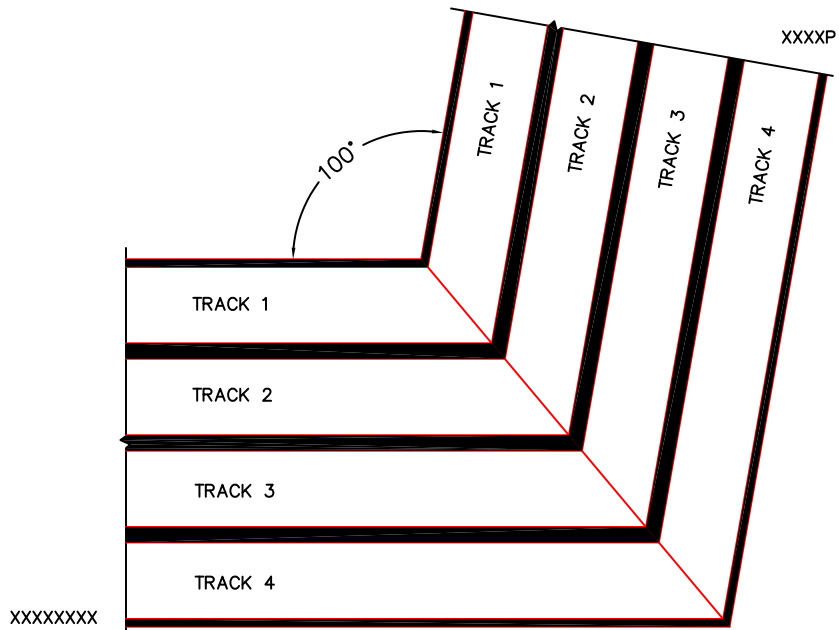

FLEETWOOD
WINDOWS & DOORS
FleetwoodUSA.com

NORWOOD 3050
100°XXXXXXXXXXXXXP CUSTOM CONFIGURATION
NO SCREENS

ORDER NO.:

ITEM NO.:

(USE RULER TO SCALE DIMENSIONS IN INCHES)

SCALE: 1/4

SILL TRACK MITRED CONNECTION