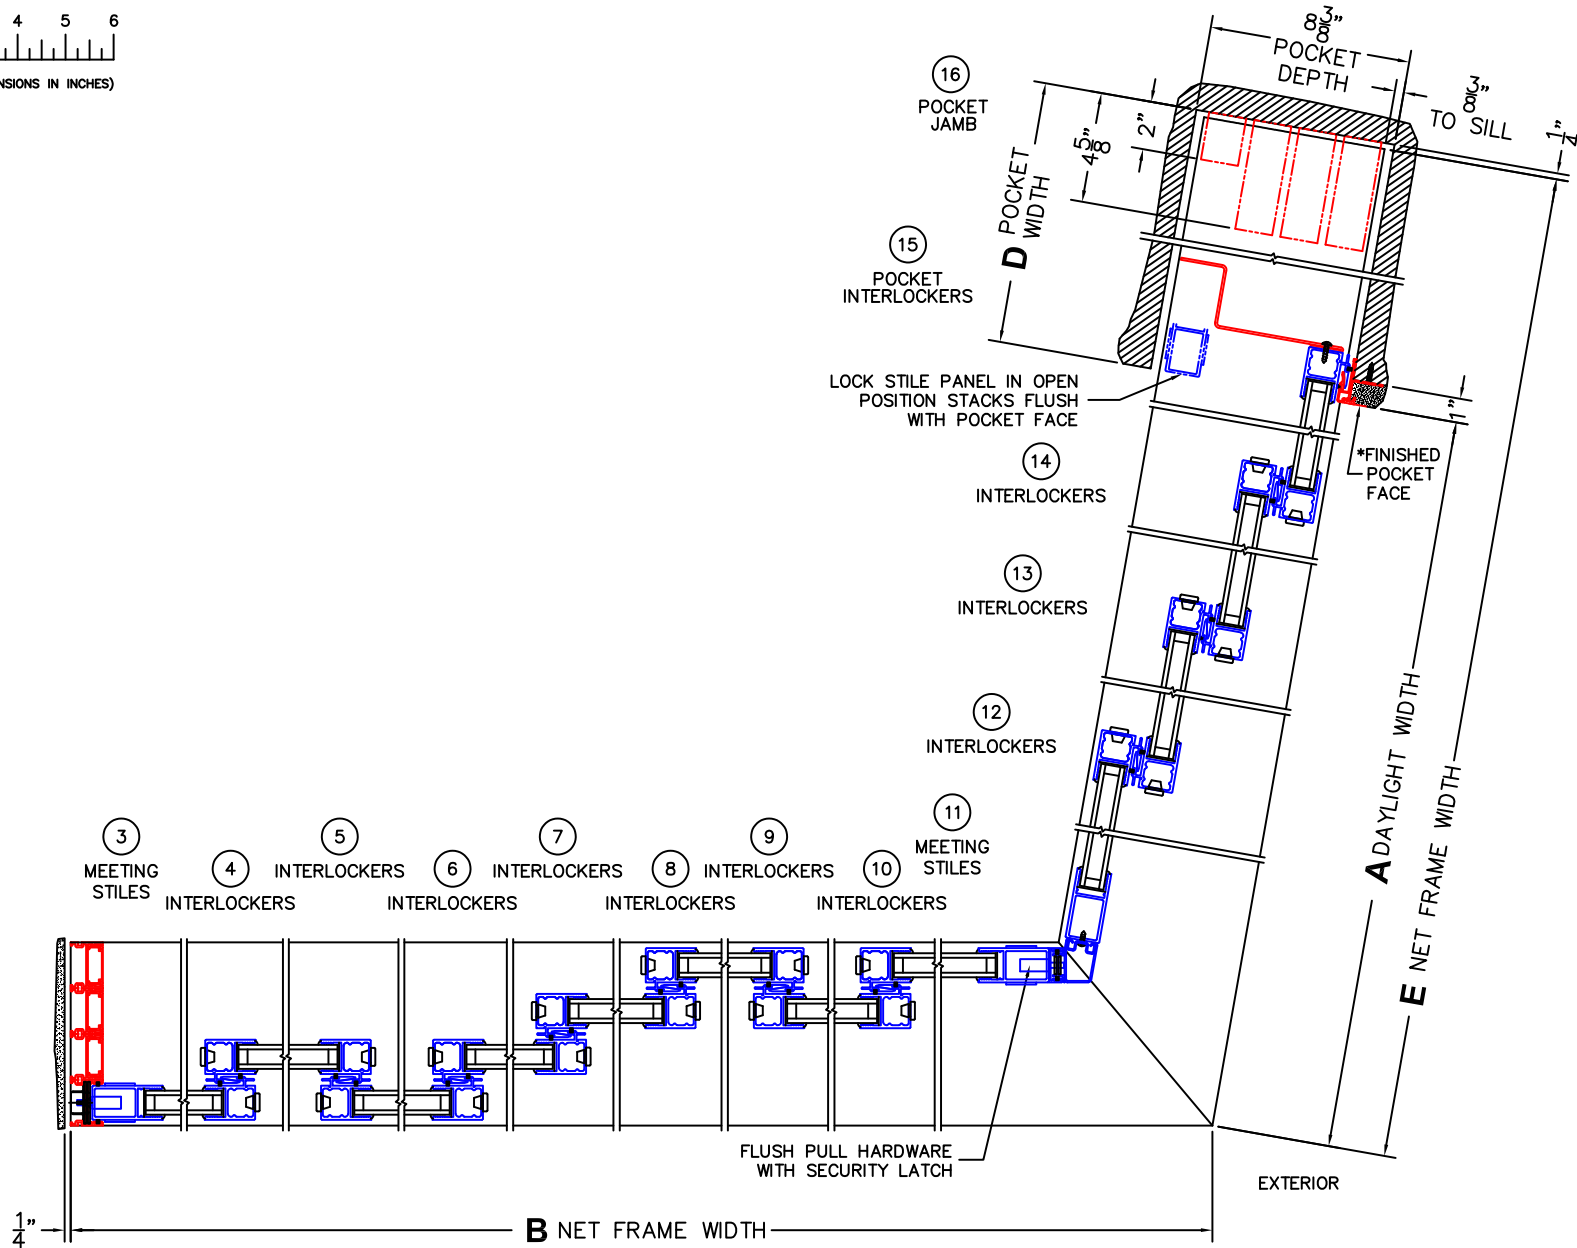

(USE RULER TO SCALE DIMENSIONS IN INCHES)

SCALE: 1/8

*CAUTION: WHEN CONSTRUCTING POCKET NOTE THAT DAYLIGHT WIDTH DOES NOT INCLUDE 1" SET BACK FOR POST INTERLOCKER.