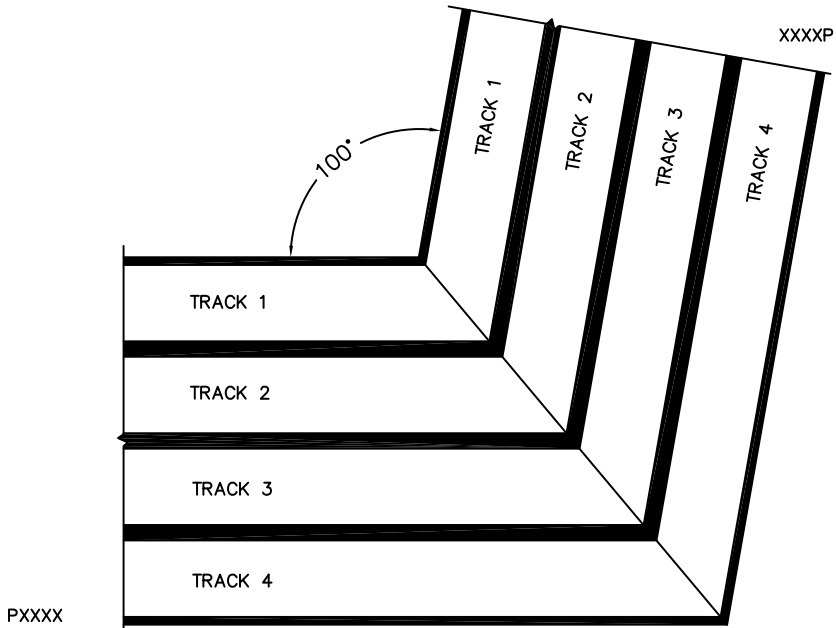

**FLEETWOOD**  
WINDOWS & DOORS  
FleetwoodUSA.com

**NORWOOD 3050**  
100°PXXXXIXXXXP CUSTOM CONFIGURATION  
NO SCREENS

ORDER NO.:

ITEM NO.:

(USE RULER TO SCALE DIMENSIONS IN INCHES)

SCALE: 1/4

SILL TRACK MITRED CONNECTION