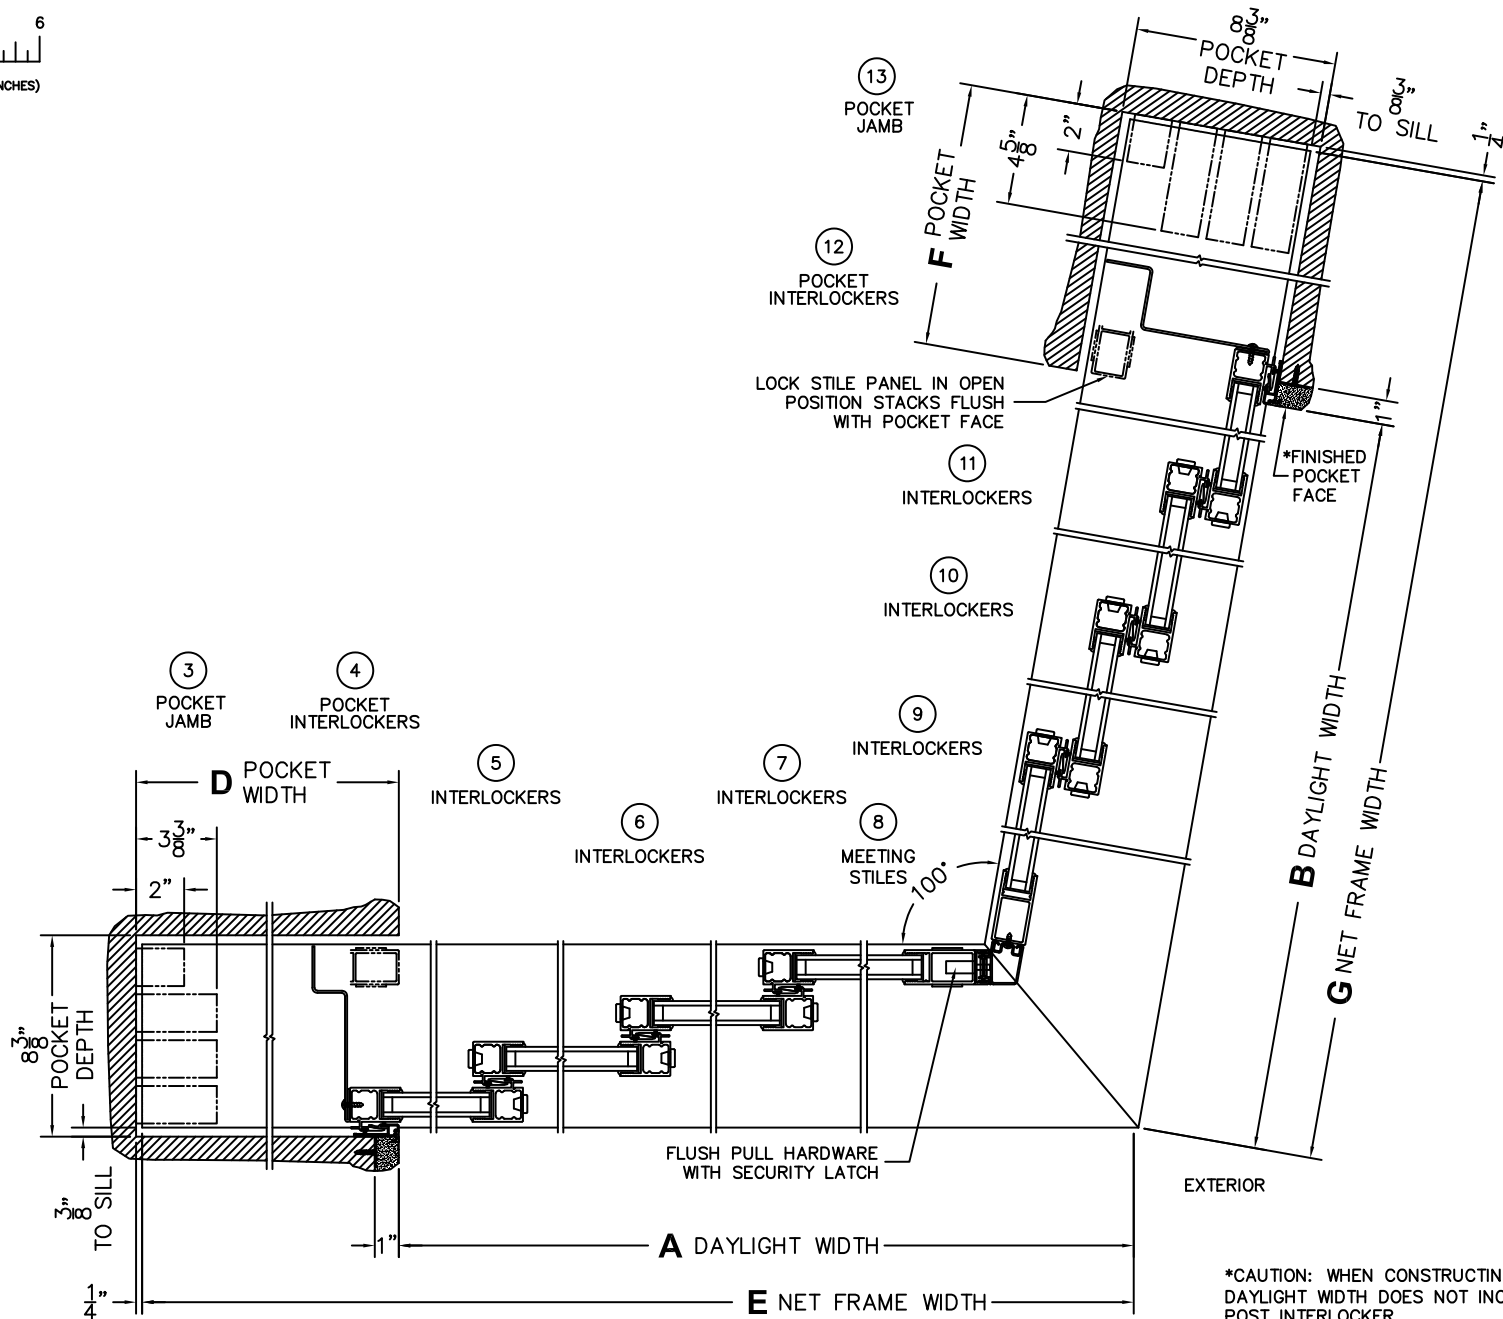

(USE RULER TO SCALE DIMENSIONS IN INCHES)

SCALE: 1/8

*CAUTION: WHEN CONSTRUCTING POCKET NOTE THAT DAYLIGHT WIDTH DOES NOT INCLUDE 1" SET BACK FOR POST INTERLOCKER.