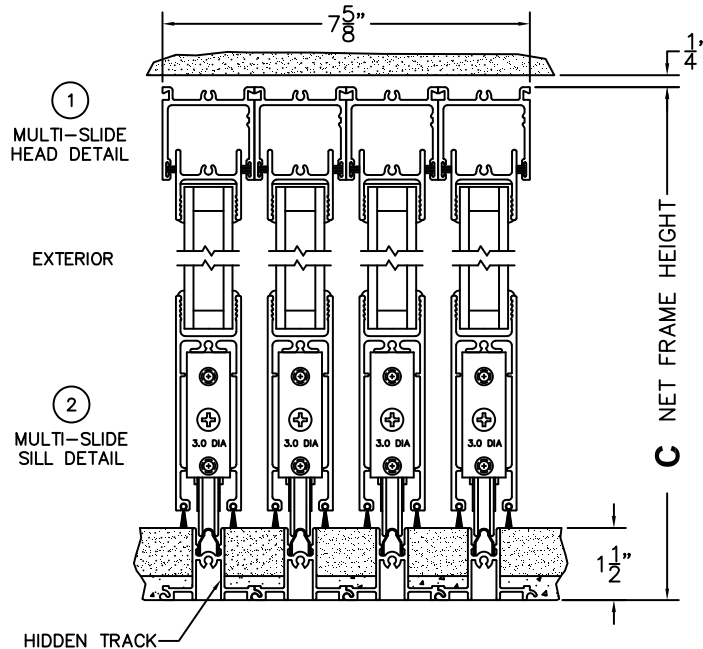

REQUIRED DEALER INFO.

A(DAYLIGHT WIDTH)

B(DAYLIGHT WIDTH)

C(NET FRAME HEIGHT)

CALCULATED VALUES (FLEETWOOD SUPPLIED)

D(POCKET WIDTH)

E(NET FRAME WIDTH)

F(POCKET WIDTH)

G(NET FRAME WIDTH)

NOTES:

(USE RULER TO SCALE DIMENSIONS IN INCHES)

SCALE: 1/4

NOTE: THIS DRAWING AND THE ACCOMPANYING "OPTIONS AND UPGRADES" ARE FOR CONCEPT ONLY! AT THE TIME OF ORDER WE WILL CUSTOMIZE THE DRAWINGS TO FIT THE FINAL CONFIGURATION. SEE DRAWINGS 3050-08 THRU 3050-09 FOR ADDITIONAL INFORMATION.