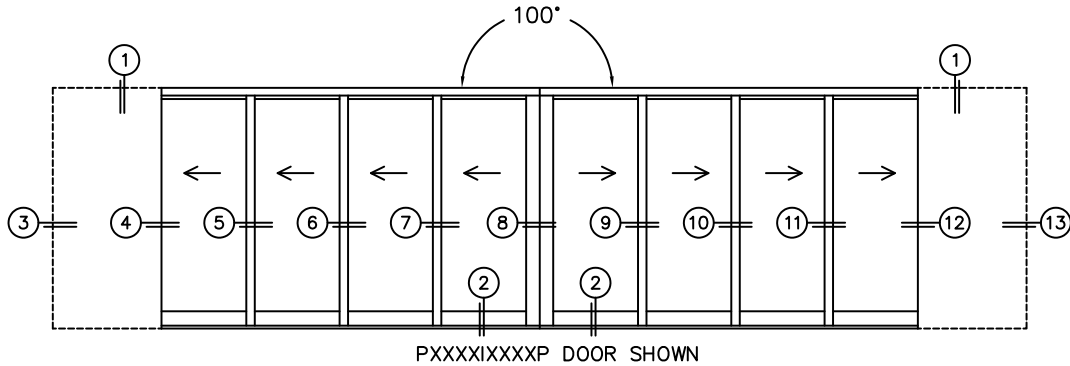

REQUIRED DEALER INFO.

A(DAYLIGHT WIDTH)

B(DAYLIGHT WIDTH)

C(NET FRAME HEIGHT)

CALCULATED VALUES (FLEETWOOD SUPPLIED)

D(POCKET WIDTH)

E(NET FRAME WIDTH)

F(POCKET WIDTH)

G(NET FRAME WIDTH)

NOTES:

(USE RULER TO SCALE DIMENSIONS IN INCHES)

SCALE: 1/4

NOTE: THIS DRAWING AND THE ACCOMPANYING "OPTIONS AND UPGRADES" ARE FOR CONCEPT ONLY! AT THE TIME OF ORDER WE WILL CUSTOMIZE THE DRAWINGS TO FIT THE FINAL CONFIGURATION. SEE DRAWINGS 3050-08 THRU 3050-09 FOR ADDITIONAL INFORMATION.