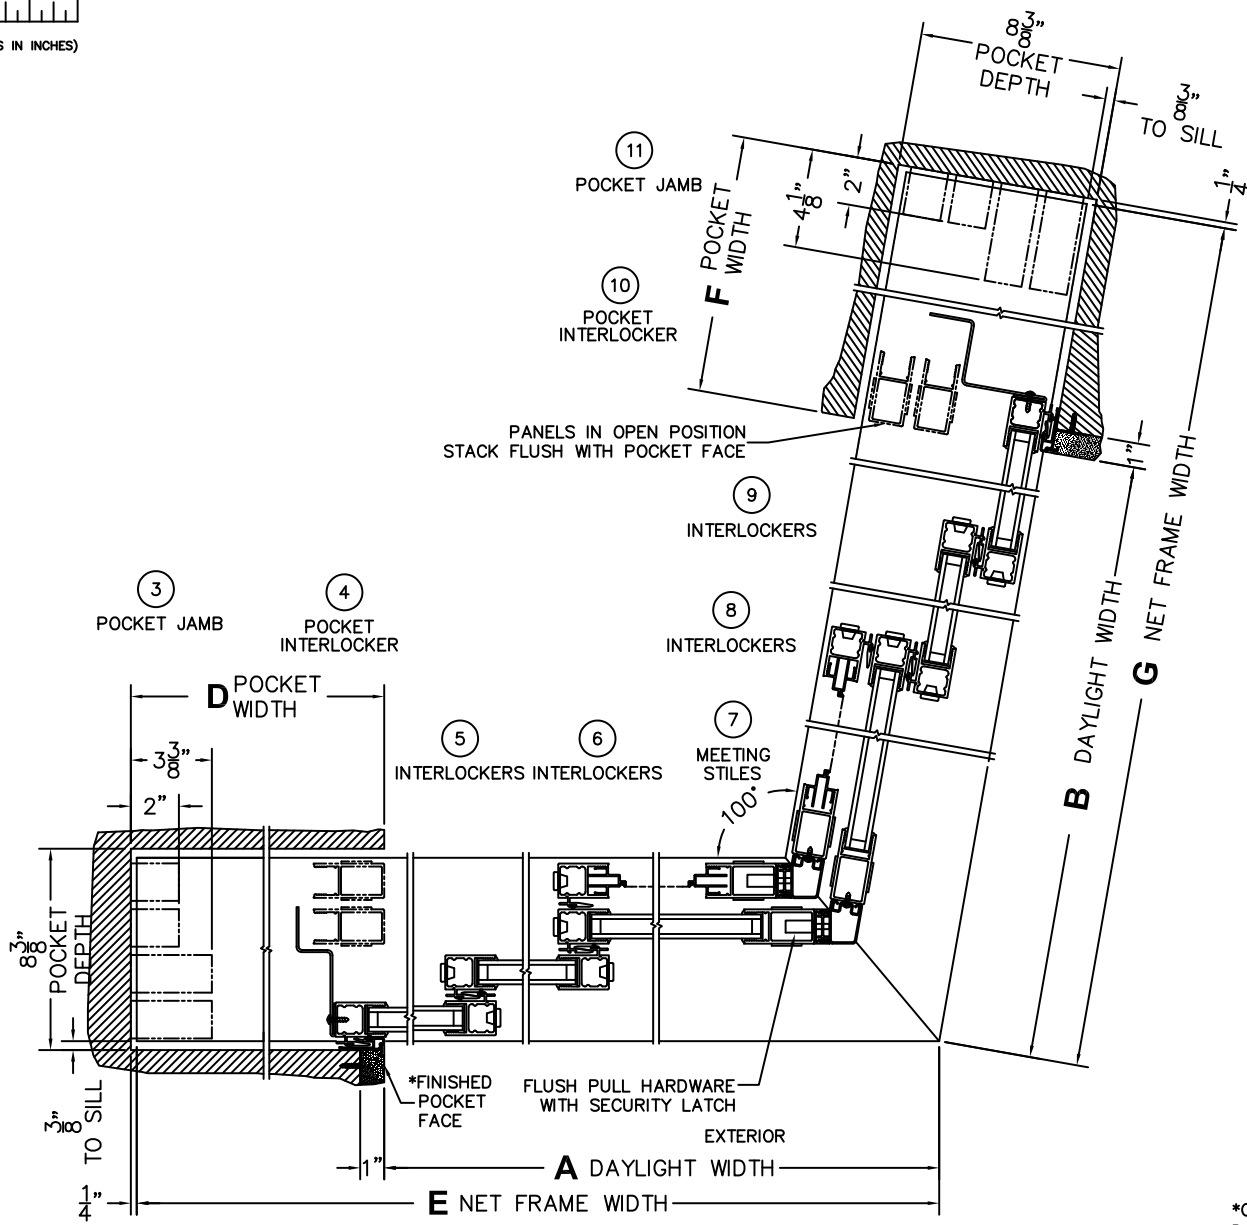

(USE RULER TO SCALE DIMENSIONS IN INCHES)

SCALE: 1/8

\*CAUTION: WHEN CONSTRUCTING POCKET NOTE THAT DAYLIGHT WIDTH DOES NOT INCLUDE 1" SET BACK FOR POST INTERLOCKER.