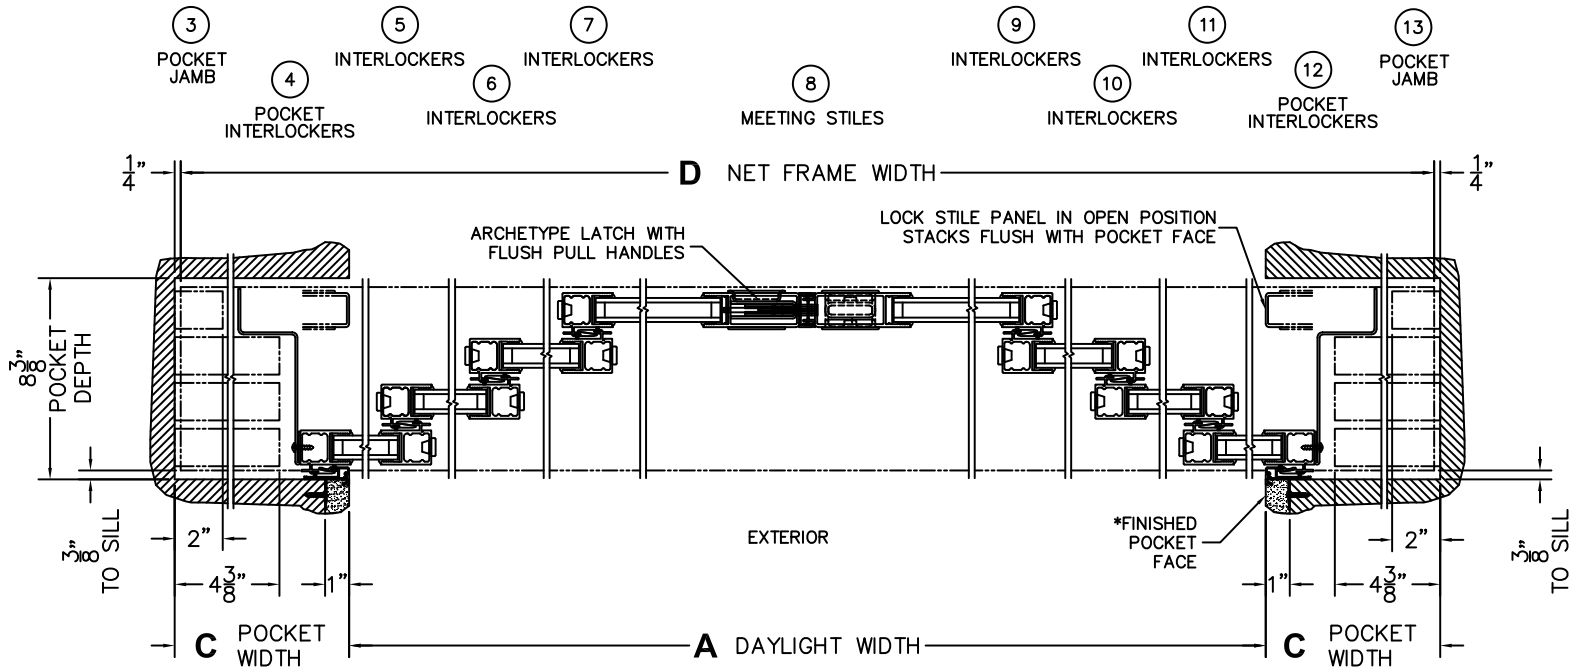

(USE RULER TO SCALE DIMENSIONS IN INCHES)

SCALE: 1/8

*CAUTION: WHEN CONSTRUCTING POCKET NOTE THAT DAYLIGHT WIDTH DOES NOT INCLUDE 1" SET BACK FOR POST INTERLOCKER.