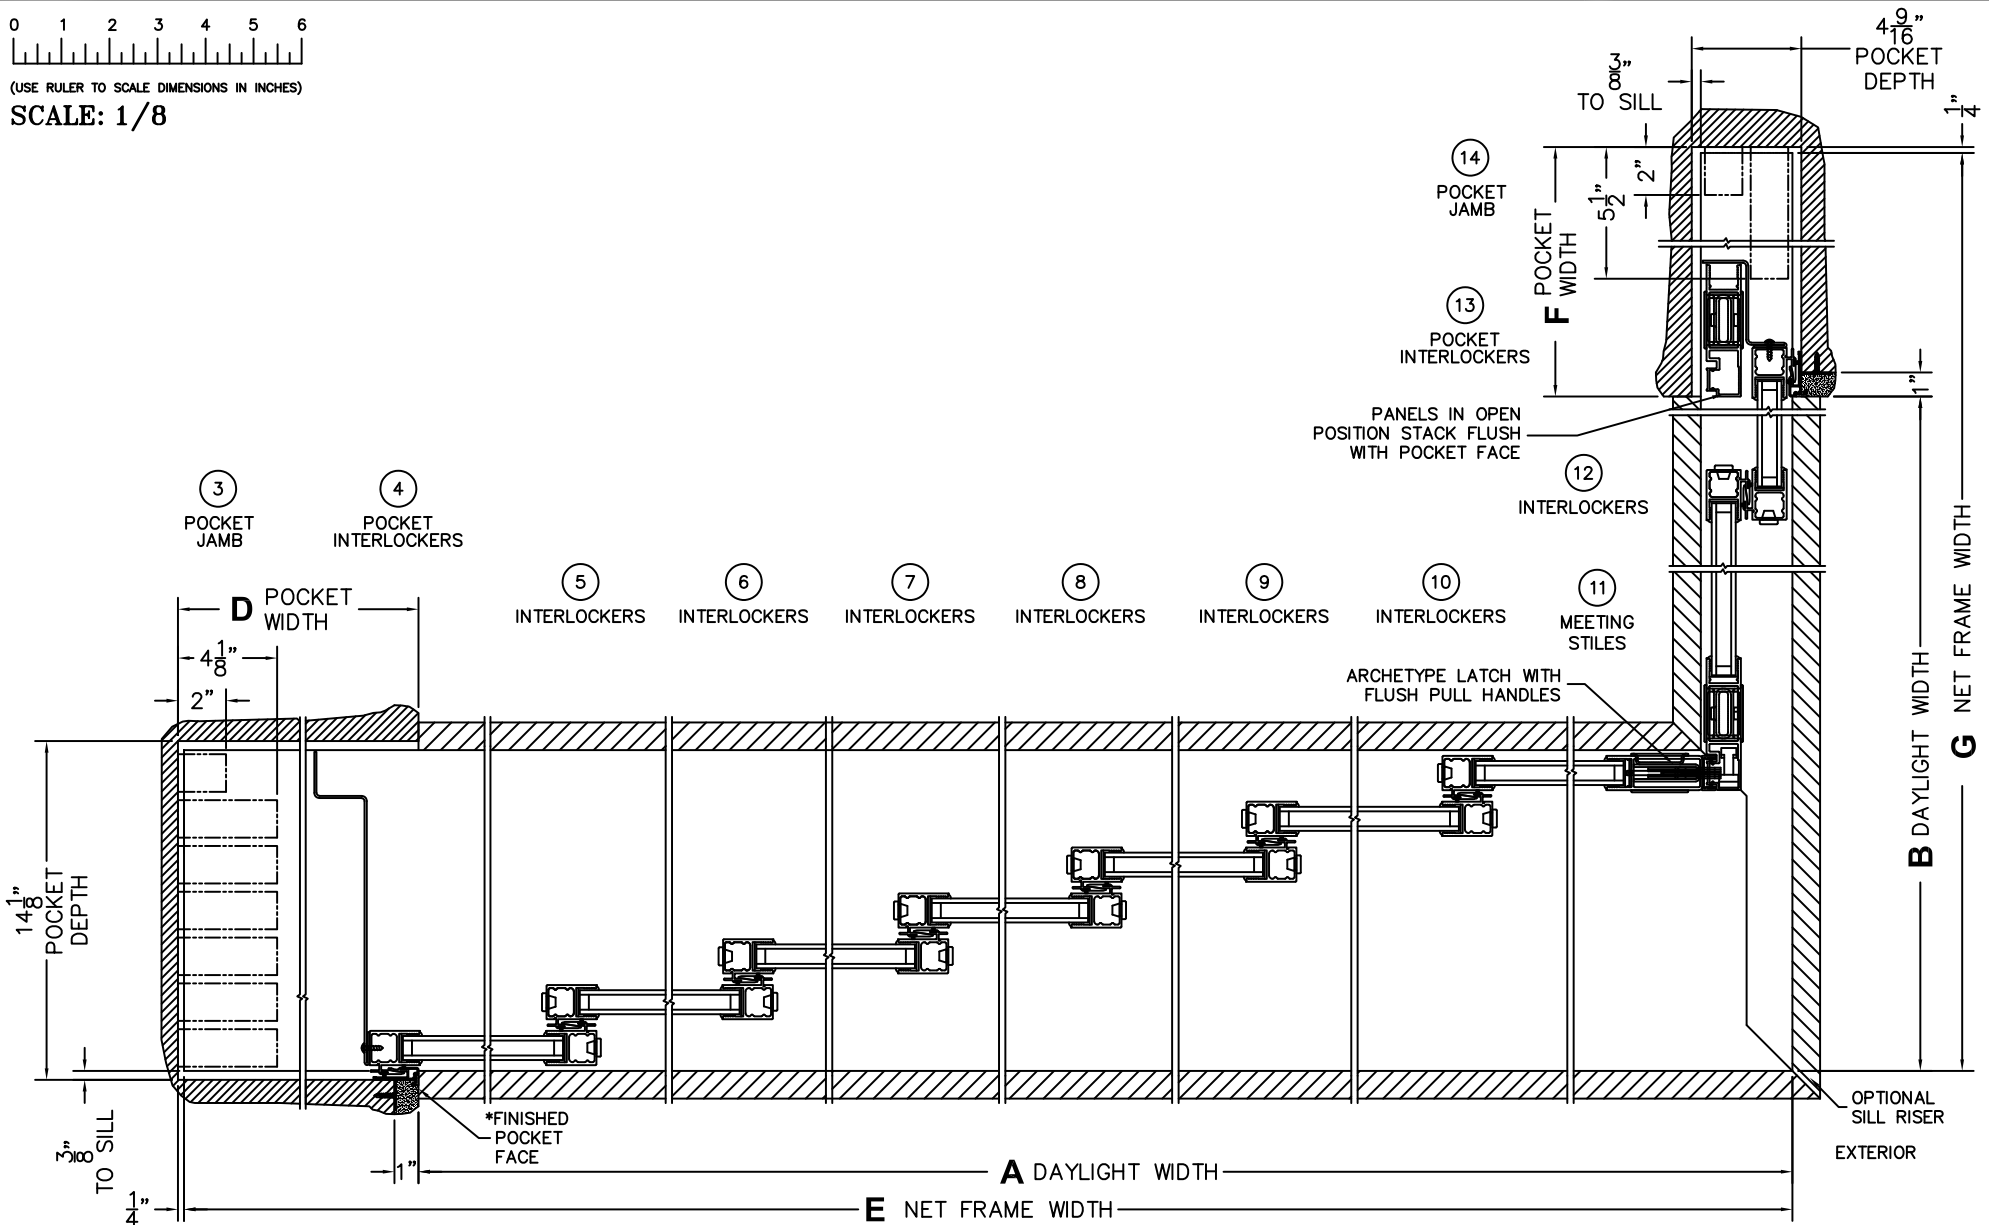

(USE RULER TO SCALE DIMENSIONS IN INCHES)

SCALE: 1/8

*CAUTION: WHEN CONSTRUCTING POCKET NOTE THAT DAYLIGHT WIDTH DOES NOT INCLUDE 1" SET BACK FOR POST INTERLOCKER.