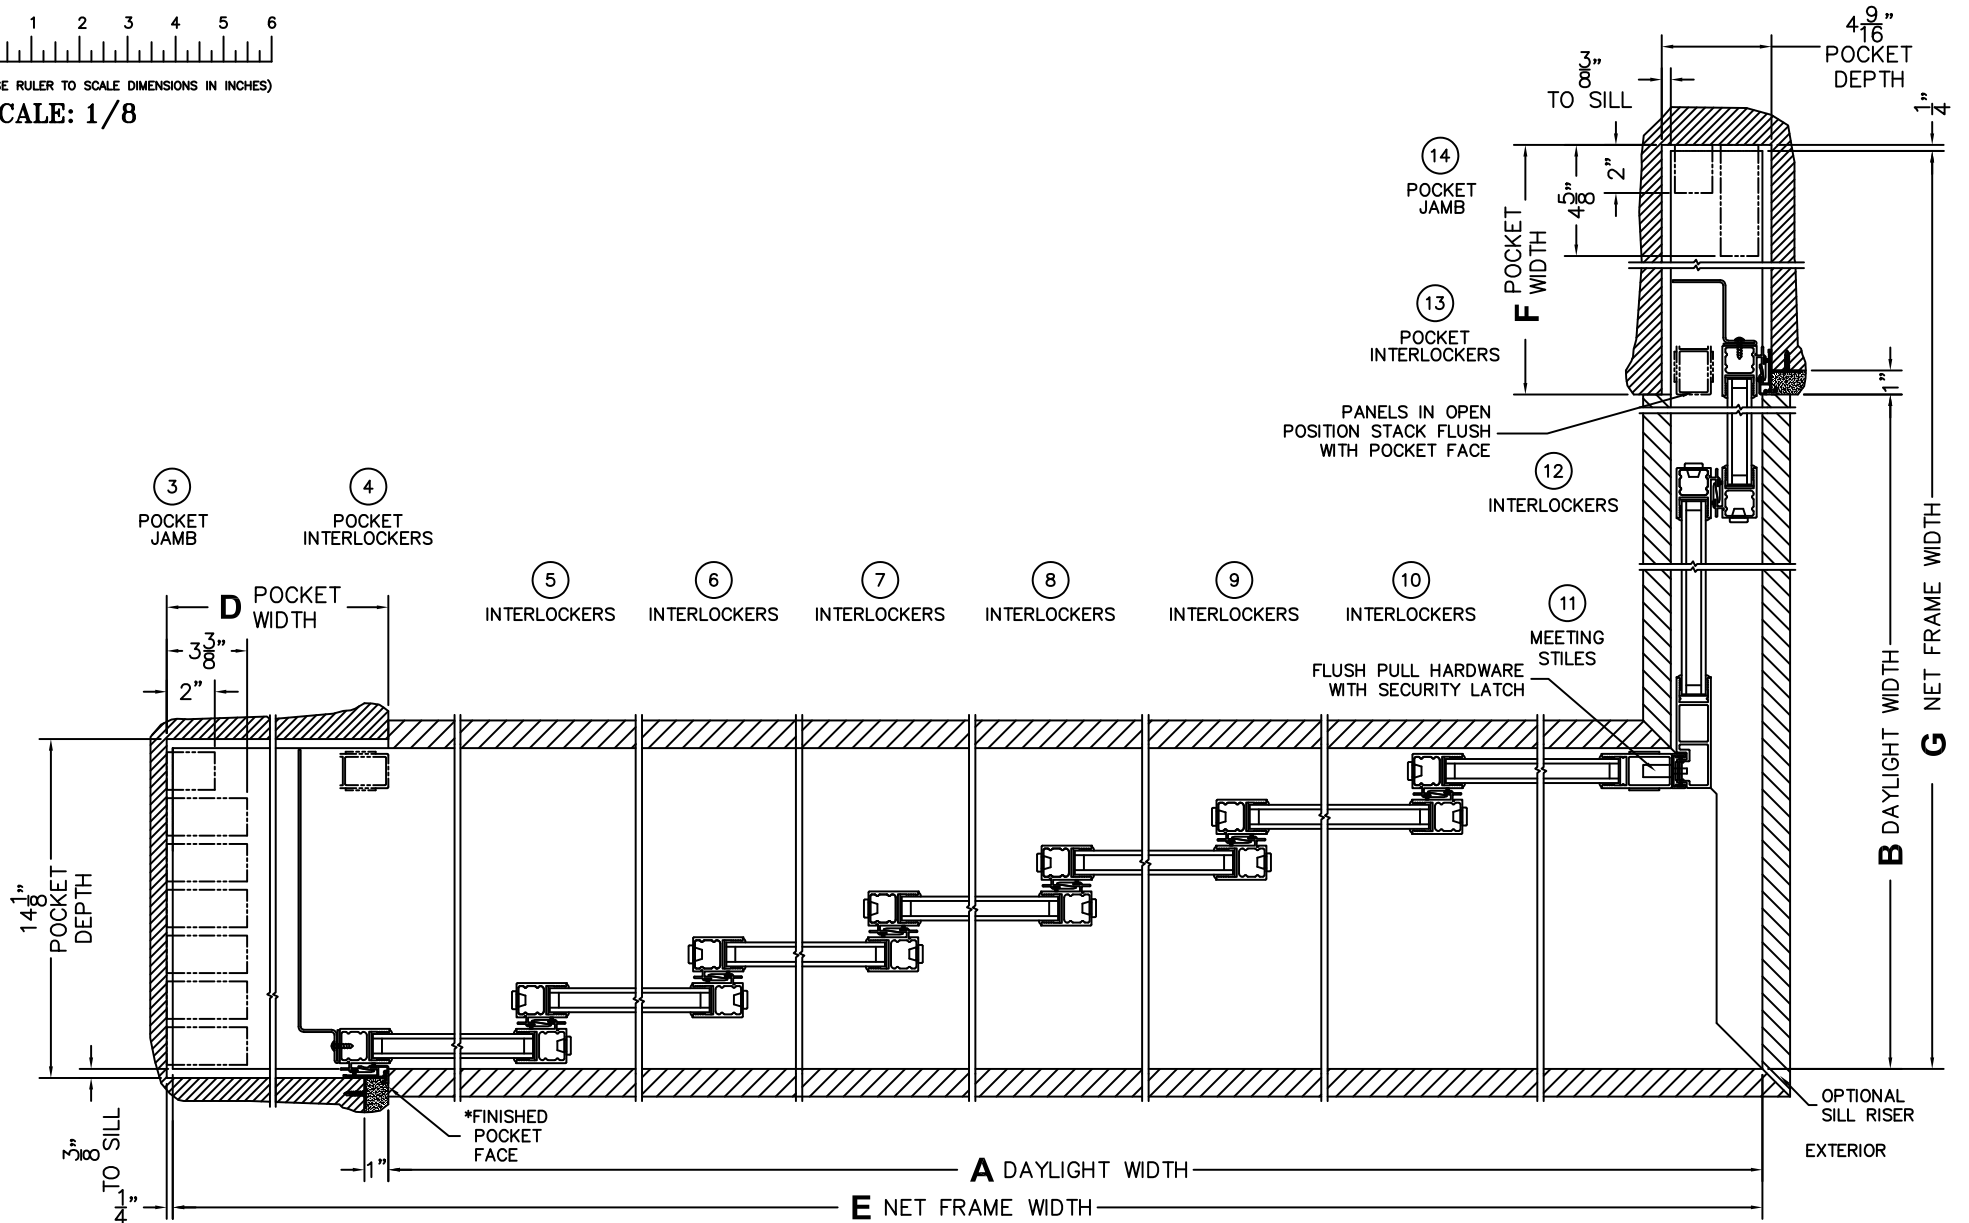

(USE RULER TO SCALE DIMENSIONS IN INCHES)

SCALE: 1/8

*CAUTION: WHEN CONSTRUCTING POCKET NOTE THAT DAYLIGHT WIDTH DOES NOT INCLUDE 1" SET BACK FOR POST INTERLOCKER.