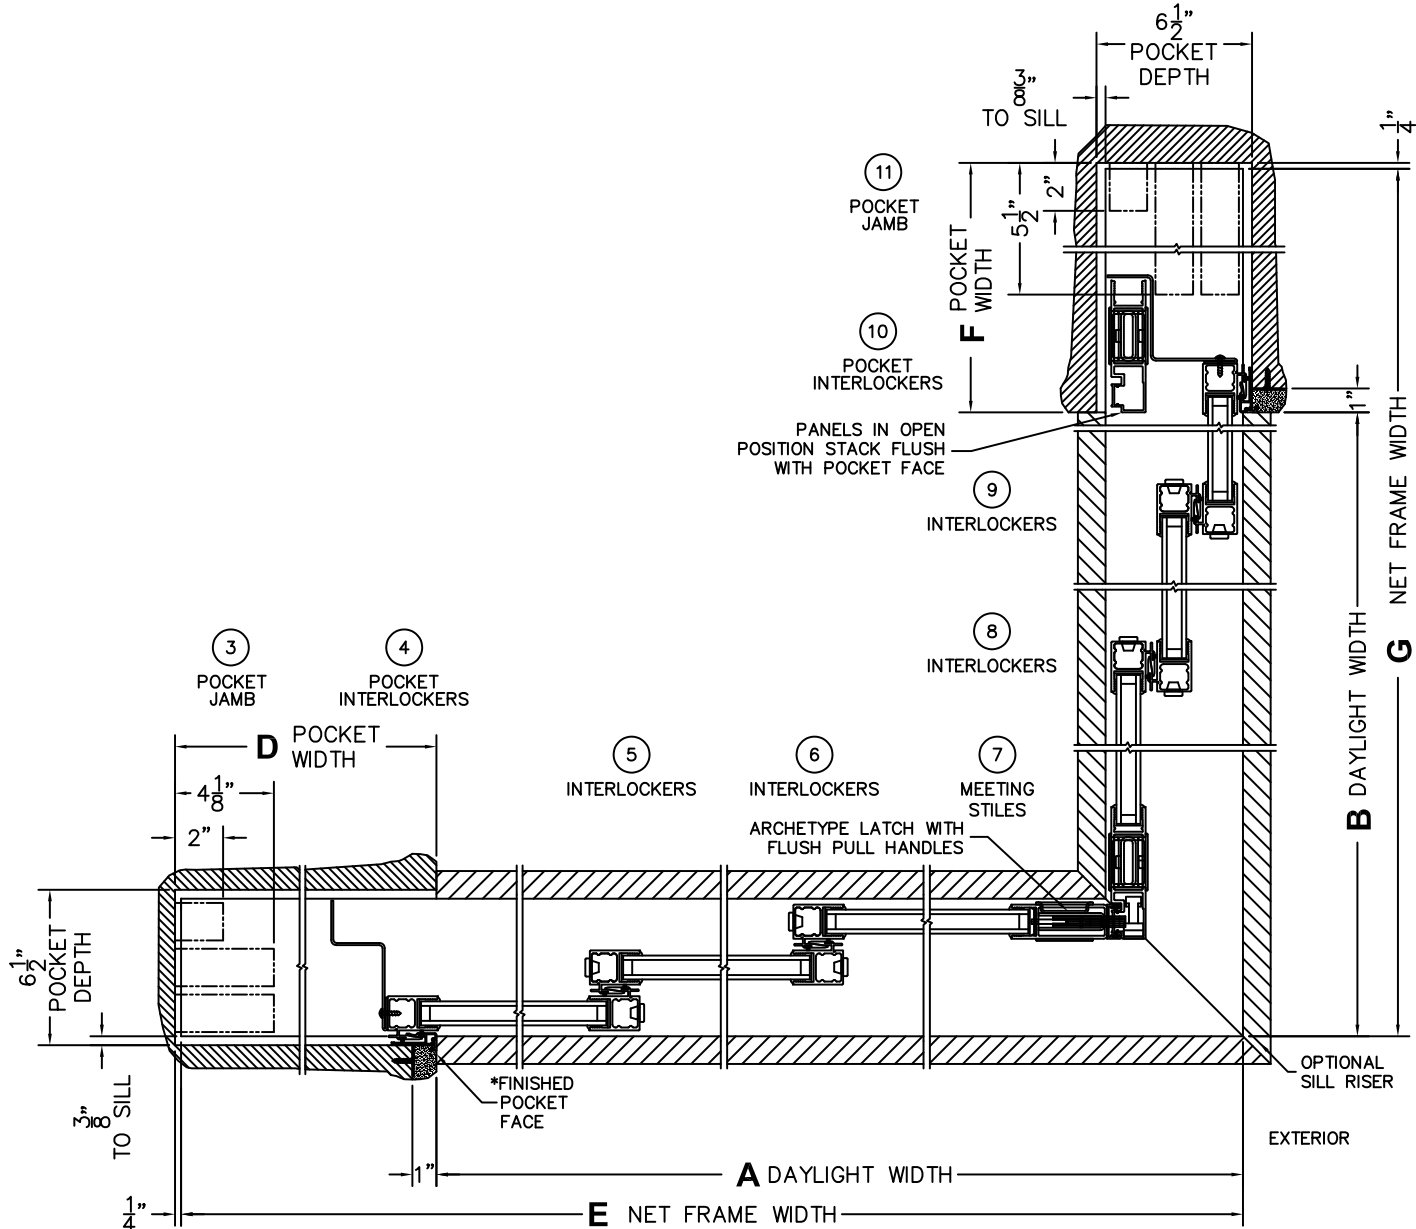

(USE RULER TO SCALE DIMENSIONS IN INCHES)

SCALE: 1/8

*CAUTION: WHEN CONSTRUCTING POCKET NOTE THAT DAYLIGHT WIDTH DOES NOT INCLUDE 1" SET BACK FOR POST INTERLOCKER.