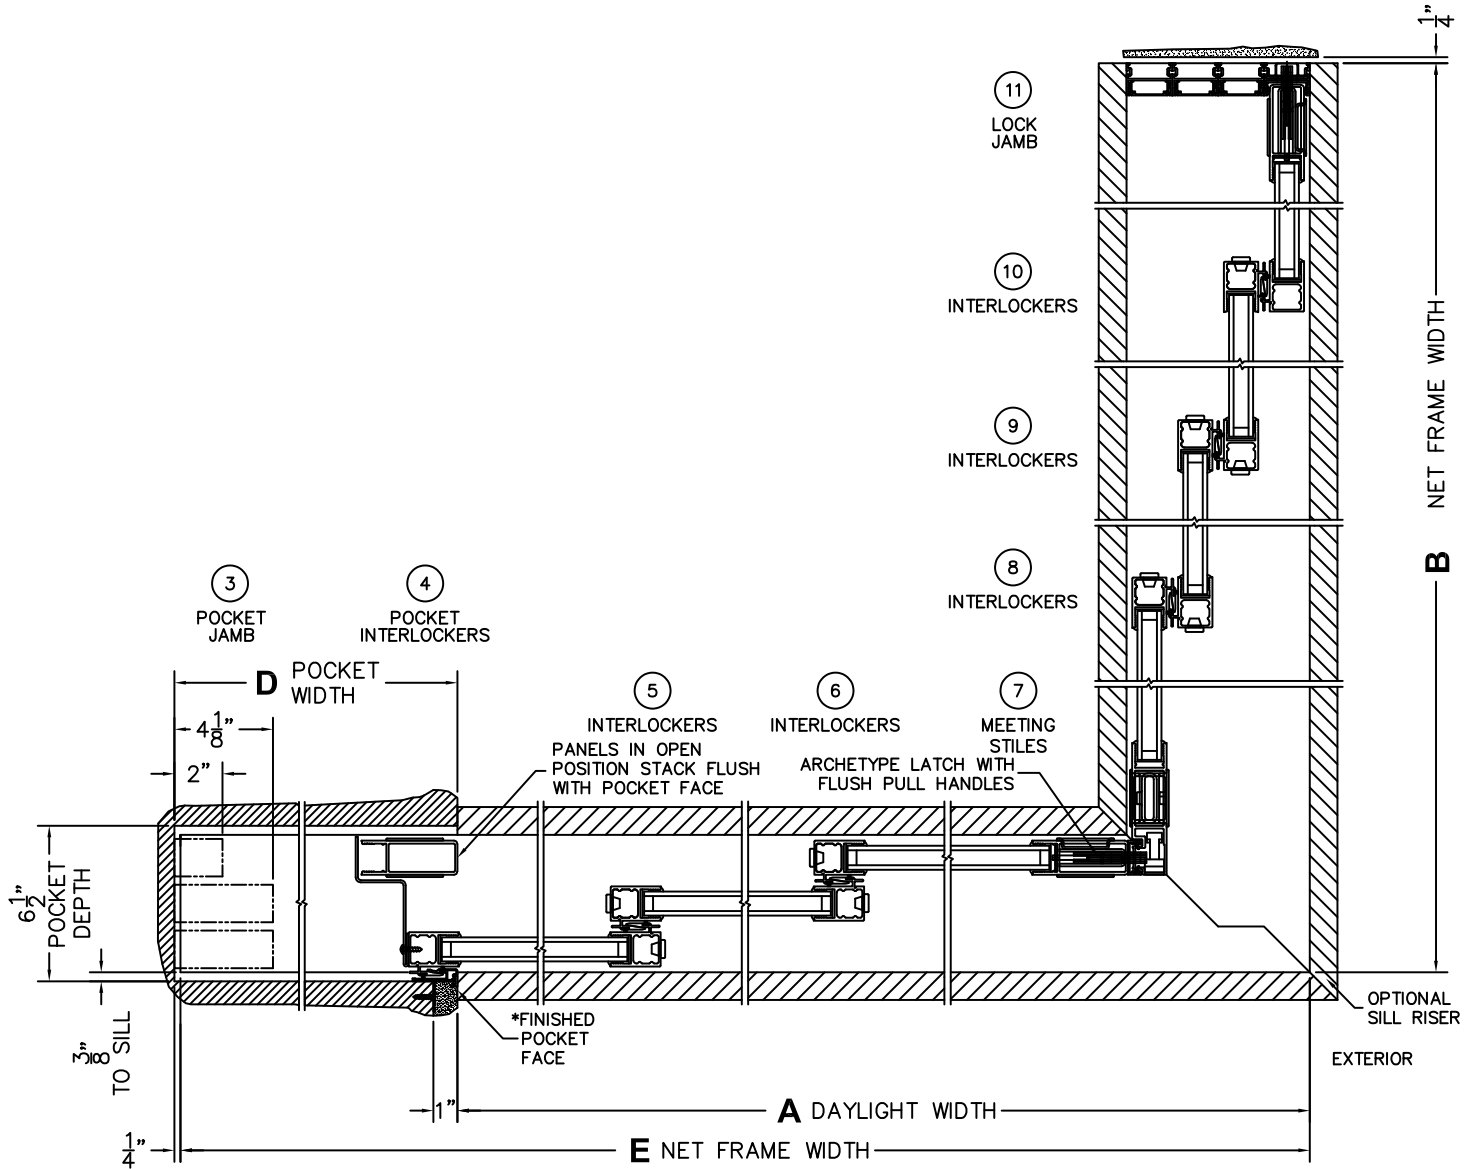

(USE RULER TO SCALE DIMENSIONS IN INCHES)

SCALE: 1/8

*CAUTION: WHEN CONSTRUCTING POCKET NOTE THAT DAYLIGHT WIDTH DOES NOT INCLUDE 1" SET BACK FOR POST INTERLOCKER.