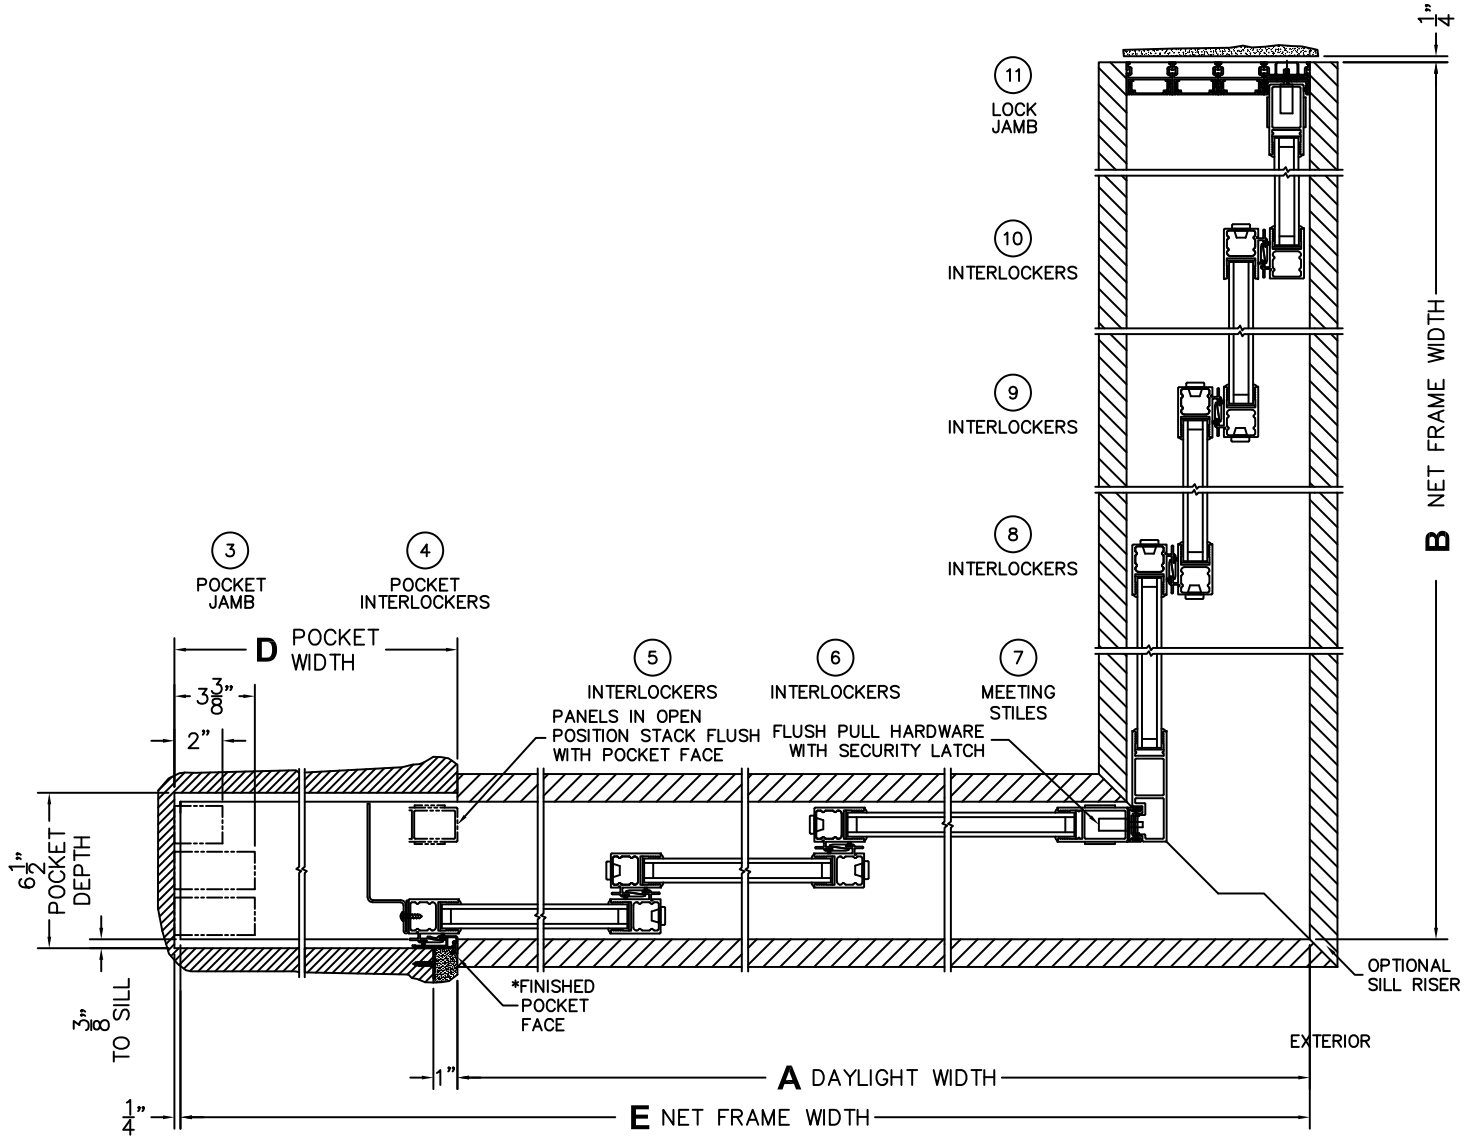

(USE RULER TO SCALE DIMENSIONS IN INCHES)

SCALE: 1/8

*CAUTION: WHEN CONSTRUCTING POCKET NOTE THAT DAYLIGHT WIDTH DOES NOT INCLUDE 1" SET BACK FOR POST INTERLOCKER.