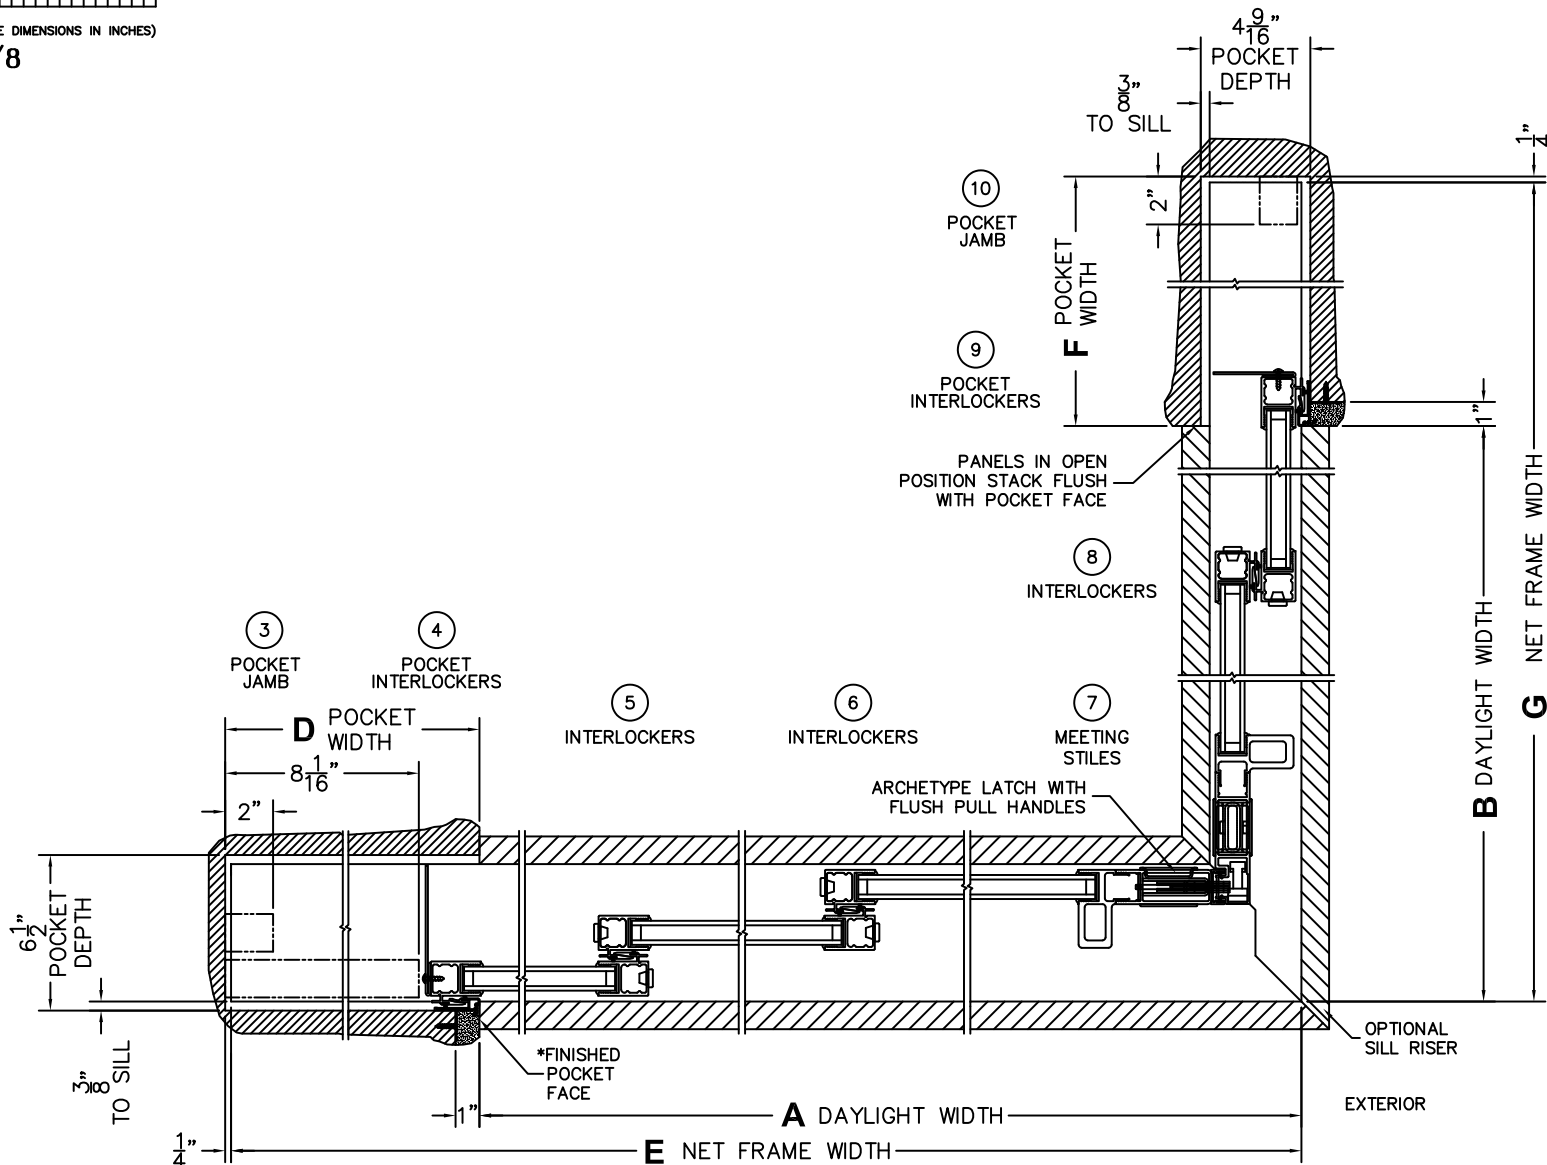

(USE RULER TO SCALE DIMENSIONS IN INCHES)

SCALE: 1/8

\*CAUTION: WHEN CONSTRUCTING POCKET NOTE THAT DAYLIGHT WIDTH DOES NOT INCLUDE 1" SET BACK FOR POST INTERLOCKER.