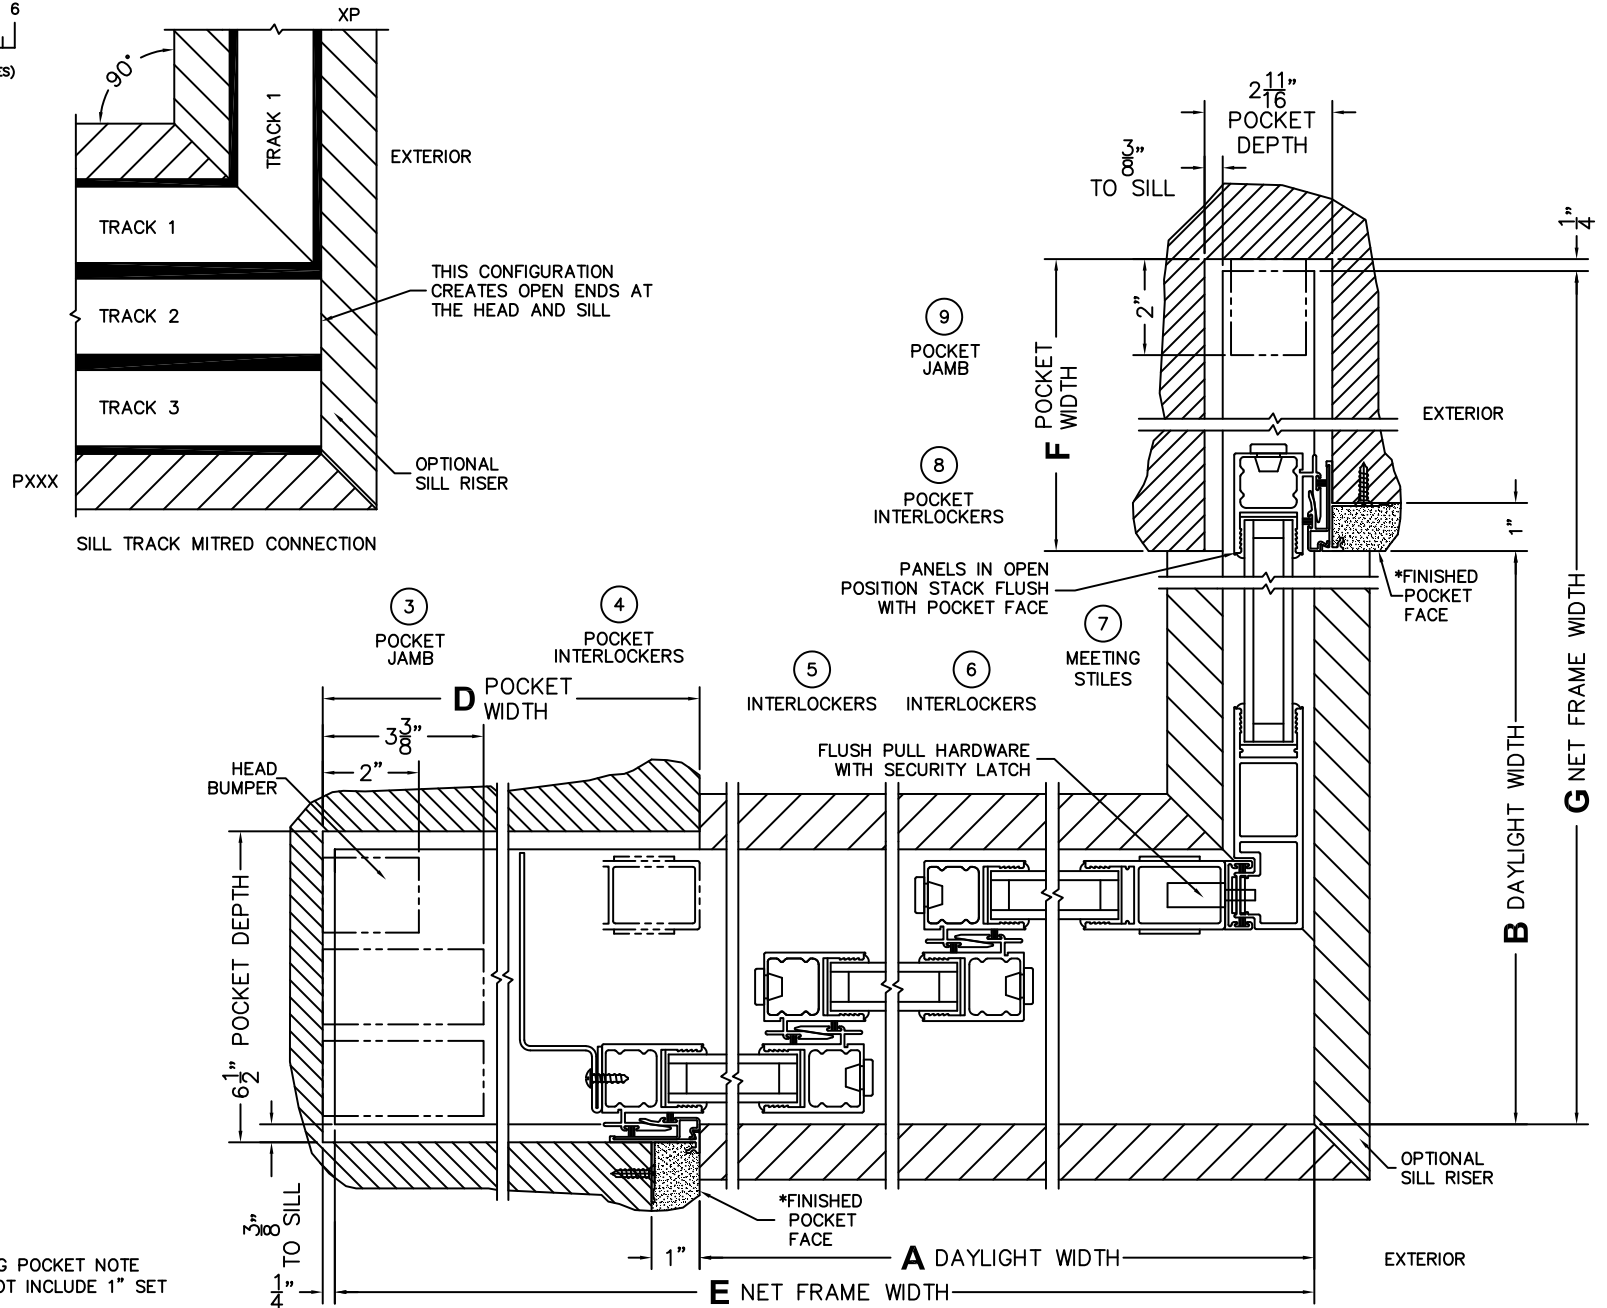

(USE RULER TO SCALE DIMENSIONS IN INCHES)

SCALE: 1/4

\*CAUTION: WHEN CONSTRUCTING POCKET NOTE THAT DAYLIGHT WIDTH DOES NOT INCLUDE 1" SET BACK FOR POST INTERLOCKER.