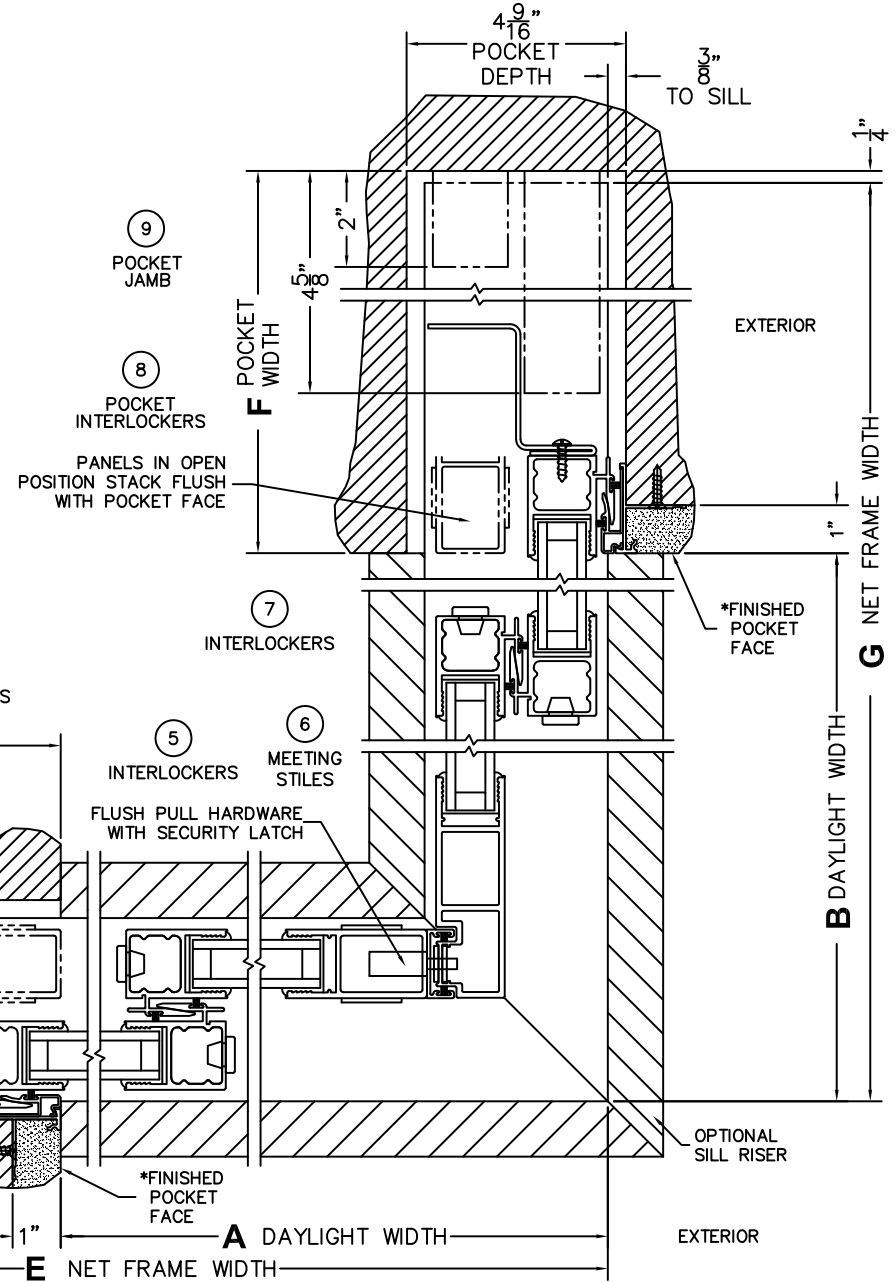

(USE RULER TO SCALE DIMENSIONS IN INCHES)

SCALE: 1/4

*CAUTION: WHEN CONSTRUCTING POCKET NOTE THAT DAYLIGHT WIDTH DOES NOT INCLUDE 1" SET BACK FOR POST INTERLOCKER.