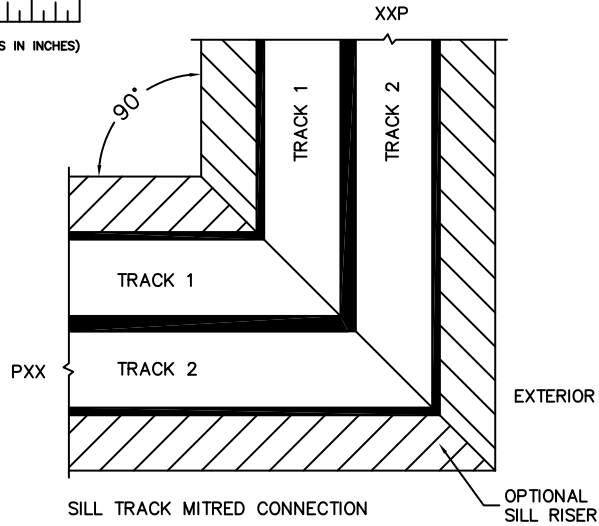

(USE RULER TO SCALE DIMENSIONS IN INCHES)

SCALE: 1/4

*CAUTION: WHEN CONSTRUCTING POCKET NOTE THAT DAYLIGHT WIDTH DOES NOT INCLUDE 1" SET BACK FOR POST INTERLOCKER.