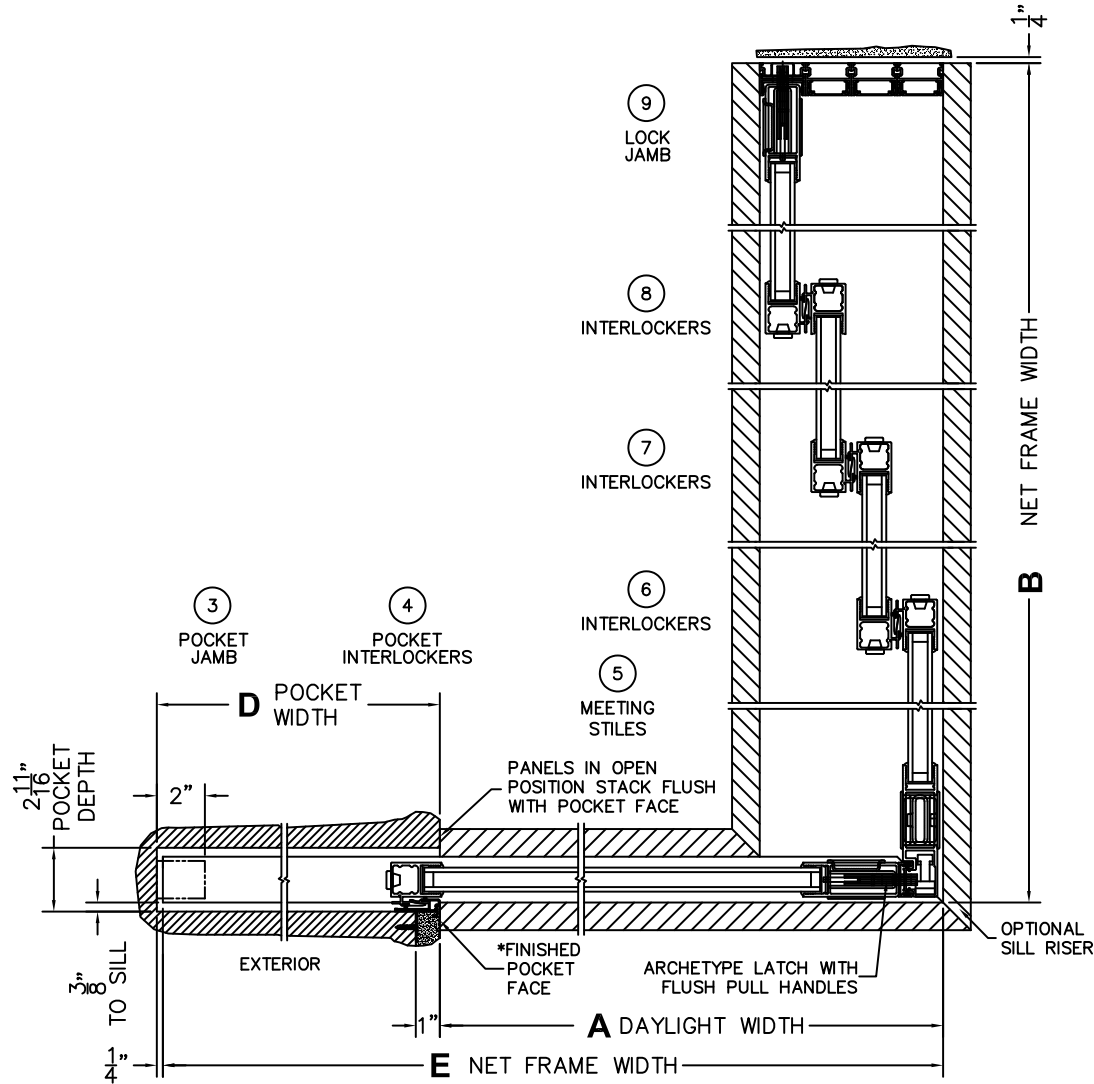

(USE RULER TO SCALE DIMENSIONS IN INCHES)

SCALE: 1/8

*CAUTION: WHEN CONSTRUCTING POCKET NOTE THAT DAYLIGHT WIDTH DOES NOT INCLUDE 1" SET BACK FOR POST INTERLOCKER.