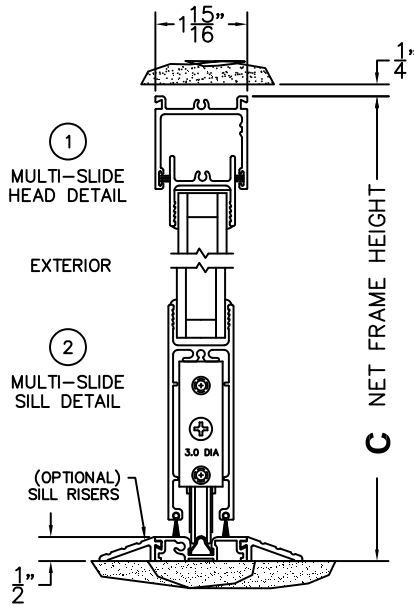

FLEETWOOD
WINDOWS & DOORS
FleetwoodUSA.com

NORWOOD 3050
90°PXIXXX STANDARD CONFIGURATION
NO SCREENS

ORDER NO.:

ITEM NO.:

REQUIRED DEALER INFO.

A (DAYLIGHT WIDTH)	
B (NET FREAME WIDTH)	
C (NET FRAME HEIGHT)	

CALCULATED VALUES (FLEETWOOD SUPPLIED)

D (POCKET WIDTH)	
E (NET FRAME WDTH)	

NOTES:

(USE RULER TO SCALE DIMENSIONS IN INCHES)

SCALE: 1/4

PXIXXX DOOR SHOWN