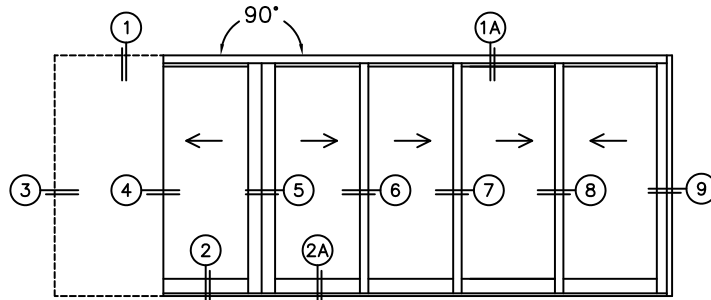

CALCULATED VALUES (FLEETWOOD SUPPLIED)

D (POCKET WIDTH)	
E (NET FRAME WDTH)	

NOTES:

(USE RULER TO SCALE DIMENSIONS IN INCHES)

SCALE: 1/4

PXIXXX DOOR SHOWN