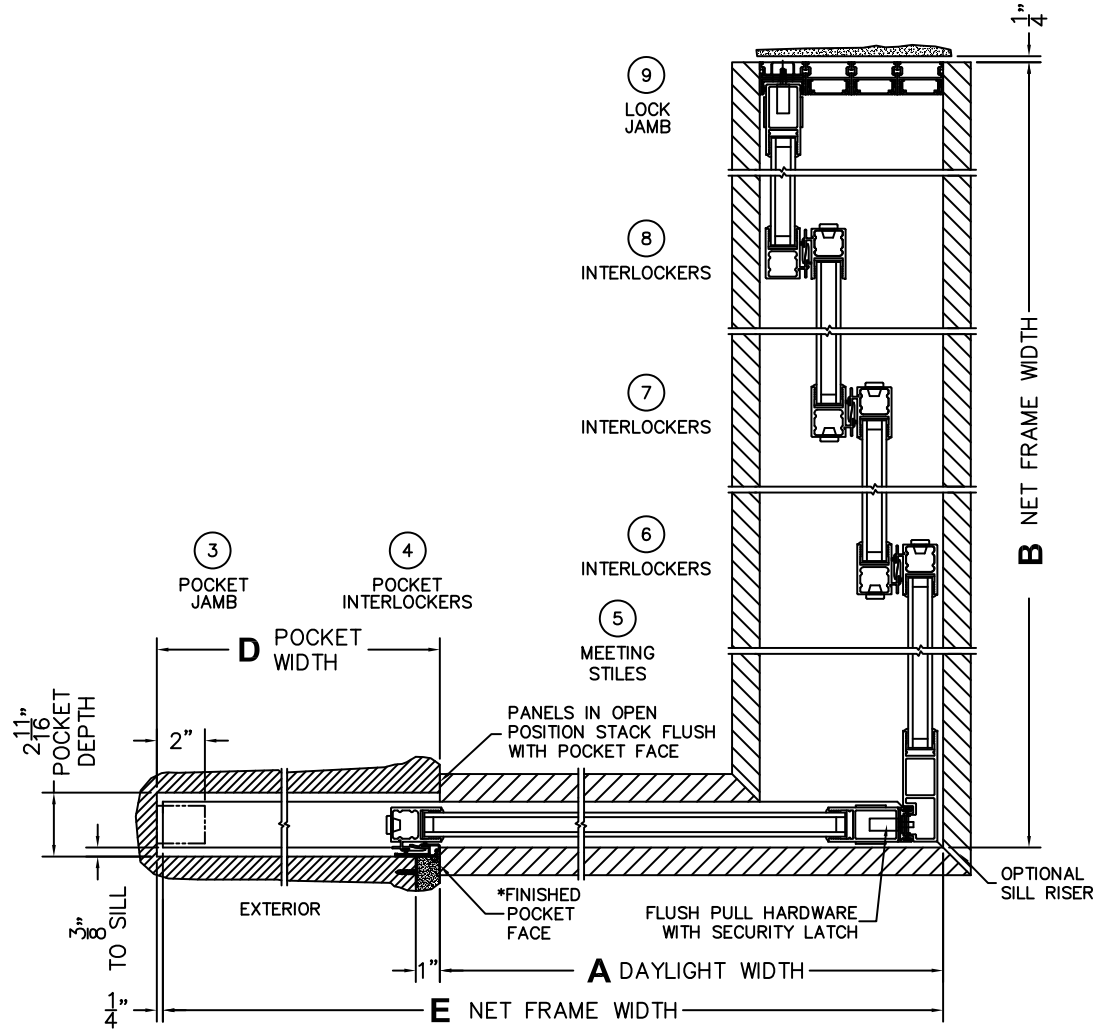

(USE RULER TO SCALE DIMENSIONS IN INCHES)

SCALE: 1/8

\*CAUTION: WHEN CONSTRUCTING POCKET NOTE THAT DAYLIGHT WIDTH DOES NOT INCLUDE 1" SET BACK FOR POST INTERLOCKER.