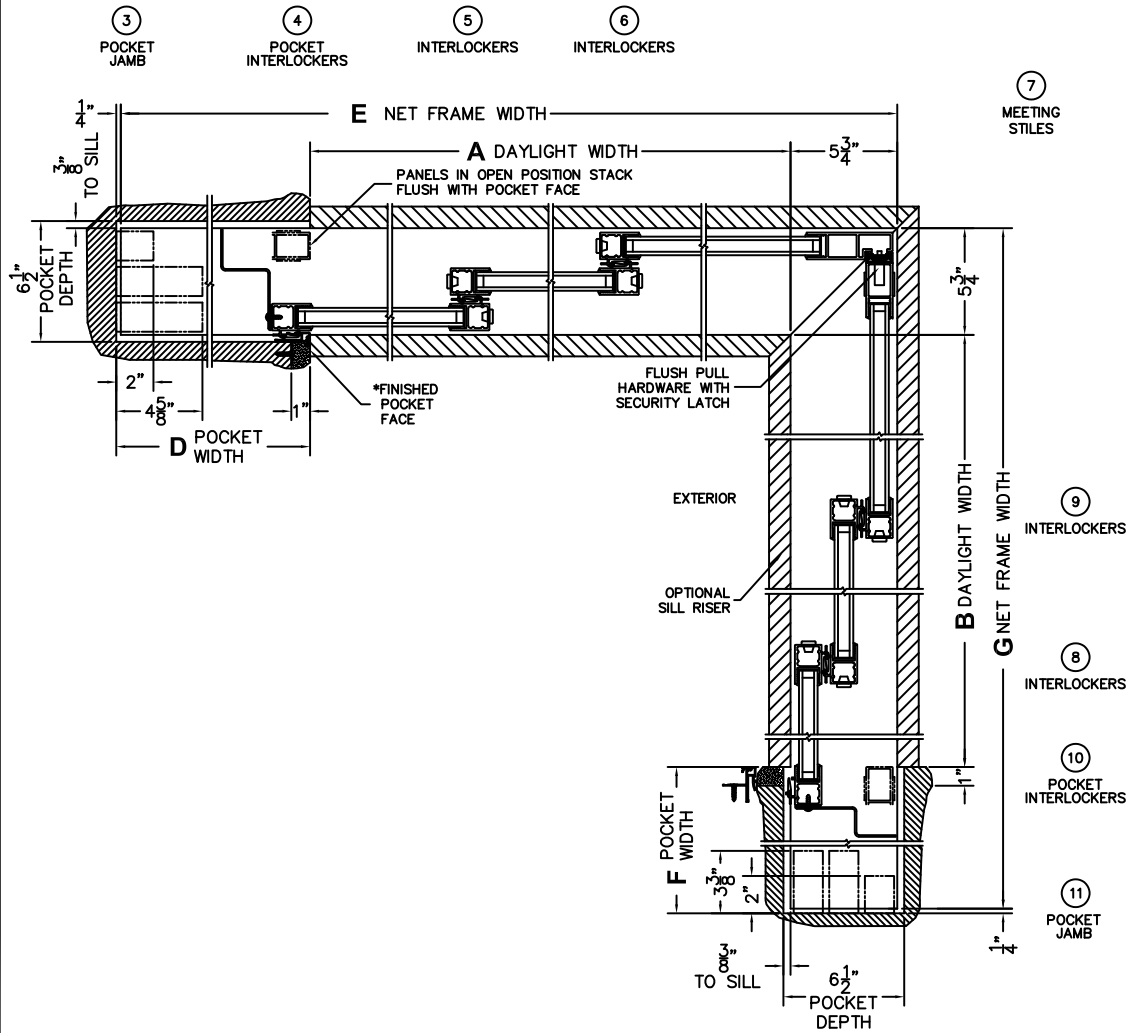

(USE RULER TO SCALE DIMENSIONS IN INCHES)

SCALE: 1/8

\*CAUTION: WHEN CONSTRUCTING POCKET NOTE THAT DAYLIGHT WIDTH DOES NOT INCLUDE 1" SET BACK FOR POST INTERLOCKER.