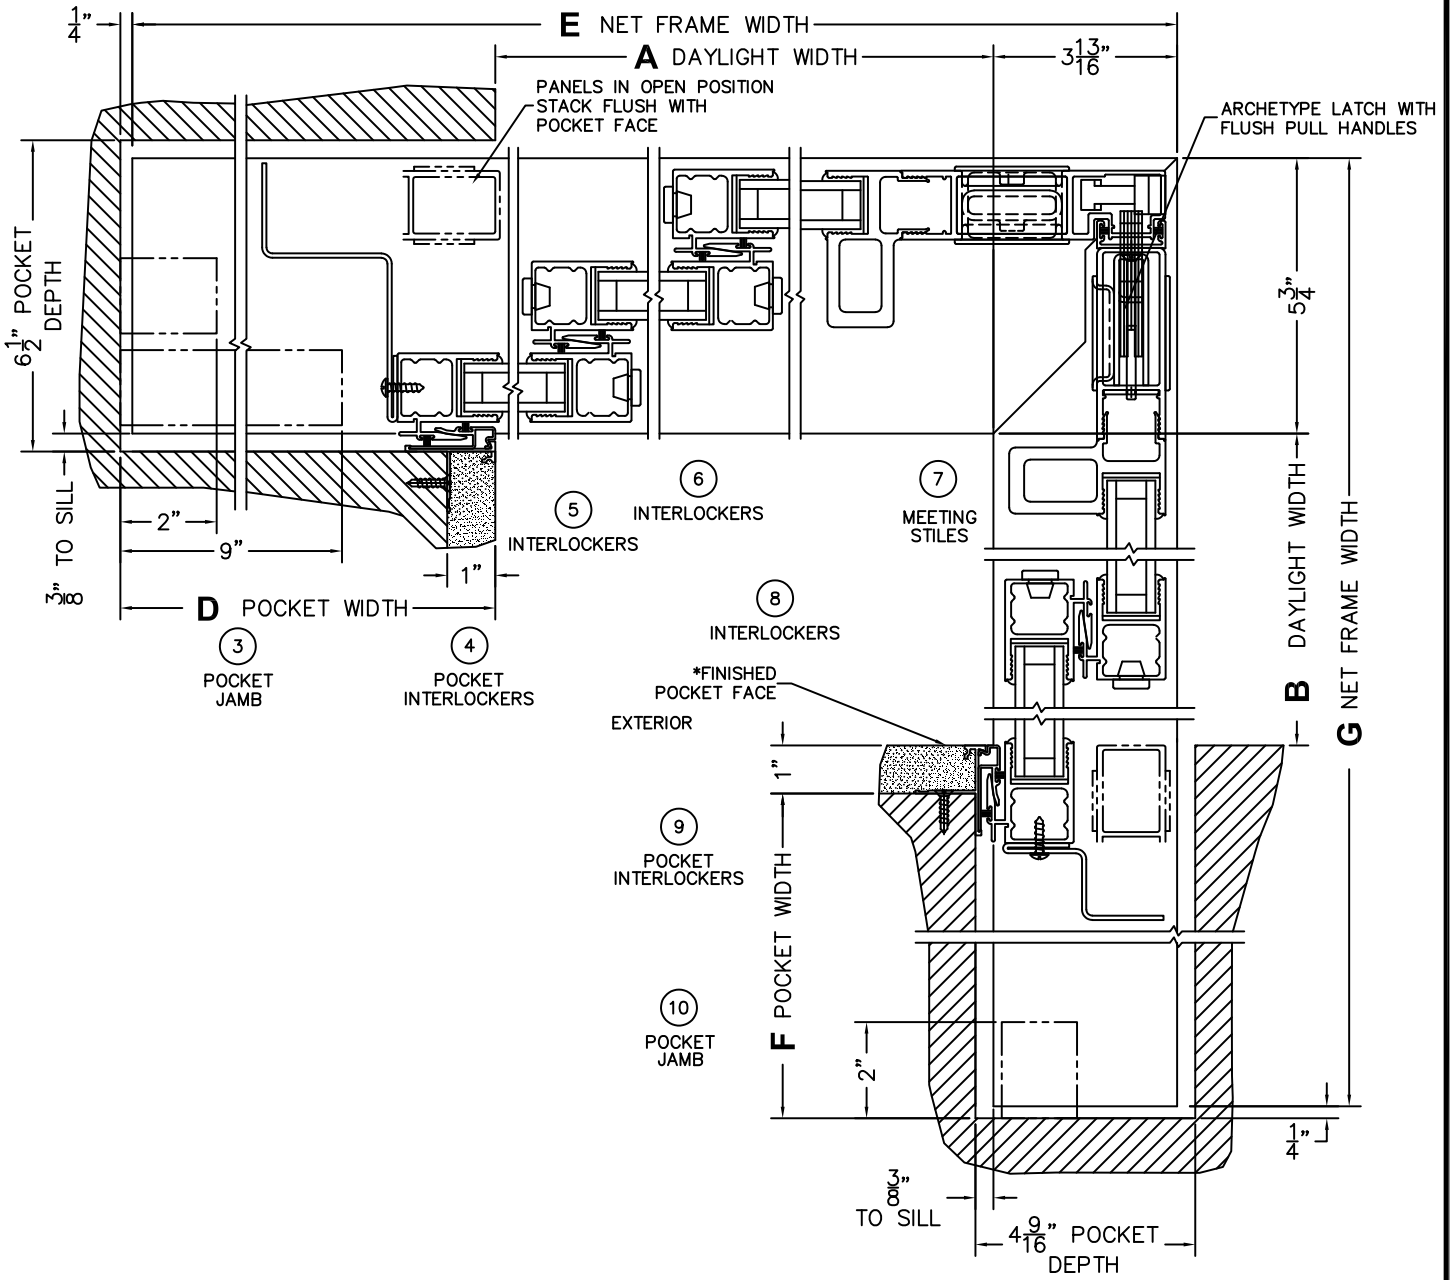

(USE RULER TO SCALE DIMENSIONS IN INCHES)

SCALE: 1/8

*CAUTION: WHEN CONSTRUCTING POCKET NOTE THAT DAYLIGHT WIDTH DOES NOT INCLUDE 1" SET BACK FOR POST INTERLOCKER.