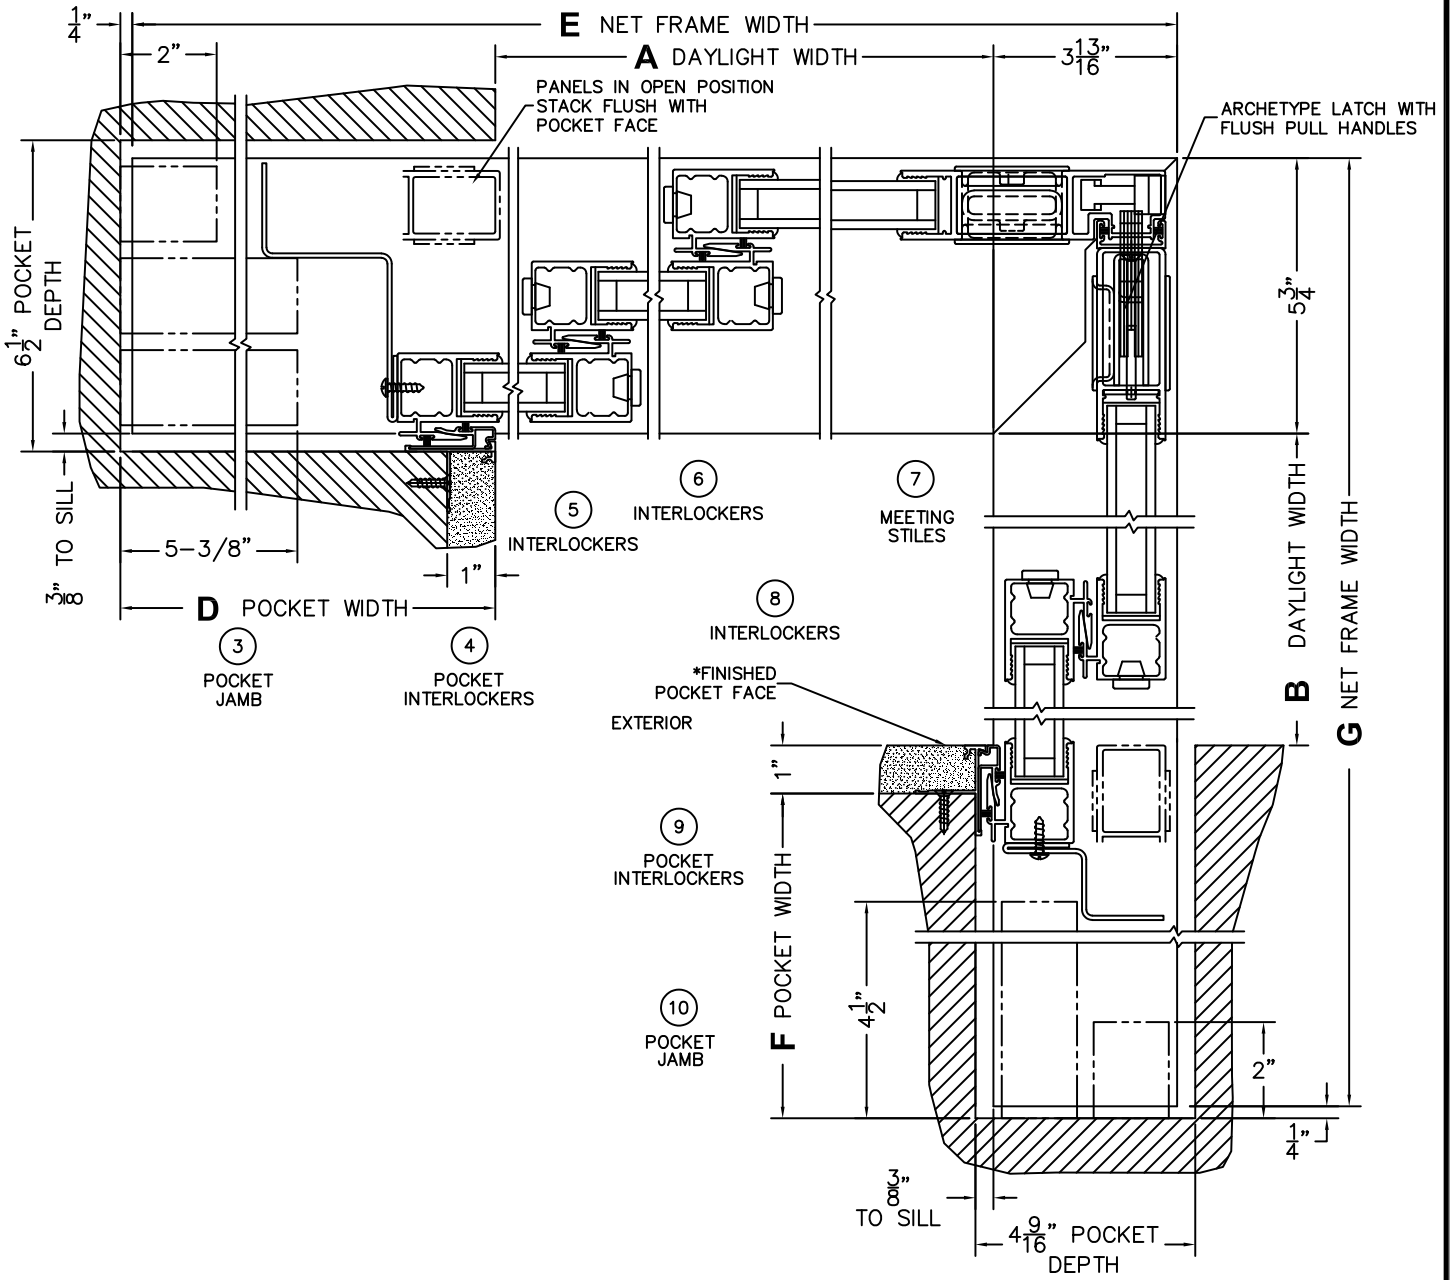

(USE RULER TO SCALE DIMENSIONS IN INCHES)

SCALE: 1/8

*CAUTION: WHEN CONSTRUCTING POCKET NOTE THAT DAYLIGHT WIDTH DOES NOT INCLUDE 1" SET BACK FOR POST INTERLOCKER.