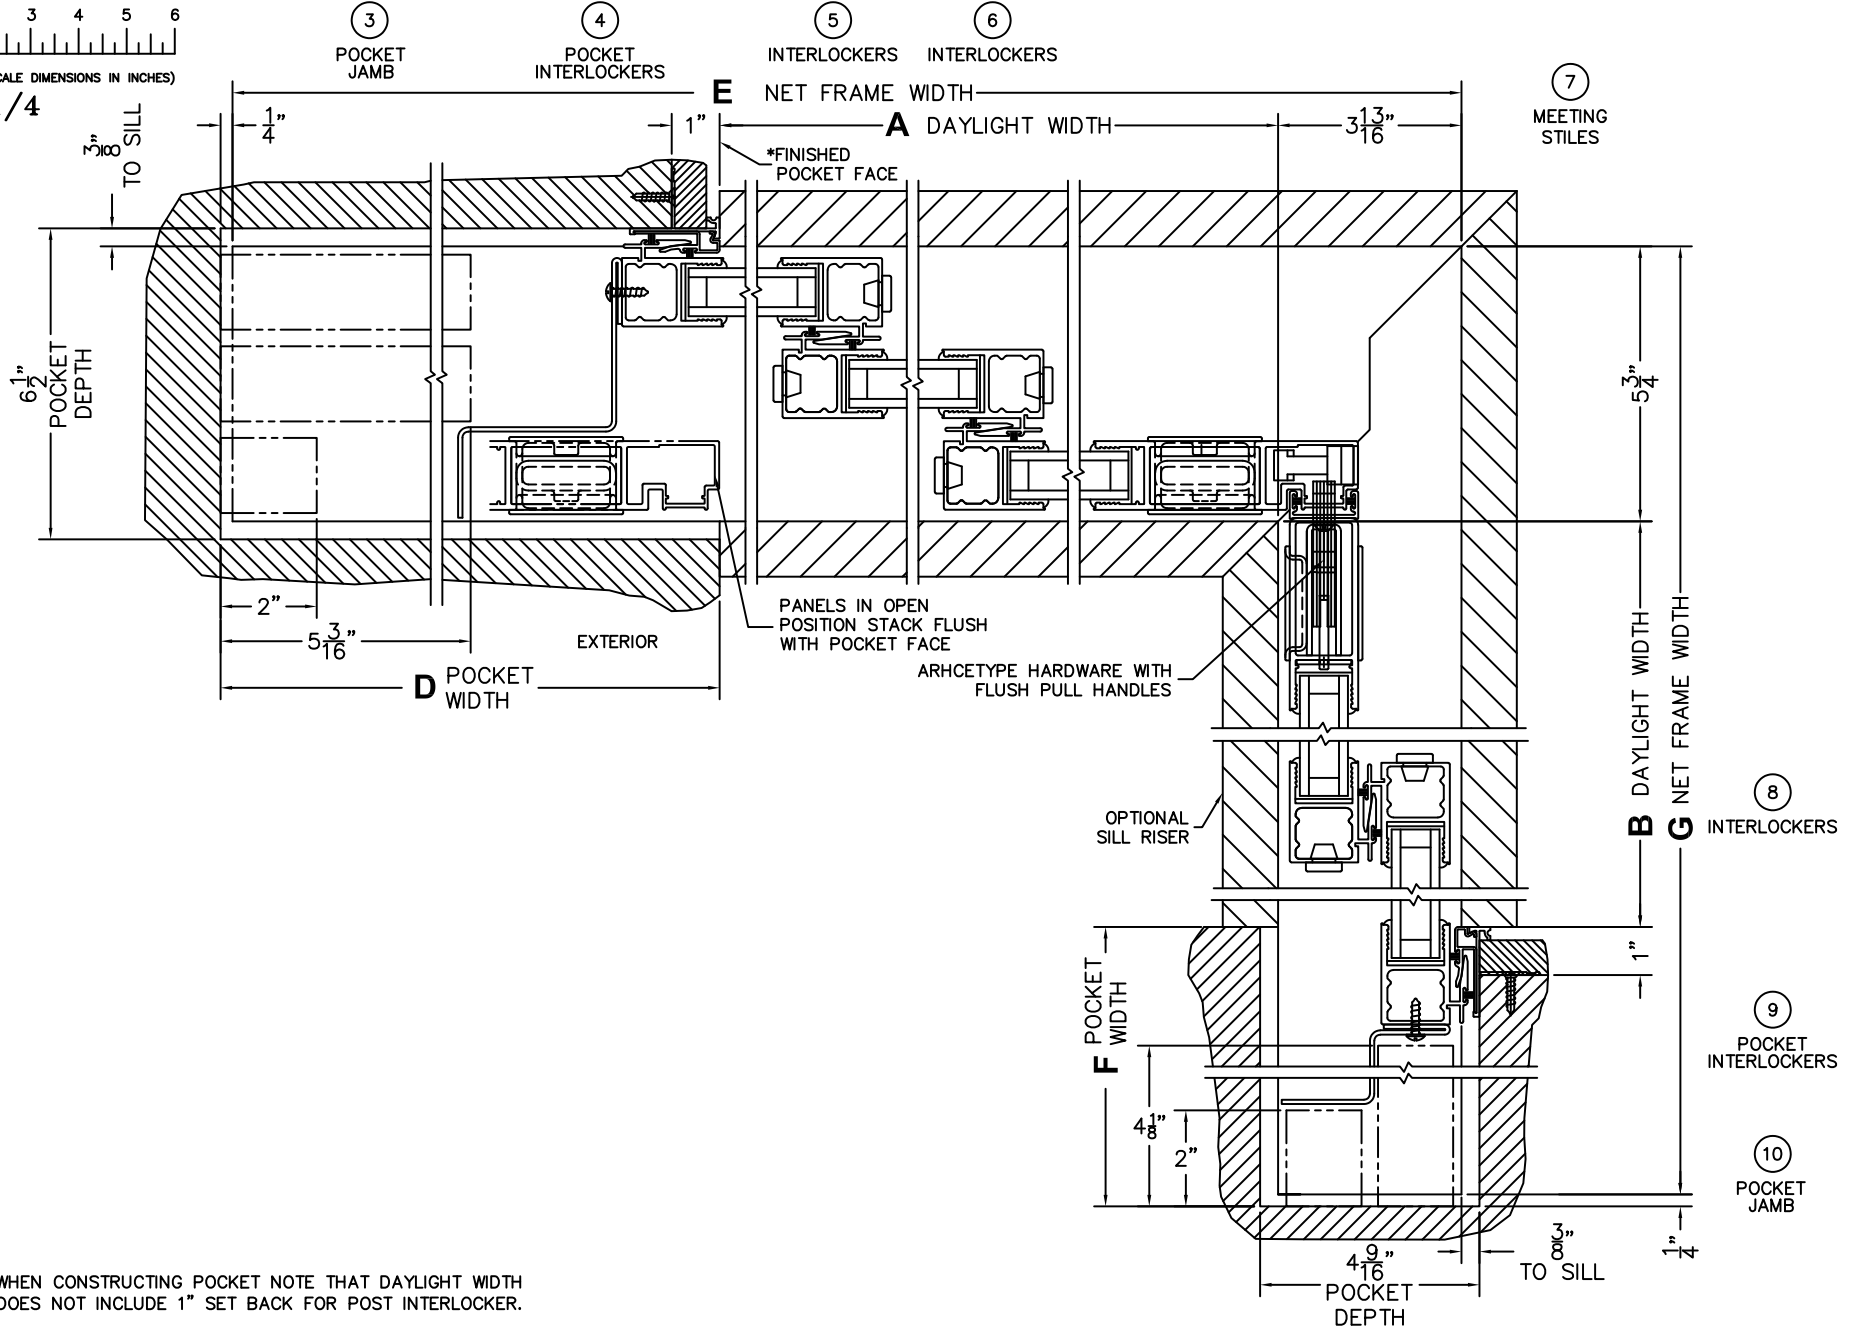

(USE RULER TO SCALE DIMENSIONS IN INCHES)

SCALE: 1/4

*CAUTION: WHEN CONSTRUCTING POCKET NOTE THAT DAYLIGHT WIDTH DOES NOT INCLUDE 1" SET BACK FOR POST INTERLOCKER.