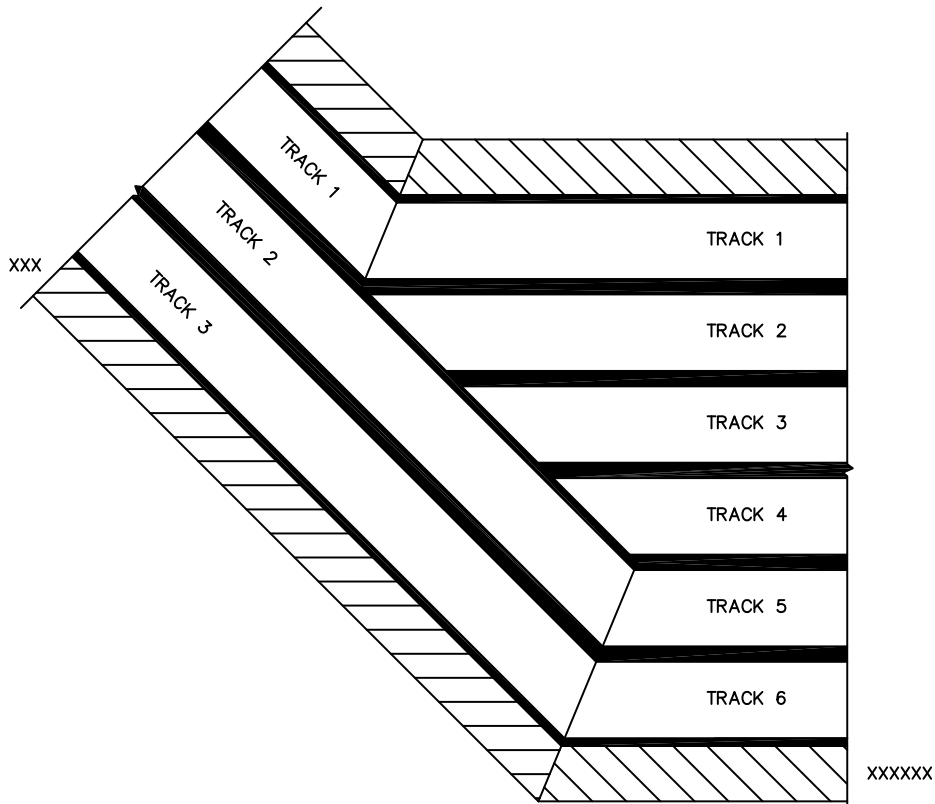

FLEETWOOD
WINDOWS & DOORS
FleetwoodUSA.com

NORWOOD 3050
135° XXXIXXXXXXX STANDARD CONFIG.
NO SCREENS

ORDER NO.:

ITEM NO.:

(USE RULER TO SCALE DIMENSIONS IN INCHES)

SCALE: 1/4

SILL TRACK MITRED CONNECTION